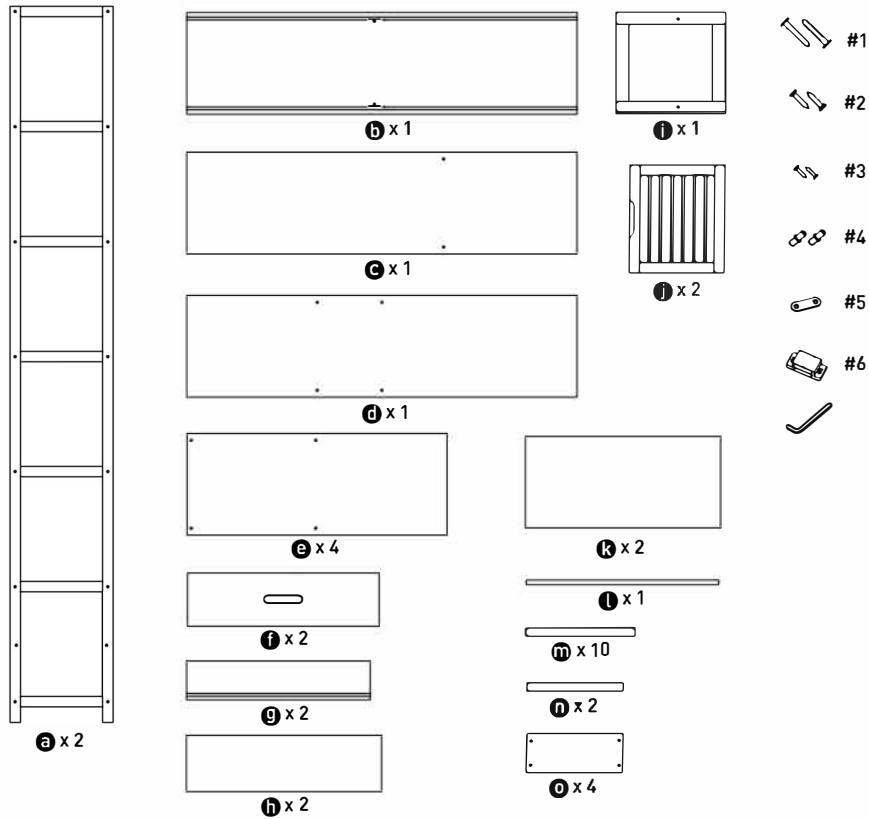

HARDWARE

ATTENTION

- 1 Please always read and adhere to the assembly, maintenance, and operating instructions.
- 2 Do not discard any packaging until you have verified that all parts and the fittings packet are present.
- 3 Keep children away during assembly, as this item contains small parts that could be a choking hazard.
- 4 Gently wipe the frame with water only. Do not use bleach, acids, or other solvents.
- 5 Check all hardware before assembly. Using incorrect parts may cause damage.

Scan the QR code to view the assembly video.

FINISHED PRODUCT

ASSEMBLY INSTRUCTIONS