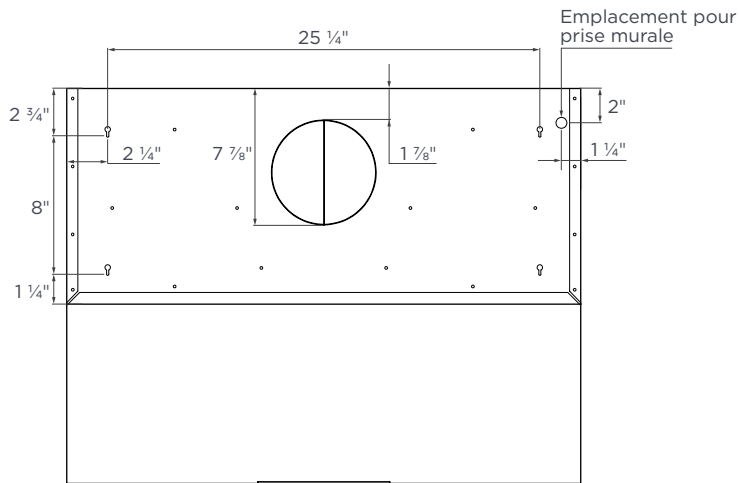

DESSIN TECHNIQUE

DESSUS