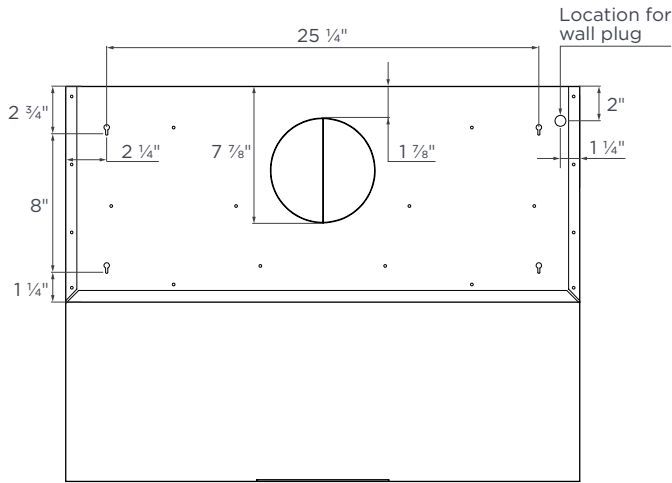

TECHNICAL DRAWING

TOP