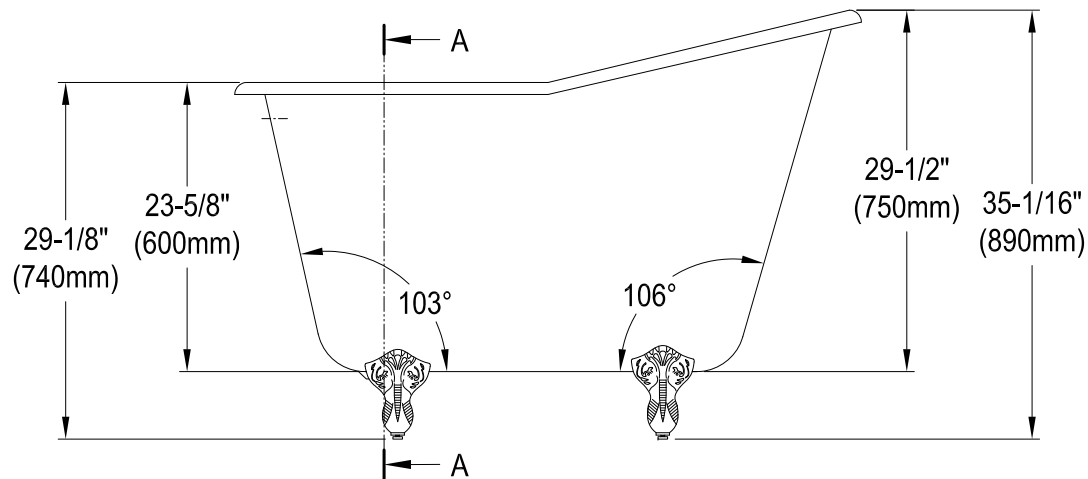

VCTND5130NT1,5,8

51" Cast Iron Clawfoot Bathtub

M10 x 20 (4 pcs)

Section A-A