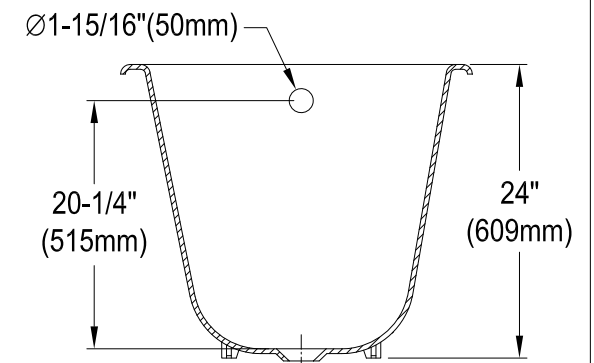

VCTND5130NT1,5,8

51" Cast Iron Clawfoot Bathtub

M10 x 20 (4 pcs)

Section A-A