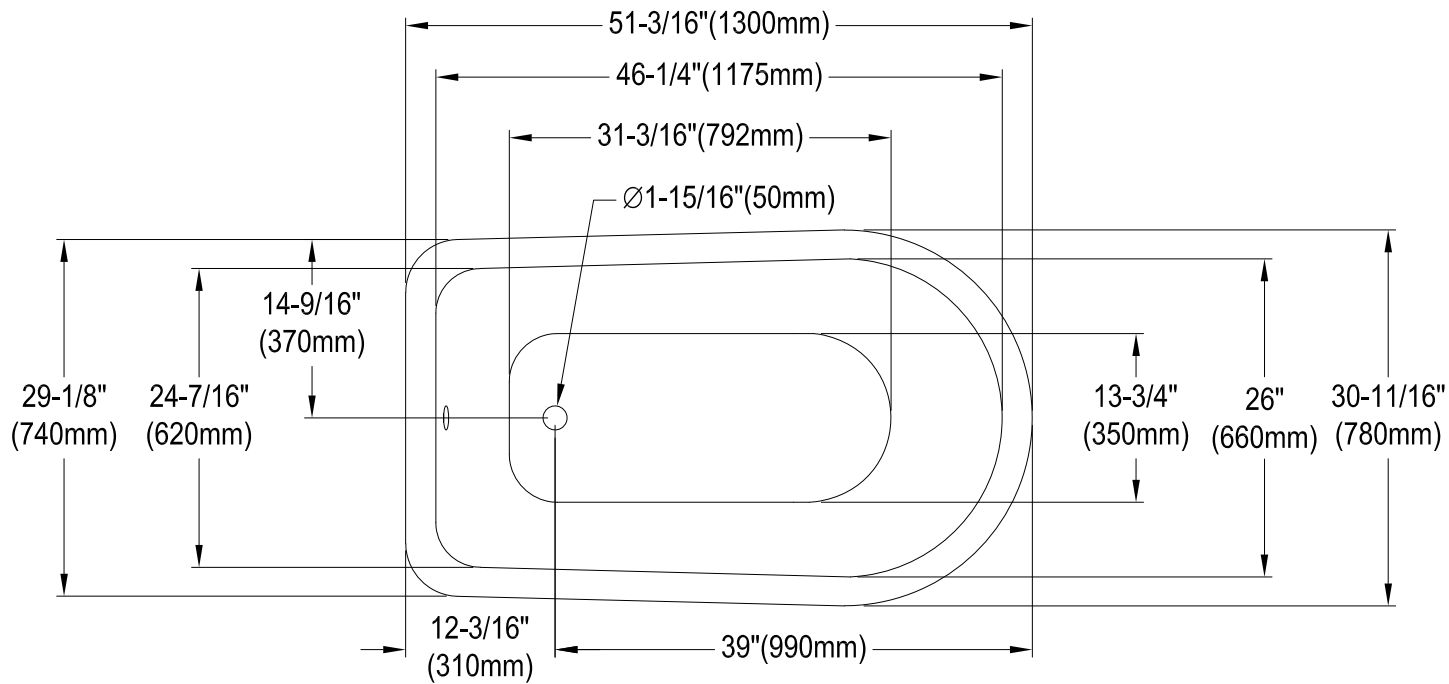

VCTND5130NT1,5,8

51" Cast Iron Clawfoot Bathtub

M10 x 20 (4 pcs)

Section A-A