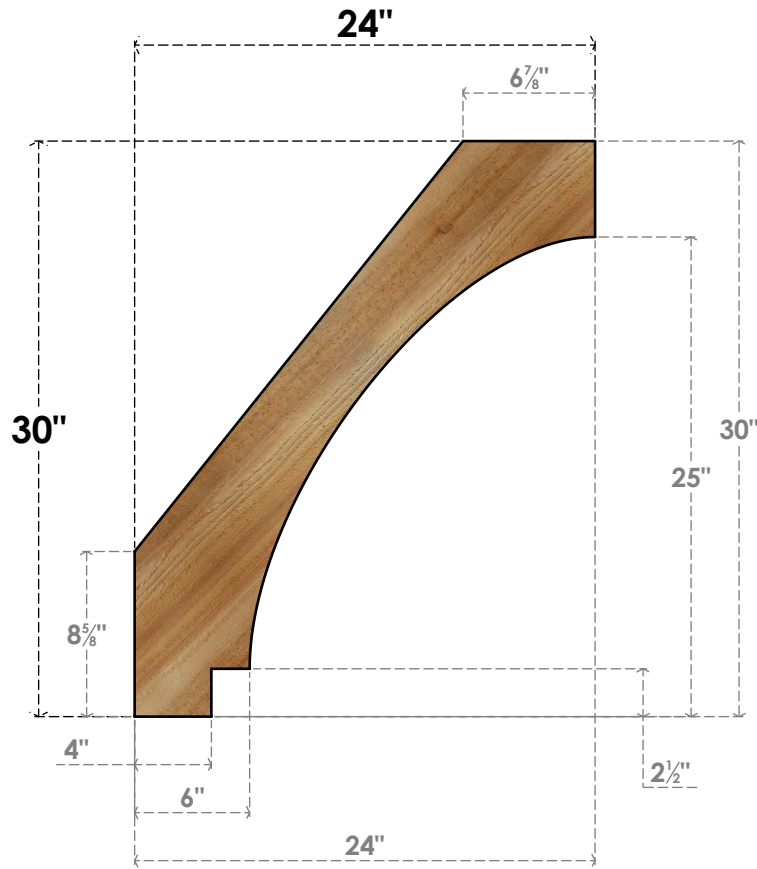

# BRC06X24X30IMP00RWR

6"W X 24"D X 30"H IMPERIAL ROUGH SAWN BRACE, WESTERN RED CEDAR

**SIDE**

**FRONT**

EKENA MILLWORK  
 2300 WEST MAIN ST.  
 CLARKSVILLE, TX 75426  
 TOLL FREE: 866-607-0453  
 WWW.EKENAMILLWORK.COM

**NOTES**

1. INSTALLATION TO BE COMPLETED IN ACCORDANCE WITH MANUFACTURER'S SPECIFICATIONS.
2. DRAWING MAY NOT BE TO SCALE
3. THIS DRAWING IS INTENDED FOR DESIGN AND PLANNING PURPOSES ONLY.
4. ALL INFORMATION CONTAINED HEREIN WAS CURRENT AT THE TIME OF DEVELOPMENT BUT MUST BE REVIEWED AND APPROVED BY THE PRODUCT MANUFACTURER TO BE CONSIDERED ACCURATE.
5. PRODUCTS ARE NOT KILN DRIED. THIS ITEM IS UNIQUE AND WILL CONTAIN THE NATURAL VARIATIONS THAT THE WOOD SPECIES OFFERS. THIS MAY RESULT IN VARIATIONS UP TO 1/4"