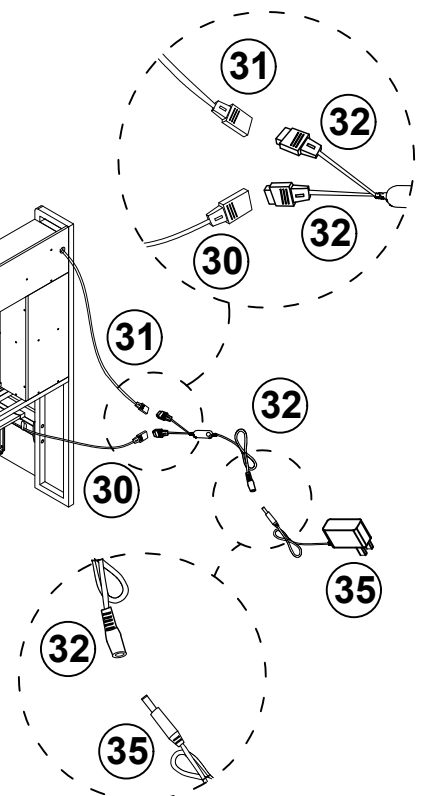

29

30

31

32

4X

X5		4PCS
X8		20PCS
Y5		4PCS

33

Lightly Lift Panel, Hang on X5 To Match "∩" Hole

34

35

Lock all screws tightly.

36

Remove the plastic pad on the remote control after the installation was complete and start the remote operation without direction restriction.

You can use the remote to control the light. The LED lamp can only be used after the power supply is connected.