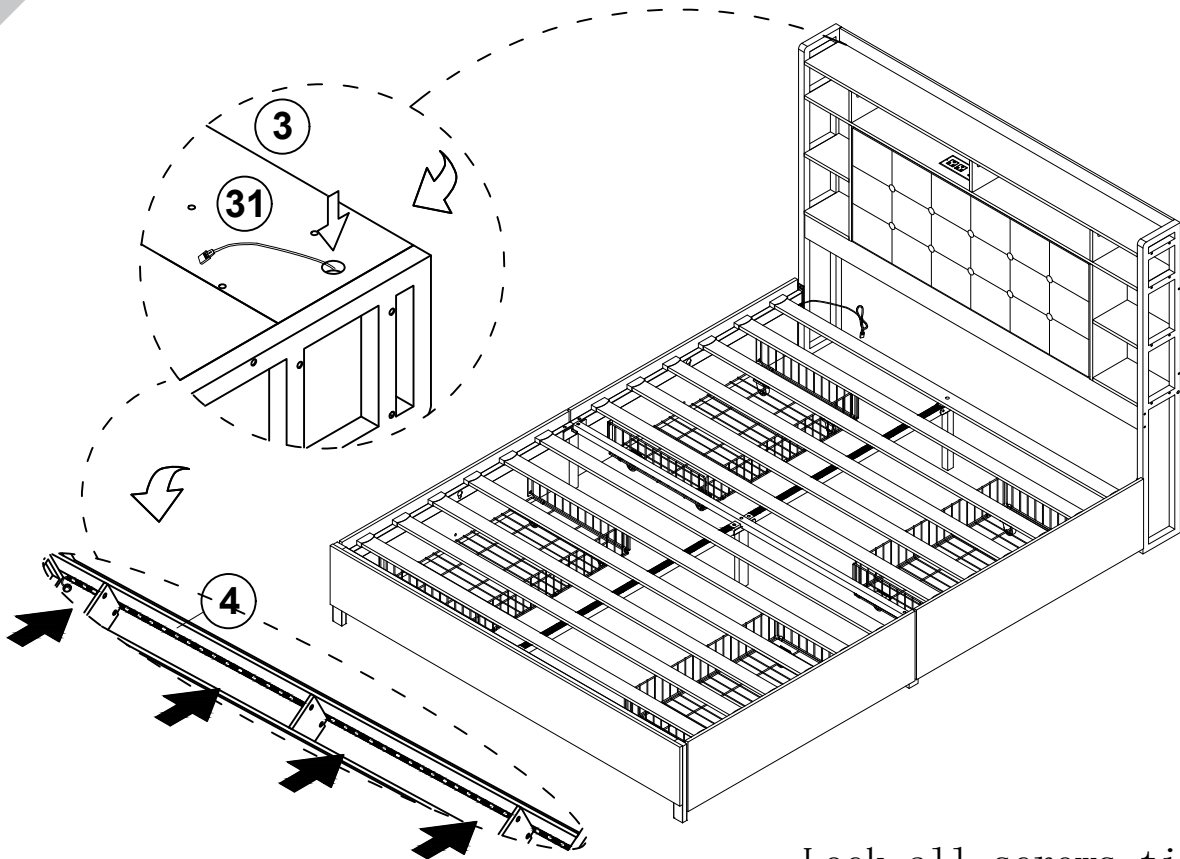

29

30

31

32

4X

X5		4PCS
X8		20PCS
Y5		4PCS

33

Lightly Lift Panel, Hang on X5 To Match "∩" Hole

34

35

Lock all screws tightly.

36

Remove the plastic pad on the remote control after the installation was complete and start the remote operation without direction restriction.

You can use the remote to control the light. The LED lamp can only be used after the power supply is connected.