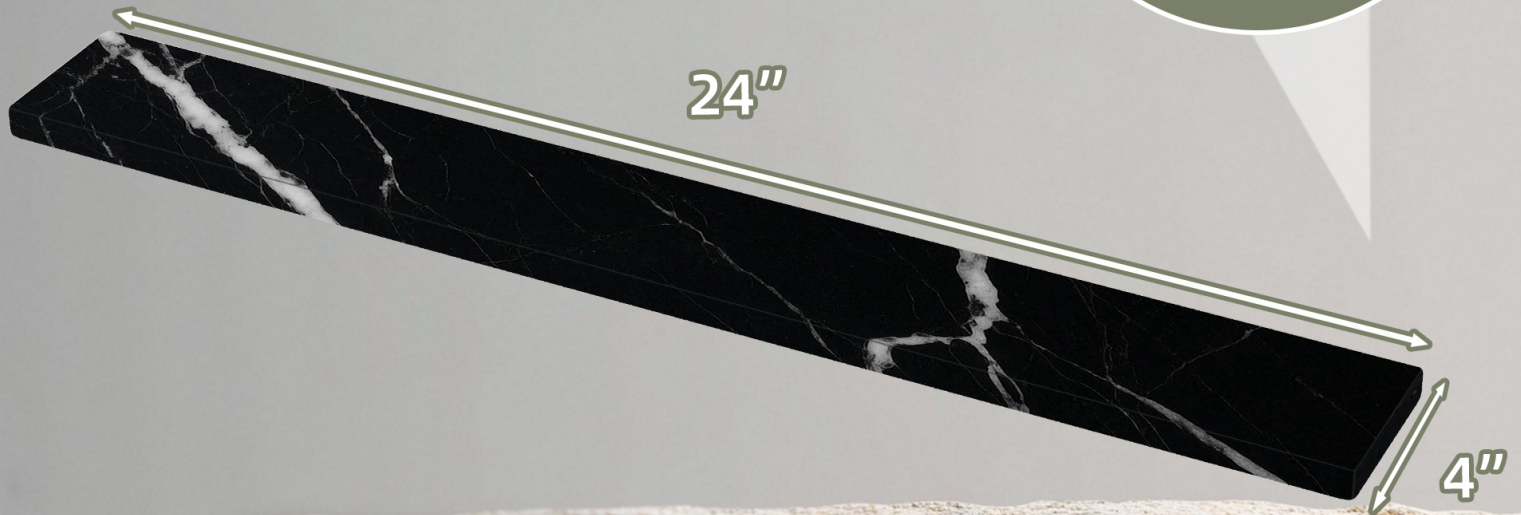

DIMENSION DETAILS

VANITY BACKSPLASH

PRODUCT
INSTRUCTION
VIDEO

Universal Size for Our Vanity Countertop

1 PCS

Material :	Marble
Finish :	Polished
Sizes W x L (in) :	24" X 4"
Thickness (in) :	11/16"