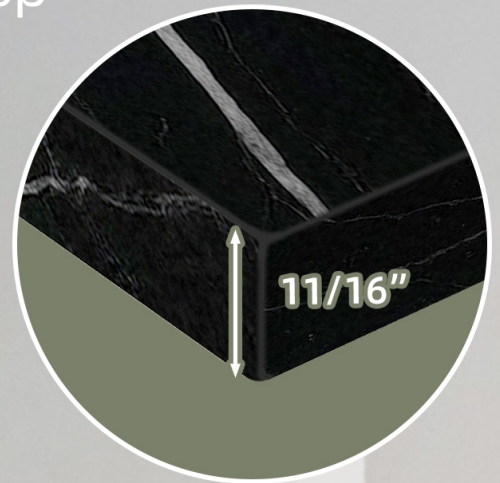

DIMENSION DETAILS

VANITY BACKSPLASH

PRODUCT
INSTRUCTION
VIDEO

Universal Size for Our Vanity Countertop

1 PCS

Material :	Marble
Finish :	Polished
Sizes W x L (in) :	24" X 4"
Thickness (in) :	11/16"