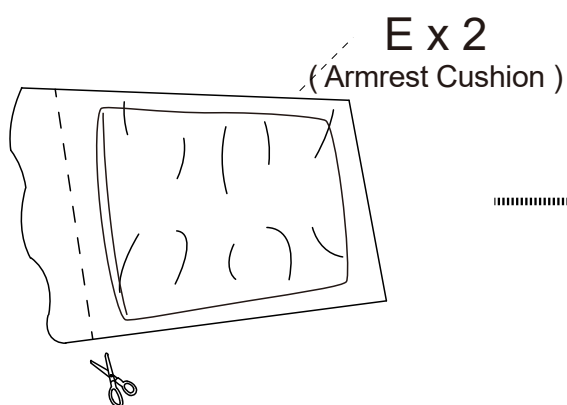

1. Please do not cut the compressed packages until your sofa frame is completely assembled.
2. Compressed back cushions and pillows need to be fully fulfilled within 72 hours for your perfect use.
3. Please keep children away from plastic bags or any small pieces of stuff.

Cut compressed packages.

Pat around evenly plump.

Assembly Instructions

(XG-067)

Assemble on the pad to avoid scratching the product.

Parts List

Some parts are in bottom of seat, Take out all parts and check QTY.