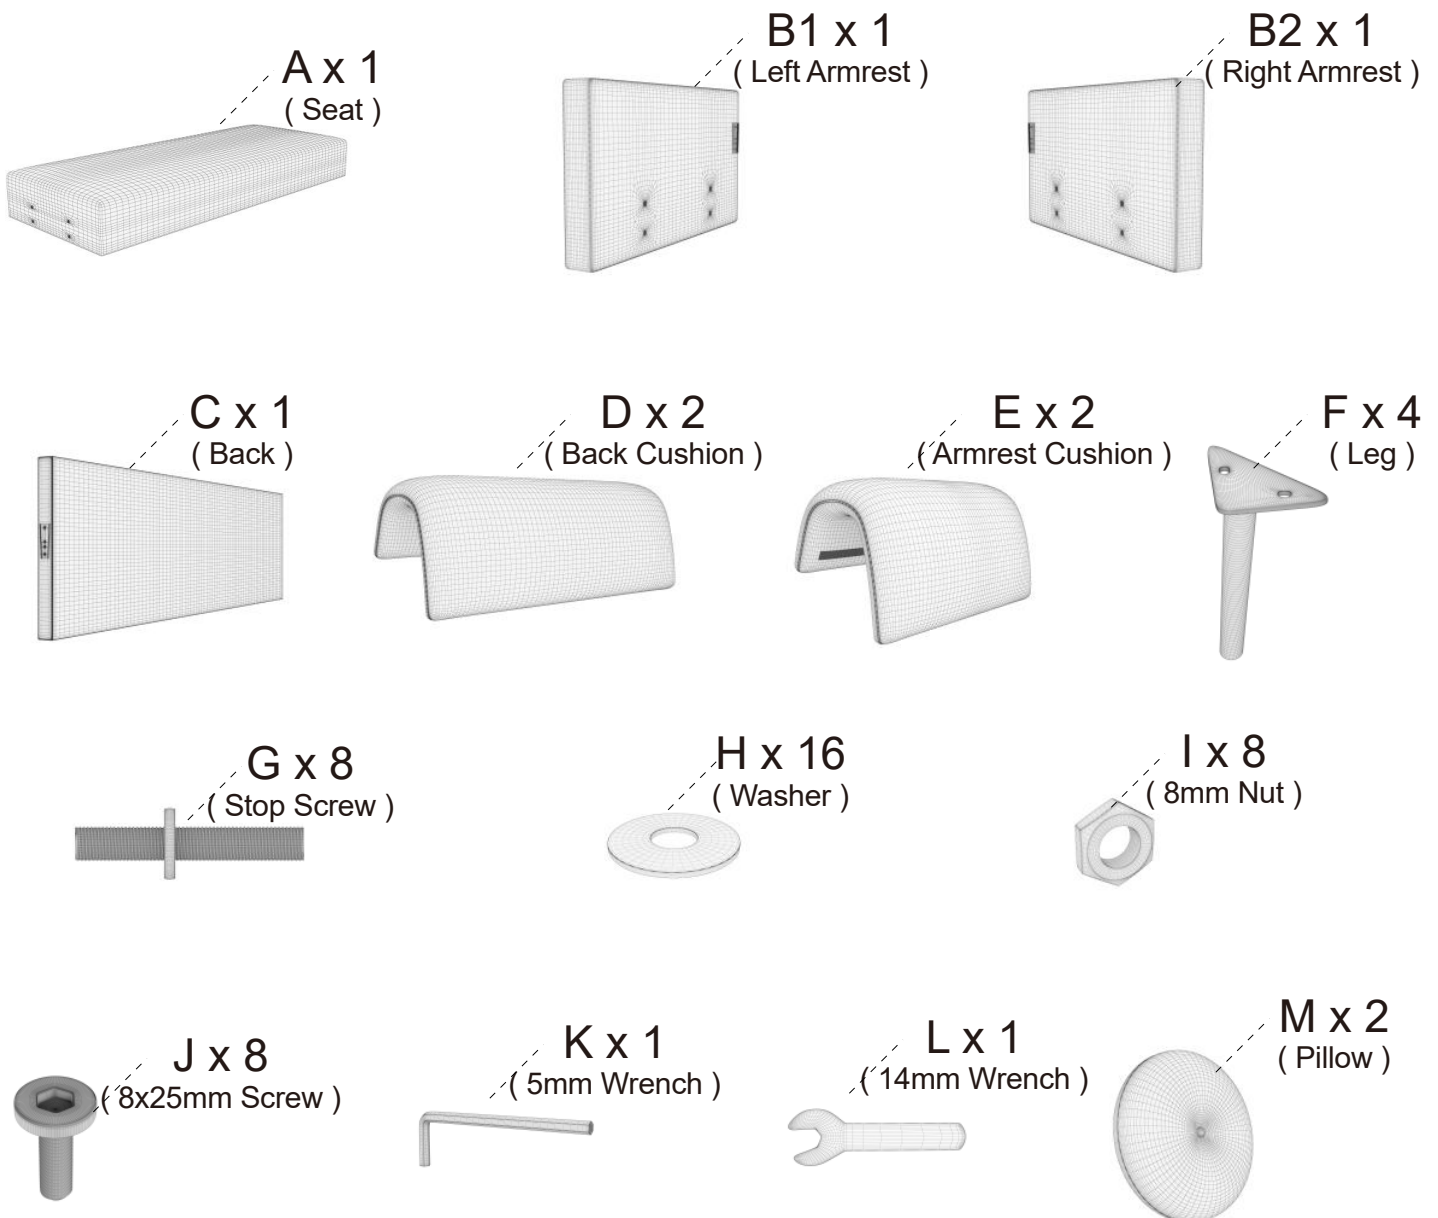

Cut compressed packages.

Pat around evenly plump.

Assembly Instructions

(XG-067)

Assemble on the pad to avoid scratching the product.

Parts List

Some parts are in bottom of seat, Take out all parts and check QTY.