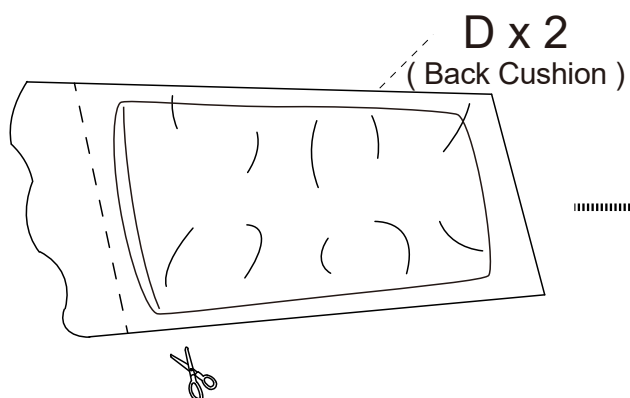

1. Please do not cut the compressed packages until your sofa frame is completely assembled.
2. Compressed back cushions and pillows need to be fully fulfilled within 72 hours for your perfect use.
3. Please keep children away from plastic bags or any small pieces of stuff.

Cut compressed packages.

Pat around evenly plump.

Assembly Instructions

(XG-067)

Assemble on the pad to avoid scratching the product.

Parts List

Some parts are in bottom of seat, Take out all parts and check QTY.