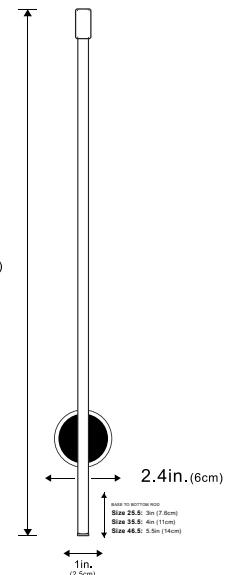

- Dimensions** 3 Sizes available
 - 25.5"
 - 35.5"
 - 46.5"
 Base Width: 2.4"
 Bar Width: 1"

- Materials & Finish** Material: Aluminium
 Body Color: Black, Gold, White

- Illumination** Voltage: 110-240V Suitable for all countries
 Type: LED
 Wattage: See table

- Power Source** Hardwired or Plugin

- Lead Time** 4-7 days

Multiple Sizes Available:
 25.5in. (64.77cm)
 35.5in (90.17cm)
 46.5in. (118.11cm)

Dimensions	Emitting Color	Lumen	Watts	Dimmable?
25.5"	Warm, Warm or Cold White	119	5W	Yes
35.5"	Warm, Warm or Cold White	326	7W	Yes
46.5"	Warm, Warm or Cold White	438	8W	Yes