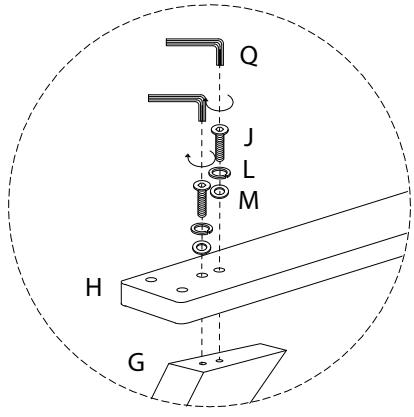

Assembly instructions for the bed, including tool requirements, estimated time, and personnel needed.

Tools: A circle containing a screwdriver and an Allen key. A power drill is shown with a diagonal line through it, indicating it is not required.

Time: A clock icon with the text "40'" below it, indicating an estimated assembly time of 40 minutes.

Personnel: A stick figure icon with the number "2" below it, indicating that two people are required for assembly.

Warnings: Two warning triangles (exclamation marks) are present. The first is connected to the tool icons, and the second is connected to the personnel icon.

<p style="text-align: center;">F</p>  <p style="text-align: center;">x 13</p>	<p style="text-align: center;">G</p>  <p style="text-align: center;">x 4</p>	<p style="text-align: center;">H</p>  <p style="text-align: center;">x 2</p>	<p style="text-align: center;">I</p>  <p style="text-align: center;">M8 x 40</p> <p style="text-align: center;">x 8</p>
<p style="text-align: center;">J</p>  <p style="text-align: center;">M8 x 50</p> <p style="text-align: center;">x 8</p>	<p style="text-align: center;">K</p>  <p style="text-align: center;">M6 x 50</p> <p style="text-align: center;">x 6</p>	<p style="text-align: center;">L</p>  <p style="text-align: center;">x 22</p>	<p style="text-align: center;">M</p>  <p style="text-align: center;">x 16</p>
<p style="text-align: center;">N</p>  <p style="text-align: center;">x 6</p>	<p style="text-align: center;">O</p>  <p style="text-align: center;">M4 x 30</p> <p style="text-align: center;">x 46</p>	<p style="text-align: center;">P</p>  <p style="text-align: center;">x 1</p>	<p style="text-align: center;">Q</p>  <p style="text-align: center;">x 1</p>

1 x 2

H  x 1	G  x 2	L  x 4	M  x 4	Q  x 1	J M8 x 50  x 4
--	--	--	---	--	--

2

A  x 1	B  x 1	P  x 1
--	---	--

3

<p>D</p>  <p>x 2</p>	<p>L</p>  <p>x 8</p>	<p>M</p>  <p>x 8</p>	<p>I</p>  <p>M8 x 40</p> <p>x 8</p>	<p>Q</p>  <p>x 1</p>
---	---	---	--	---