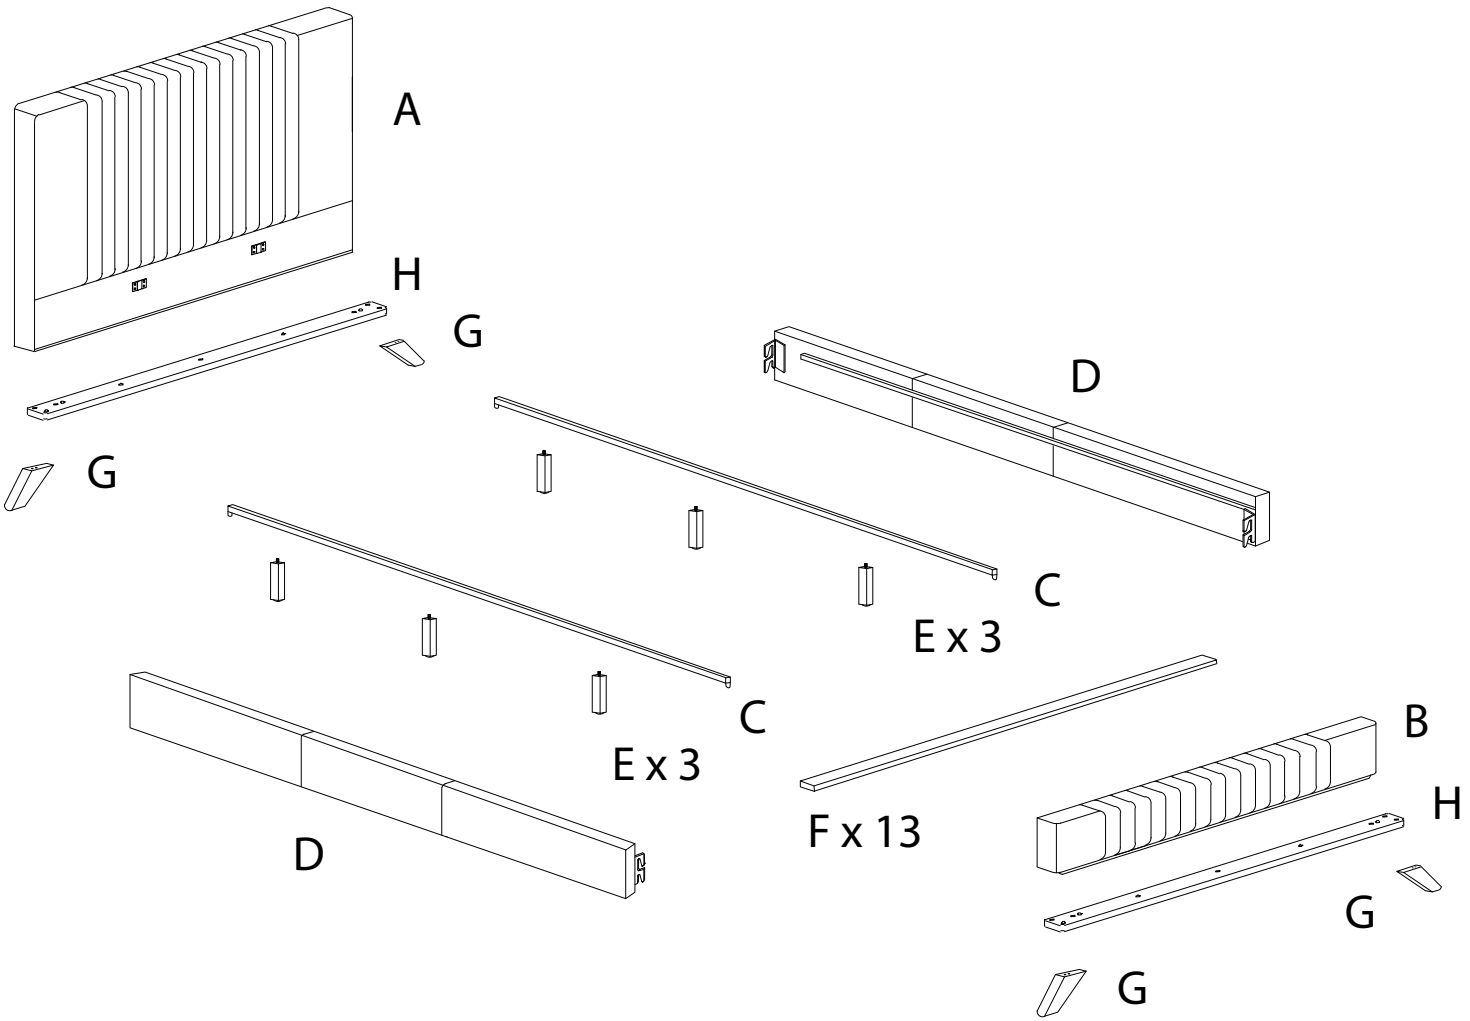

Assembly instructions for the bed, including tool requirements, estimated time, and personnel needed.

Tools: A circle containing a screwdriver and an Allen key. A power drill is shown with a diagonal line through it, indicating it is not required.

Time: A clock icon with the text "40'" below it, indicating an estimated assembly time of 40 minutes.

Personnel: A stick figure icon with the number "2" below it, indicating that two people are required for assembly.

Warnings: Two warning triangles (exclamation marks) are present. The first is connected to the tool icons, and the second is connected to the personnel icon.

<p style="text-align: center;">F</p>  <p style="text-align: center;">x 13</p>	<p style="text-align: center;">G</p>  <p style="text-align: center;">x 4</p>	<p style="text-align: center;">H</p>  <p style="text-align: center;">x 2</p>	<p style="text-align: center;">I</p>  <p style="text-align: center;">M8 x 40</p> <p style="text-align: center;">x 8</p>
<p style="text-align: center;">J</p>  <p style="text-align: center;">M8 x 50</p> <p style="text-align: center;">x 8</p>	<p style="text-align: center;">K</p>  <p style="text-align: center;">M6 x 50</p> <p style="text-align: center;">x 6</p>	<p style="text-align: center;">L</p>  <p style="text-align: center;">x 22</p>	<p style="text-align: center;">M</p>  <p style="text-align: center;">x 16</p>
<p style="text-align: center;">N</p>  <p style="text-align: center;">x 6</p>	<p style="text-align: center;">O</p>  <p style="text-align: center;">M4 x 30</p> <p style="text-align: center;">x 46</p>	<p style="text-align: center;">P</p>  <p style="text-align: center;">x 1</p>	<p style="text-align: center;">Q</p>  <p style="text-align: center;">x 1</p>

O
M4
x
30
x 1