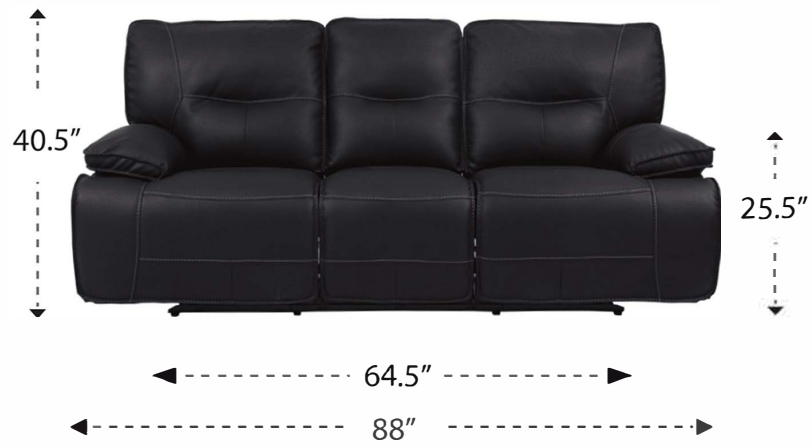

Power Sofa

Overall Dimensions	88" x 40" x 40.5"
Overall Width	88"
Overall Depth	40"
Overall Height	40.5"
Overall Weight	259.9
Fully Reclined	65"
Distance from Wall	3"
Back of Seat to end of Chaise	39"
Leg Height	23"
Head Height	-

Seat Width	19.5"
Seat Depth	21.5"
Seat Height	21"
Arm Width	11"
Arm Depth	21"
Arm Height	25.5"
Back Width	36"
Back Height	22.25"
Headrest Extended from Back	6"

Power Loveseat

Overall Dimensions	65" x 40" x 40"
Overall Width	65"
Overall Depth	40"
Overall Height	40.5"
Overall Weight	195.8 lbs
Fully Reclined	65"
Distance from Wall	3"
Back of Seat to end of Chaise	39"
Leg Height	23"
Head Height	-

Seat Width	19.5"
Seat Depth	21.5"
Seat Height	21"
Arm Width	11"
Arm Depth	21"
Arm Height	25.5"
Back Width	36"
Back Height	22.25"
Headrest Extended from Back	6"