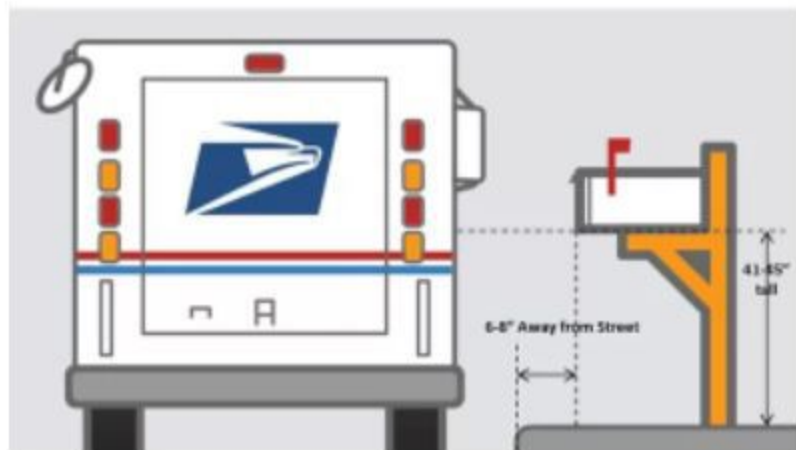

Weights & Dimensions

Overall	78" H x 6" W x 28" D
---------	----------------------

Overall Product Weight	35 lb.
------------------------	--------