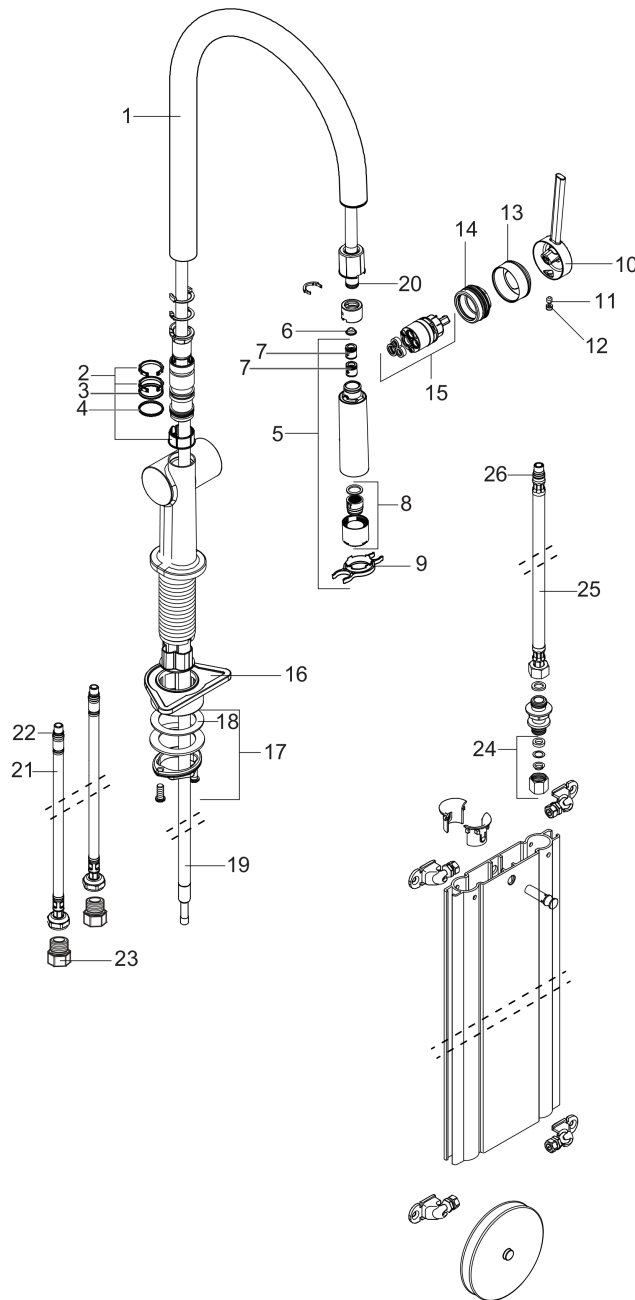

Talis N
HighArc Kitchen Faucet, A-Style 2-Spray Pull-Down with sBox, 1.75 GPM
 Finishes : **chrome** Part no. : **72850001**

Description

Features

- Swivel range adjustable in 4 steps 60°, 110°, 150° or 360°
- Aerated spray, needle spray
- Toggle spray diverter
- MagFit magnetic sprayhead docking
- deck mounted
- Flow: 1.75 GPM (6.6 L/Min)
- Ceramic cartridge
- 3/8" connections
- Integrated double backflow prevention
- sBox for smooth, protected hose guidance in the cabinet
- extension length up to 30" (76cm)
- 1 3/8" Mounting hole required
- Single lever kitchen mixer, connection hoses, Fastening set, Assembly instructions

Item details

List Price \$ 612.00

Technology

Compliance

Product image

Scale drawing

Talis N
HighArc Kitchen Faucet, A-Style 2-Spray Pull-Down with sBox, 1.75 GPM
 Finishes : **chrome** Part no. : **72850001**

Exploded drawing

Year of production: >06/20

Talis N

HighArc Kitchen Faucet, A-Style 2-Spray Pull-Down with sBox, 1.75 GPM

Finishes : **chrome** Part no. : **72850001**

Spare parts list

Year of production: >06/20

Pos.	Description	Part no.	Price	PU
1	spout cpl.	93826000	-	1
2	set of lever collars	98365000	-	1
3	O-ring 19x2	98426000	-	1
4	O-ring 20x1,5	98197000	-	1
5	handspray	93741001	-	1
6	filter	98516000	-	1
7	non return valve DW 10	96456000	-	1
8	spray former	93342001	-	1
9	service tool	95910000	-	1
10	handle	93736000	-	1
11	hollow set screw M5x5	98446000	-	1
12	screw cover	93735610	-	1
13	flange	93737000	-	1
14	nut	93738000	-	1
15	cartridge, assy	93740000	-	1
16	support	97523000	-	1
17	fixing set (Ø 34)	95049000	-	1
18	lever collar	97548000	-	1
19	hose	93754000	-	1
20	O-ring 8x2	98112000	-	1
21	connection hose 900 mm M8x0,75 G3/8	93746000	-	1
22	O-ring 6,6x1,6	93019000	-	1
23	adapter for connection hose	88802000	-	1
24	squeezing connection	96099000	-	1
25	connection hose 450 mm M8x0,75 G3/8	97206000	-	1
26	O-ring 7x1,5	98422000	-	1
a	extension set	43333000	-	1