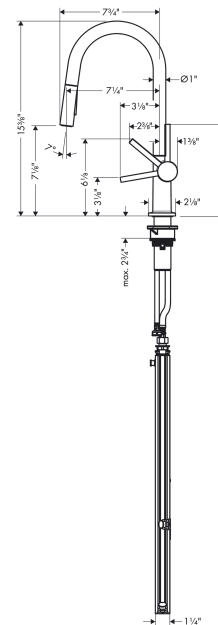

Talis N
HighArc Kitchen Faucet, A-Style 2-Spray Pull-Down with sBox, 1.75 GPM
 Finishes : **chrome** Part no. : **72850001**

Description

Features

- Swivel range adjustable in 4 steps 60°, 110°, 150° or 360°
- Aerated spray, needle spray
- Toggle spray diverter
- MagFit magnetic sprayhead docking
- deck mounted
- Flow: 1.75 GPM (6.6 L/Min)
- Ceramic cartridge
- 3/8" connections
- Integrated double backflow prevention
- sBox for smooth, protected hose guidance in the cabinet
- extension length up to 30" (76cm)
- 1 3/8" Mounting hole required
- Single lever kitchen mixer, connection hoses, Fastening set, Assembly instructions

Item details

List Price \$ 612.00

Technology

Compliance

Product image

Scale drawing

Talis N
HighArc Kitchen Faucet, A-Style 2-Spray Pull-Down with sBox, 1.75 GPM
 Finishes : **chrome** Part no. : **72850001**

Exploded drawing

Year of production: >06/20

Talis N

HighArc Kitchen Faucet, A-Style 2-Spray Pull-Down with sBox, 1.75 GPM

Finishes : **chrome** Part no. : **72850001**

Spare parts list

Year of production: >06/20

Pos.	Description	Part no.	Price	PU
1	spout cpl.	93826000	-	1
2	set of lever collars	98365000	-	1
3	O-ring 19x2	98426000	-	1
4	O-ring 20x1,5	98197000	-	1
5	handspray	93741001	-	1
6	filter	98516000	-	1
7	non return valve DW 10	96456000	-	1
8	spray former	93342001	-	1
9	service tool	95910000	-	1
10	handle	93736000	-	1
11	hollow set screw M5x5	98446000	-	1
12	screw cover	93735610	-	1
13	flange	93737000	-	1
14	nut	93738000	-	1
15	cartridge, assy	93740000	-	1
16	support	97523000	-	1
17	fixing set (Ø 34)	95049000	-	1
18	lever collar	97548000	-	1
19	hose	93754000	-	1
20	O-ring 8x2	98112000	-	1
21	connection hose 900 mm M8x0,75 G3/8	93746000	-	1
22	O-ring 6,6x1,6	93019000	-	1
23	adapter for connection hose	88802000	-	1
24	squeezing connection	96099000	-	1
25	connection hose 450 mm M8x0,75 G3/8	97206000	-	1
26	O-ring 7x1,5	98422000	-	1
a	extension set	43333000	-	1