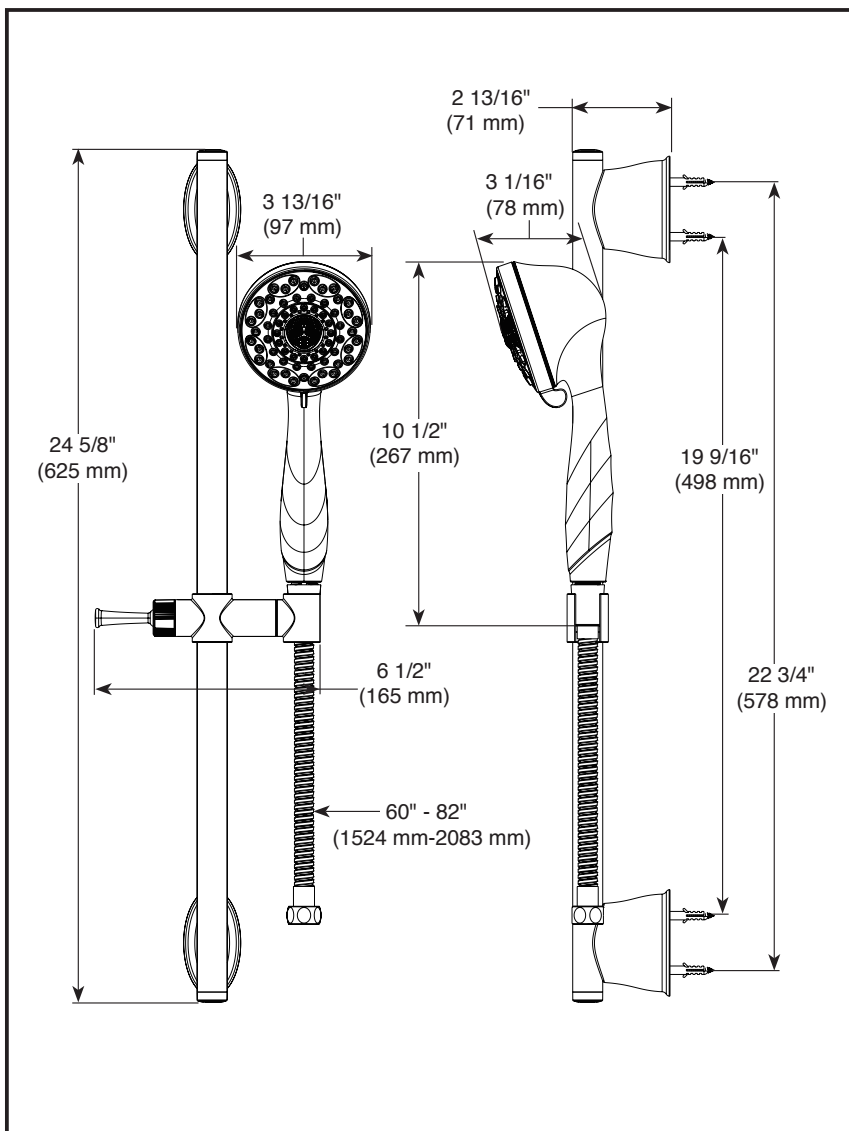

see what Delta can doSM

HAND SHOWER W/SLIDE BAR

■ 7-Spray Setting Hand Shower

FEATURES:

- Touch-Clean® Spray Holes

STANDARD SPECIFICATIONS:

- Max flow rate 1.75 gpm @ 80 psi, 6.6 L/min @ 550 kPa
- Certified dual check valves for backflow protection
- Seven spray settings - pause is a non-positive shut-off
- 60-82" (1524 mm - 2083 mm) stretchable metal hose
- Slide bar bracket for hands-free showering
- Slide bar w/adjustable slide (allows for adjustable shower height)
- Not to be used as a grab bar
- 7 Spray settings include: Full Body spray, Fast Massage spray, Full Spray with Massage, Shampoo Rinsing spray, Drenching spray, Soft Drench with Full spray and Pause

COMPLIES WITH:

- ASME A112.18.1 / CSA B125.1◆
- EPA WaterSense®
- ◆ Your Delta hand shower incorporates a backflow protection system that has been tested to be in compliance with ASME A112.18.3 and ASME A112.18.1/CSA B125.1. It incorporates two certified check valves in series, which operate independently and are integral, non-serviceable parts of the wand assembly.