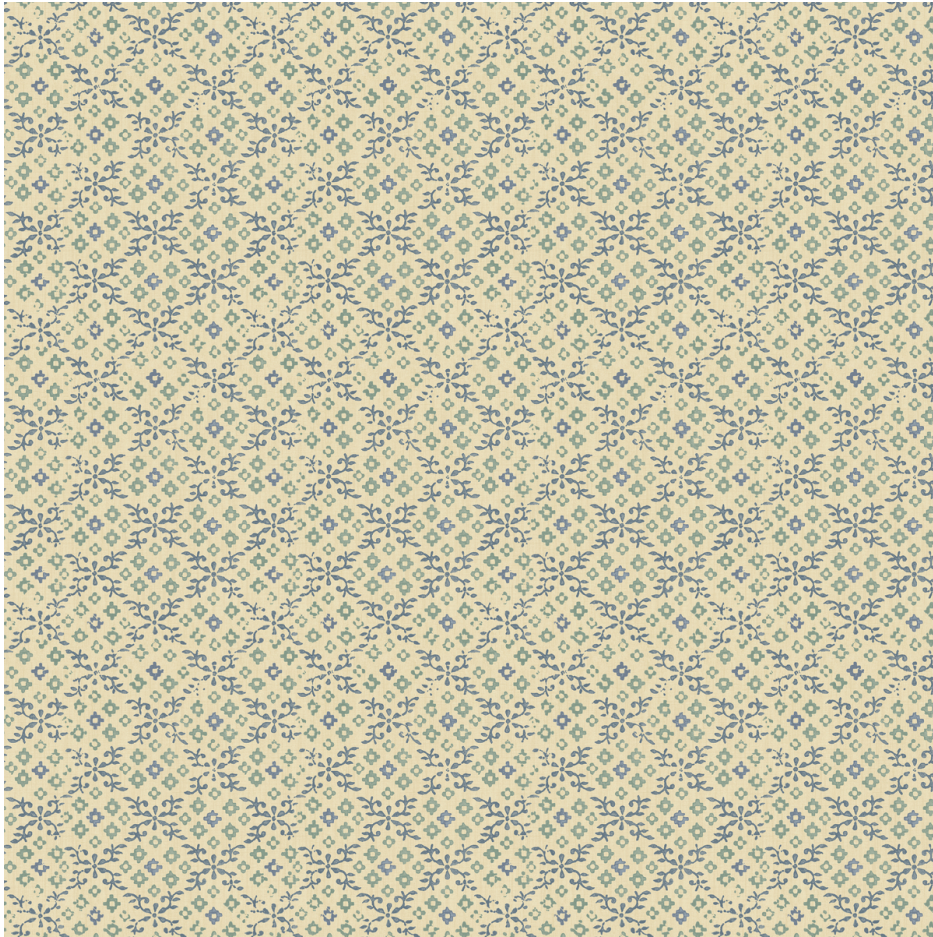

Grantly - Blue
SKU: BW45115.5.0

LEE JOFA

SKU: **BW45115.5.0**

Railroaded: **No**

Composition: **Non Woven - 100%**

Vertical Repeat: **22 cm (8.66 in)**

Wallcovering Area: **7.00 Square Meter**

Brand: **G P & J Baker**

Note: **Priced And Sold By The 10 Meter Roll**

Width: **70 cm (27.56 in)**

Repeat UOM: **cm cm (0 in)**