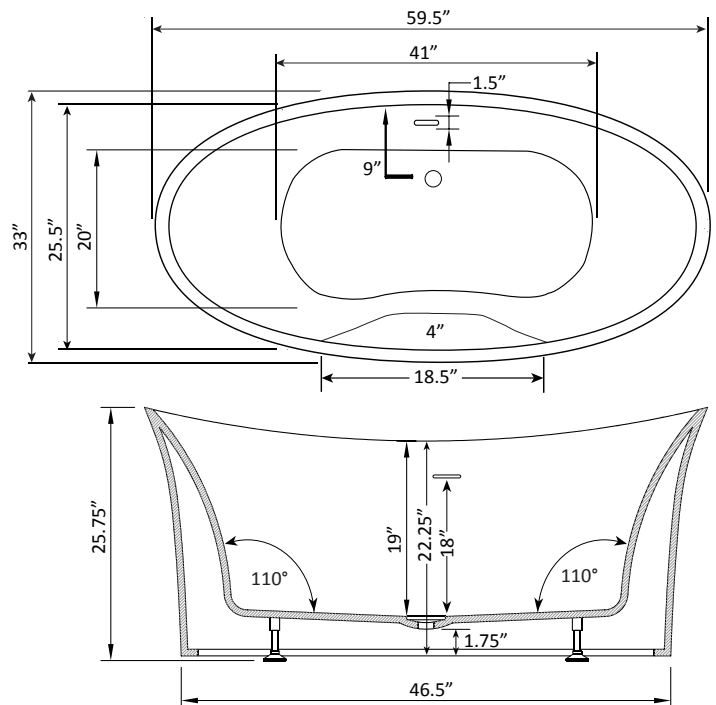

### FAUCET INFORMATION

- Floor mount (not included) – verify spout distance
- Deck Mounted
- Faucet Deck: 10" x 4" centered

### TECHNICAL SPECIFICATIONS

Side drain

Faucet Deck: 10" x 4" centered

Specifications and features are subject to change without notice and are + .25". All final measurements should be taken from tub on site.