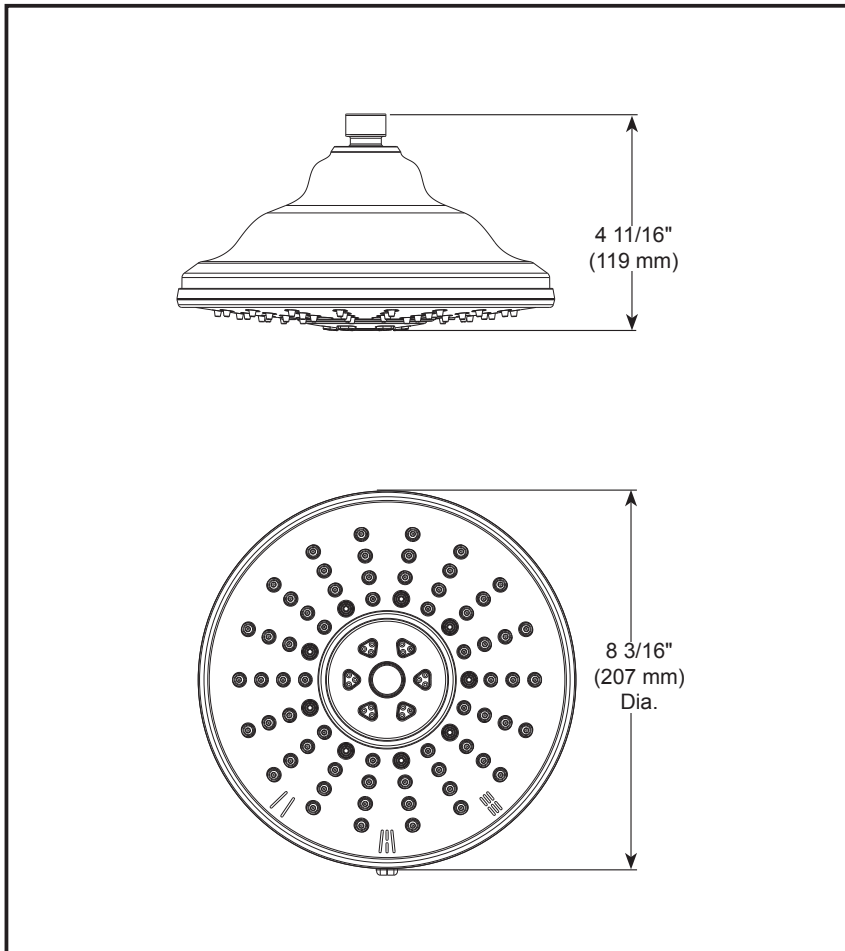

COMPLIES WITH:

- ASME A112.18.1 / CSA B125.1

Delta Faucet Company reserves the right (1) to make changes in specifications and materials, and (2) to change or discontinue models, both without notice or obligation. Dimensions are for reference only. See current full-line price book or www.deltafaucet.com for finish options and product availability.

DSP-B-52680 Rev. D

Delta Faucet Company

55 E. 111th Street, Carmel, IN 46280
350 South Edgeware Road, St. Thomas, ON N5P 4L1
© 2025 Delta Faucet Company