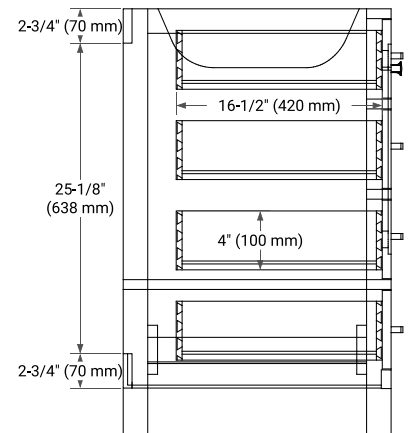

72" DOUBLE SINK BASE CABINET

BASE CABINET DIMENSIONS

72" W x 21.5" D x 34.5" H

FEATURES

- Solid wood frame & plywood panels
- Dovetail drawers and joints
- Soft closing doors & drawers

HARDWARE FINISHES

Brushed Nickel Satin Brass Matte Black Polished Chrome

AVAILABLE COLORS

White Grey Midnight Blue Espresso White Oak

FRONT VIEW

SIDE VIEW

PLAN VIEW

73" DOUBLE RECTANGLE SINK COUNTERTOP WITH 0.75" THICKNESS

OVERALL DIMENSIONS

73" W x 22" D x 0.75" H

COUNTERTOP OPTIONS

Carrara Marble

FEATURES

- Solid countertop with mitered edges & seams
- Undermount white rectangular sink
- Pre-drilled for 8" widespread faucet

INCLUDED

- Countertop
- Matching Backsplash
- Rectangle Sinks

COUNTERTOP PLAN VIEW

EDGE SIDE VIEW

THREE DIMENSIONAL COUNTERTOP VIEW