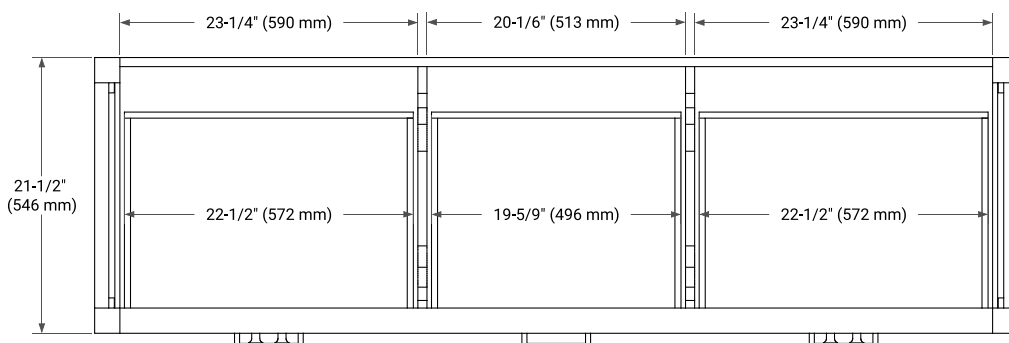

72" DOUBLE SINK BASE CABINET

BASE CABINET DIMENSIONS

72" W x 21.5" D x 34.5" H

FEATURES

- Solid wood frame & plywood panels
- Dovetail drawers and joints
- Soft closing doors & drawers

HARDWARE FINISHES

Brushed Nickel Satin Brass Matte Black Polished Chrome

AVAILABLE COLORS

White Grey Midnight Blue Espresso White Oak

FRONT VIEW

SIDE VIEW

PLAN VIEW

73" DOUBLE RECTANGLE SINK COUNTERTOP WITH 0.75" THICKNESS

OVERALL DIMENSIONS

73" W x 22" D x 0.75" H

COUNTERTOP OPTIONS

Carrara Marble

FEATURES

- Solid countertop with mitered edges & seams
- Undermount white rectangular sink
- Pre-drilled for 8" widespread faucet

INCLUDED

- Countertop
- Matching Backsplash
- Rectangle Sinks

COUNTERTOP PLAN VIEW

EDGE SIDE VIEW

THREE DIMENSIONAL COUNTERTOP VIEW