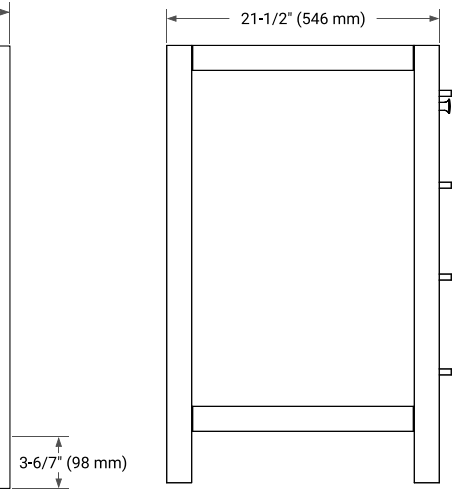

72" DOUBLE SINK BASE CABINET

BASE CABINET DIMENSIONS

72" W x 21.5" D x 34.5" H

FEATURES

- Solid wood frame & plywood panels
- Dovetail drawers and joints
- Soft closing doors & drawers

HARDWARE FINISHES

Brushed Nickel Satin Brass Matte Black Polished Chrome

AVAILABLE COLORS

White Grey Midnight Blue Espresso White Oak

FRONT VIEW

SIDE VIEW

PLAN VIEW

73" DOUBLE RECTANGLE SINK COUNTERTOP WITH 0.75" THICKNESS

OVERALL DIMENSIONS

73" W x 22" D x 0.75" H

COUNTERTOP OPTIONS

Carrara Marble

FEATURES

- Solid countertop with mitered edges & seams
- Undermount white rectangular sink
- Pre-drilled for 8" widespread faucet

INCLUDED

- Countertop
- Matching Backsplash
- Rectangle Sinks

COUNTERTOP PLAN VIEW

EDGE SIDE VIEW

THREE DIMENSIONAL COUNTERTOP VIEW