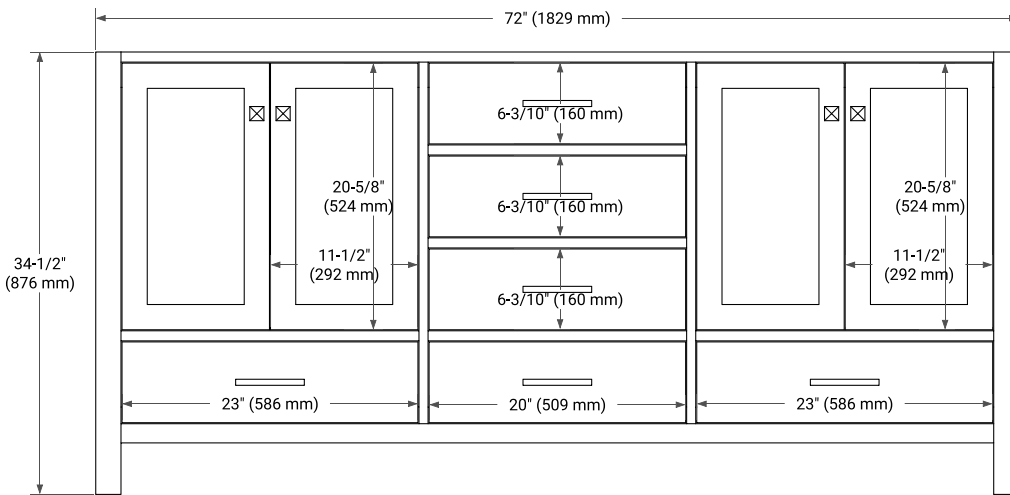

72" DOUBLE SINK BASE CABINET

BASE CABINET DIMENSIONS

72" W x 21.5" D x 34.5" H

FEATURES

- Solid wood frame & plywood panels
- Dovetail drawers and joints
- Soft closing doors & drawers

HARDWARE FINISHES

Brushed Nickel Satin Brass Matte Black Polished Chrome

AVAILABLE COLORS

White Grey Midnight Blue Espresso White Oak

FRONT VIEW

SIDE VIEW

PLAN VIEW

73" DOUBLE RECTANGLE SINK COUNTERTOP WITH 0.75" THICKNESS

OVERALL DIMENSIONS

73" W x 22" D x 0.75" H

COUNTERTOP OPTIONS

Carrara Marble

FEATURES

- Solid countertop with mitered edges & seams
- Undermount white rectangular sink
- Pre-drilled for 8" widespread faucet

INCLUDED

- Countertop
- Matching Backsplash
- Rectangle Sinks

COUNTERTOP PLAN VIEW

EDGE SIDE VIEW

THREE DIMENSIONAL COUNTERTOP VIEW