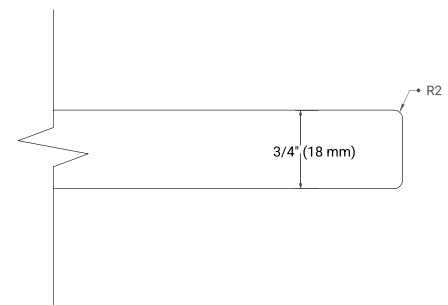

AVAILABLE COLORS

White Grey Midnight Blue Espresso White Oak

FRONT VIEW

SIDE VIEW

PLAN VIEW

73" DOUBLE RECTANGLE SINK COUNTERTOP WITH 0.75" THICKNESS

OVERALL DIMENSIONS

73" W x 22" D x 0.75" H

COUNTERTOP OPTIONS

Carrara Marble

FEATURES

- Solid countertop with mitered edges & seams
- Undermount white rectangular sink
- Pre-drilled for 8" widespread faucet

INCLUDED

- Countertop
- Matching Backsplash
- Rectangle Sinks

COUNTERTOP PLAN VIEW

EDGE SIDE VIEW

THREE DIMENSIONAL COUNTERTOP VIEW