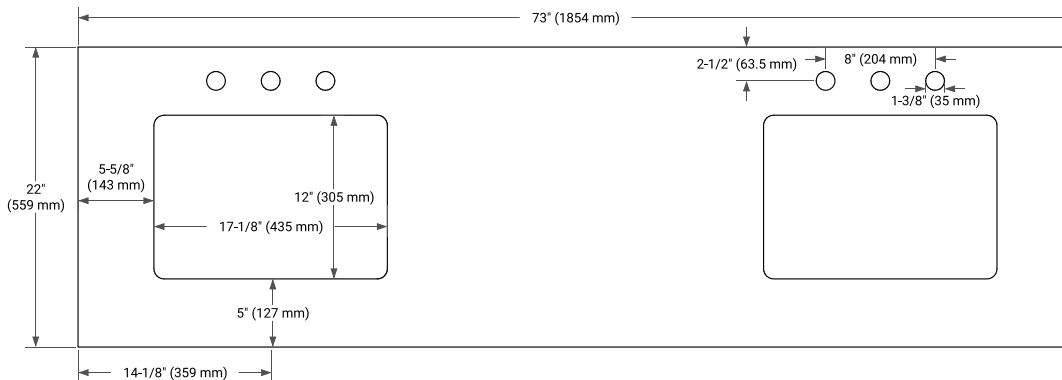

72" DOUBLE SINK BASE CABINET

BASE CABINET DIMENSIONS

72" W x 21.5" D x 34.5" H

FEATURES

- Solid wood frame & plywood panels
- Dovetail drawers and joints
- Soft closing doors & drawers

HARDWARE FINISHES

Brushed Nickel Satin Brass Matte Black Polished Chrome

AVAILABLE COLORS

White Grey Midnight Blue Espresso White Oak

FRONT VIEW

SIDE VIEW

PLAN VIEW

73" DOUBLE RECTANGLE SINK COUNTERTOP WITH 0.75" THICKNESS

OVERALL DIMENSIONS

73" W x 22" D x 0.75" H

COUNTERTOP OPTIONS

Carrara Marble

FEATURES

- Solid countertop with mitered edges & seams
- Undermount white rectangular sink
- Pre-drilled for 8" widespread faucet

INCLUDED

- Countertop
- Matching Backsplash
- Rectangle Sinks

COUNTERTOP PLAN VIEW

EDGE SIDE VIEW

THREE DIMENSIONAL COUNTERTOP VIEW