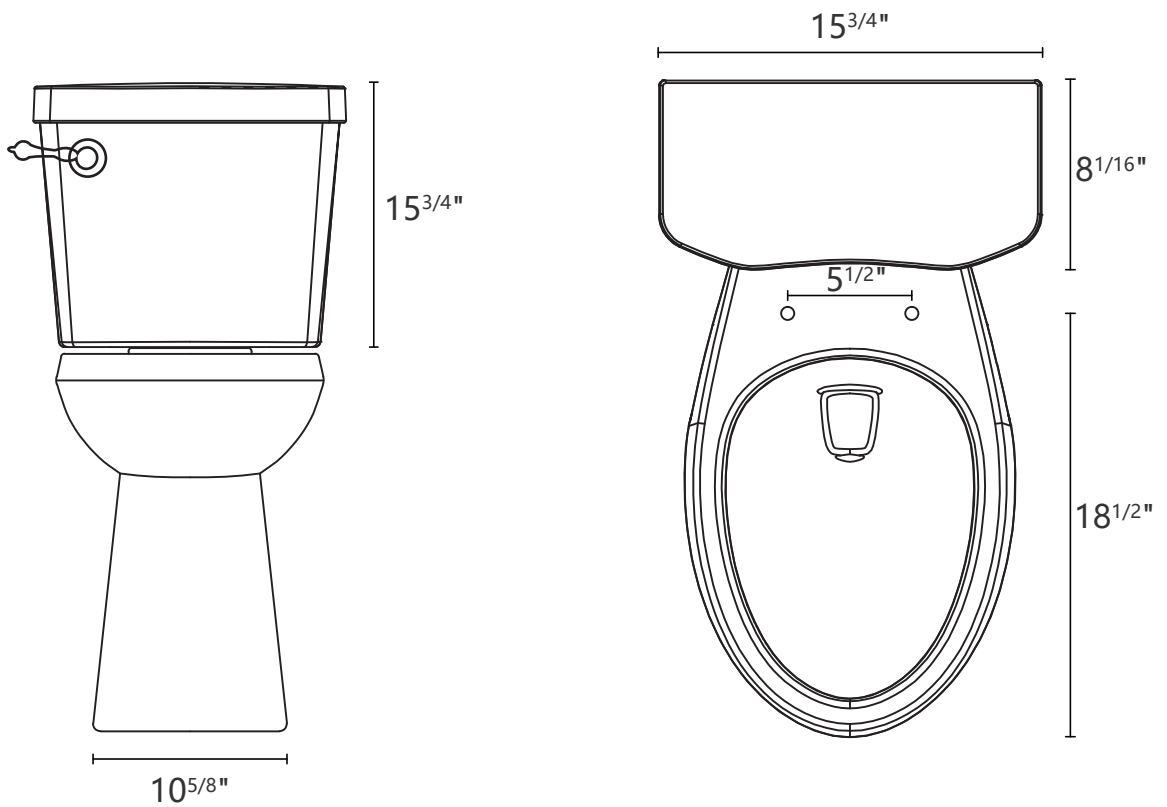

ZEAFIVE[®]

DIMENSION DETAILS TWO-PIECE TOILET

✉ Email: service@bestgosupplychaininc.com

ZT-19CH

PRODUCT
INSTRUCTION
VIDEO

PRODUCT SIZE

Front View

Top View

Side View