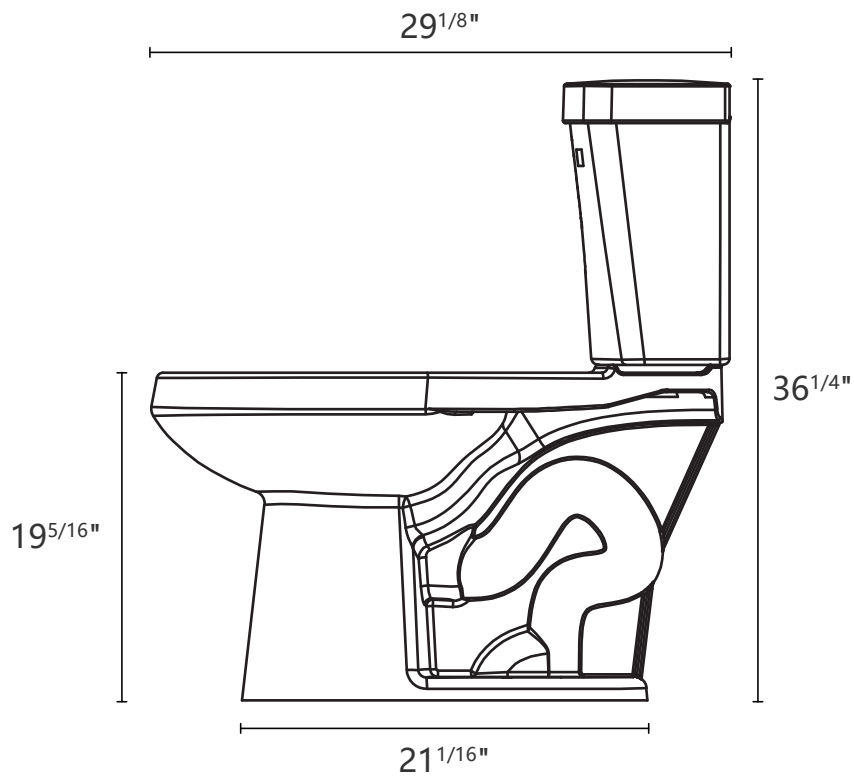

ZEAFIVE[®]

DIMENSION DETAILS TWO-PIECE TOILET

✉ Email: service@bestgosupplychaininc.com

ZT-19CH

PRODUCT
INSTRUCTION
VIDEO

PRODUCT SIZE

Front View

Top View

Side View