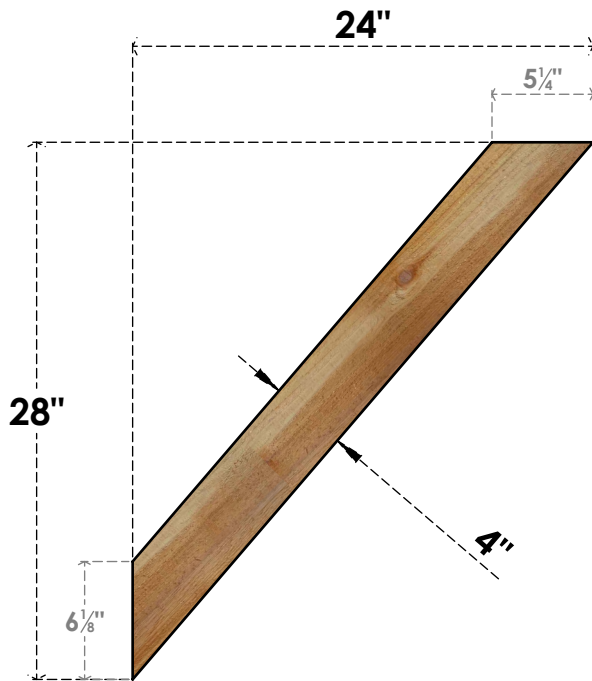

# BRC04X24X28TRA00RWR

4"W X 24"D X 28"H TRADITIONAL ROUGH SAWN BRACE, WESTERN RED CEDAR

**SIDE**

**FRONT**

EKENA MILLWORK  
 2300 WEST MAIN ST.  
 CLARKSVILLE, TX 75426  
 TOLL FREE: 866-607-0453  
 WWW.EKENAMILLWORK.COM