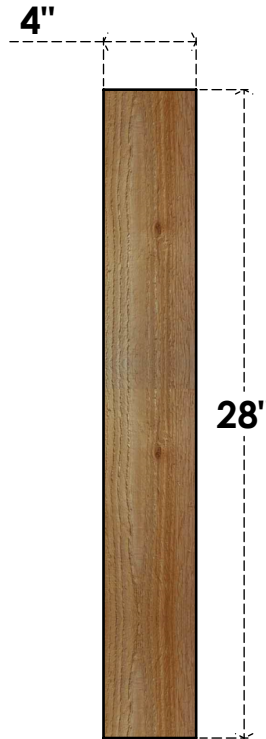

# BRC04X24X28TRA00RWR

4"W X 24"D X 28"H TRADITIONAL ROUGH SAWN BRACE, WESTERN RED CEDAR

**SIDE**

**FRONT**

EKENA MILLWORK  
 2300 WEST MAIN ST.  
 CLARKSVILLE, TX 75426  
 TOLL FREE: 866-607-0453  
 WWW.EKENAMILLWORK.COM

**NOTES**

1. INSTALLATION TO BE COMPLETED IN ACCORDANCE WITH MANUFACTURER'S SPECIFICATIONS.
2. DRAWING MAY NOT BE TO SCALE
3. THIS DRAWING IS INTENDED FOR DESIGN AND PLANNING PURPOSES ONLY.
4. ALL INFORMATION CONTAINED HEREIN WAS CURRENT AT THE TIME OF DEVELOPMENT BUT MUST BE REVIEWED AND APPROVED BY THE PRODUCT MANUFACTURER TO BE CONSIDERED ACCURATE.
5. PRODUCTS ARE NOT KILN DRIED. THIS ITEM IS UNIQUE AND WILL CONTAIN THE NATURAL VARIATIONS THAT THE WOOD SPECIES OFFERS. THIS MAY RESULT IN VARIATIONS UP TO 1/4"