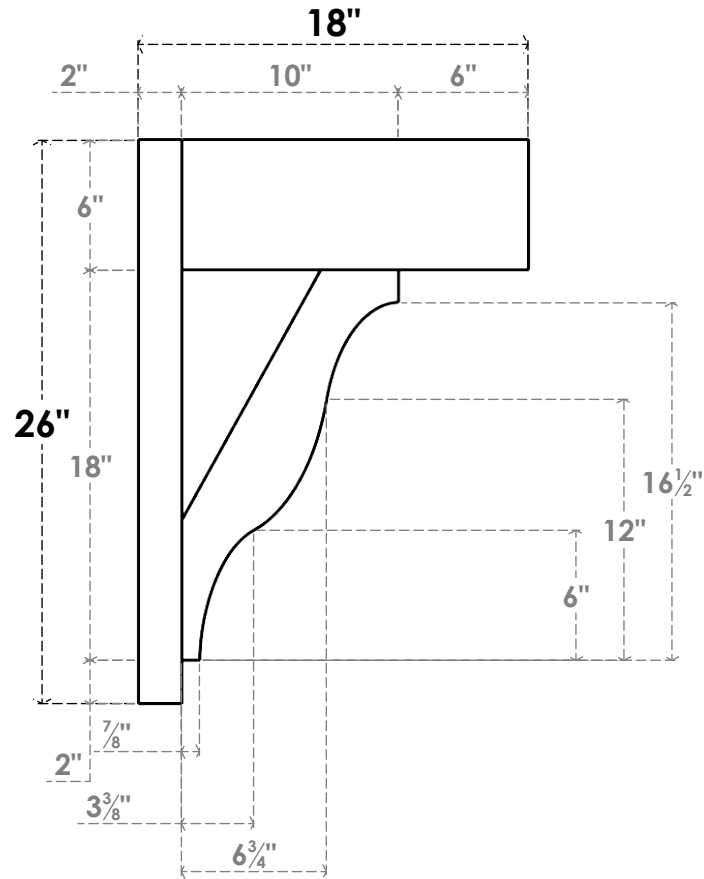

ITEM NUMBER: OUTUROC060X080X18000X26000X060X020X060FST44RCPR

6"W TOP X 8"W BACK X 18"D X 26"H X 6"T TOP X 2"T BACK TIMBERTHANE ROUGH CEDAR FUNSTON FAUX WOOD OPEN OUTLOOKER, BLOCK TOP AND BACK, 6"W CLOSED BRACE, PRIMED TAN

SIDE PROFILE

FRONT PROFILE

ISOMETRIC

GENERATED DATE : 07/06/2023

EKENA MILLWORK
2300 WEST MAIN ST.
CLARKSVILLE, TX 75426
TOLL FREE: 866-607-0453
WWW.EKENAMILLWORK.COM

NOTES

1. INSTALLATION TO BE COMPLETED IN ACCORDANCE WITH MANUFACTURER'S SPECIFICATIONS.
2. DRAWING MAY NOT BE TO SCALE
3. THIS DRAWING IS INTENDED FOR DESIGN AND PLANNING PURPOSES ONLY.
4. ALL INFORMATION CONTAINED HEREIN WAS CURRENT AT THE TIME OF DEVELOPMENT BUT MUST BE REVIEWED AND APPROVED BY THE PRODUCT MANUFACTURER TO BE CONSIDERED ACCURATE.
5. TIMBERTHANE ARCHITECTURAL PRODUCTS ARE MADE FROM HIGH DENSITY URETHANE AND COME FACTORY PRIMED