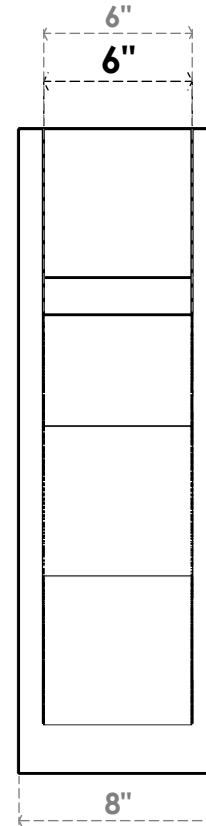

ITEM NUMBER: OUTUROC060X080X18000X26000X060X020X060FST44RCPR

6"W TOP X 8"W BACK X 18"D X 26"H X 6"T TOP X 2"T BACK TIMBERTHANE ROUGH CEDAR FUNSTON FAUX WOOD OPEN OUTLOOKER, BLOCK TOP AND BACK, 6"W CLOSED BRACE, PRIMED TAN

SIDE PROFILE

FRONT PROFILE

ISOMETRIC

GENERATED DATE : 07/06/2023

EKENA MILLWORK
2300 WEST MAIN ST.
CLARKSVILLE, TX 75426
TOLL FREE: 866-607-0453
WWW.EKENAMILLWORK.COM

NOTES

1. INSTALLATION TO BE COMPLETED IN ACCORDANCE WITH MANUFACTURER'S SPECIFICATIONS.
2. DRAWING MAY NOT BE TO SCALE
3. THIS DRAWING IS INTENDED FOR DESIGN AND PLANNING PURPOSES ONLY.
4. ALL INFORMATION CONTAINED HEREIN WAS CURRENT AT THE TIME OF DEVELOPMENT BUT MUST BE REVIEWED AND APPROVED BY THE PRODUCT MANUFACTURER TO BE CONSIDERED ACCURATE.
5. TIMBERTHANE ARCHITECTURAL PRODUCTS ARE MADE FROM HIGH DENSITY URETHANE AND COME FACTORY PRIMED