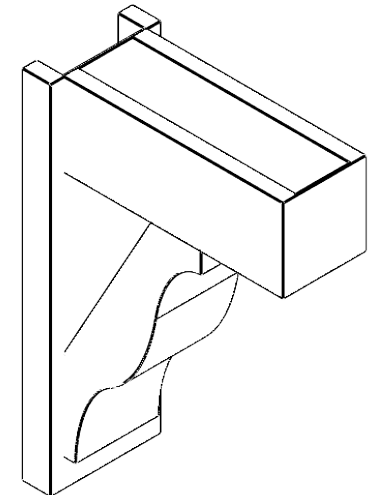

ITEM NUMBER: OUTUROC060X080X18000X26000X060X020X060FST44RCPR

6"W TOP X 8"W BACK X 18"D X 26"H X 6"T TOP X 2"T BACK TIMBERTHANE ROUGH CEDAR FUNSTON FAUX WOOD OPEN OUTLOOKER, BLOCK TOP AND BACK, 6"W CLOSED BRACE, PRIMED TAN

SIDE PROFILE

FRONT PROFILE

ISOMETRIC

GENERATED DATE : 07/06/2023

EKENA MILLWORK
2300 WEST MAIN ST.
CLARKSVILLE, TX 75426
TOLL FREE: 866-607-0453
WWW.EKENAMILLWORK.COM

NOTES

1. INSTALLATION TO BE COMPLETED IN ACCORDANCE WITH MANUFACTURER'S SPECIFICATIONS.
2. DRAWING MAY NOT BE TO SCALE
3. THIS DRAWING IS INTENDED FOR DESIGN AND PLANNING PURPOSES ONLY.
4. ALL INFORMATION CONTAINED HEREIN WAS CURRENT AT THE TIME OF DEVELOPMENT BUT MUST BE REVIEWED AND APPROVED BY THE PRODUCT MANUFACTURER TO BE CONSIDERED ACCURATE.
5. TIMBERTHANE ARCHITECTURAL PRODUCTS ARE MADE FROM HIGH DENSITY URETHANE AND COME FACTORY PRIMED