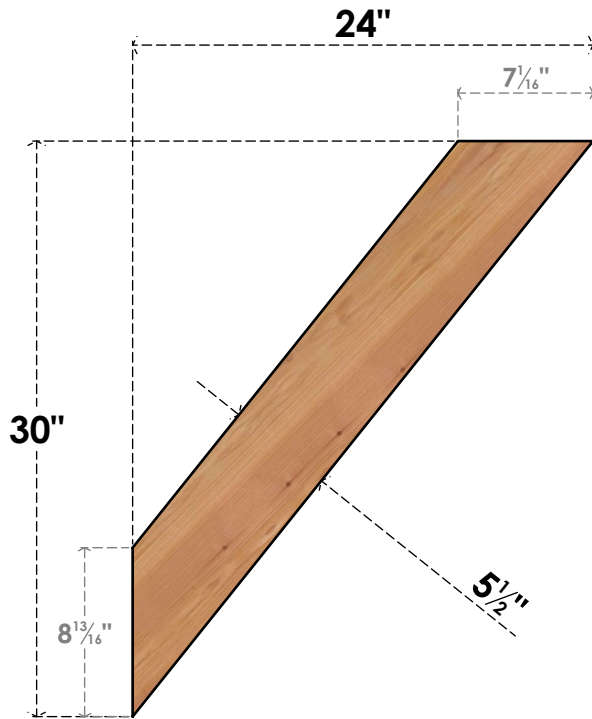

BRC06X24X30TRA00SWR

5 1/2"W X 24"D X 30"H TRADITIONAL SMOOTH BRACE, WESTERN RED CEDAR

SIDE

FRONT

EKENA MILLWORK
 2300 WEST MAIN ST.
 CLARKSVILLE, TX 75426
 TOLL FREE: 866-607-0453
 WWW.EKENAMILLWORK.COM

NOTES