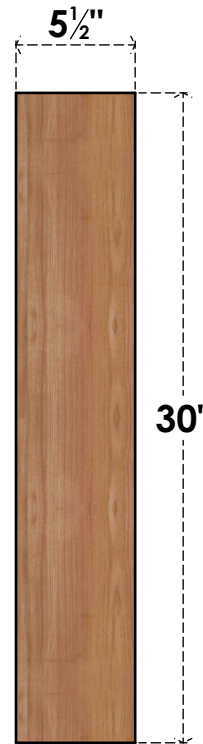

BRC06X24X30TRA00SWR

5 1/2"W X 24"D X 30"H TRADITIONAL SMOOTH BRACE, WESTERN RED CEDAR

SIDE

FRONT

EKENA MILLWORK
 2300 WEST MAIN ST.
 CLARKSVILLE, TX 75426
 TOLL FREE: 866-607-0453
 WWW.EKENAMILLWORK.COM

NOTES

1. INSTALLATION TO BE COMPLETED IN ACCORDANCE WITH MANUFACTURER'S SPECIFICATIONS.
2. DRAWING MAY NOT BE TO SCALE
3. THIS DRAWING IS INTENDED FOR DESIGN AND PLANNING PURPOSES ONLY.
4. ALL INFORMATION CONTAINED HEREIN WAS CURRENT AT THE TIME OF DEVELOPMENT BUT MUST BE REVIEWED AND APPROVED BY THE PRODUCT MANUFACTURER TO BE CONSIDERED ACCURATE.
5. PRODUCTS ARE NOT KILN DRIED. THIS ITEM IS UNIQUE AND WILL CONTAIN THE NATURAL VARIATIONS THAT THE WOOD SPECIES OFFERS. THIS MAY RESULT IN VARIATIONS UP TO 1/4"