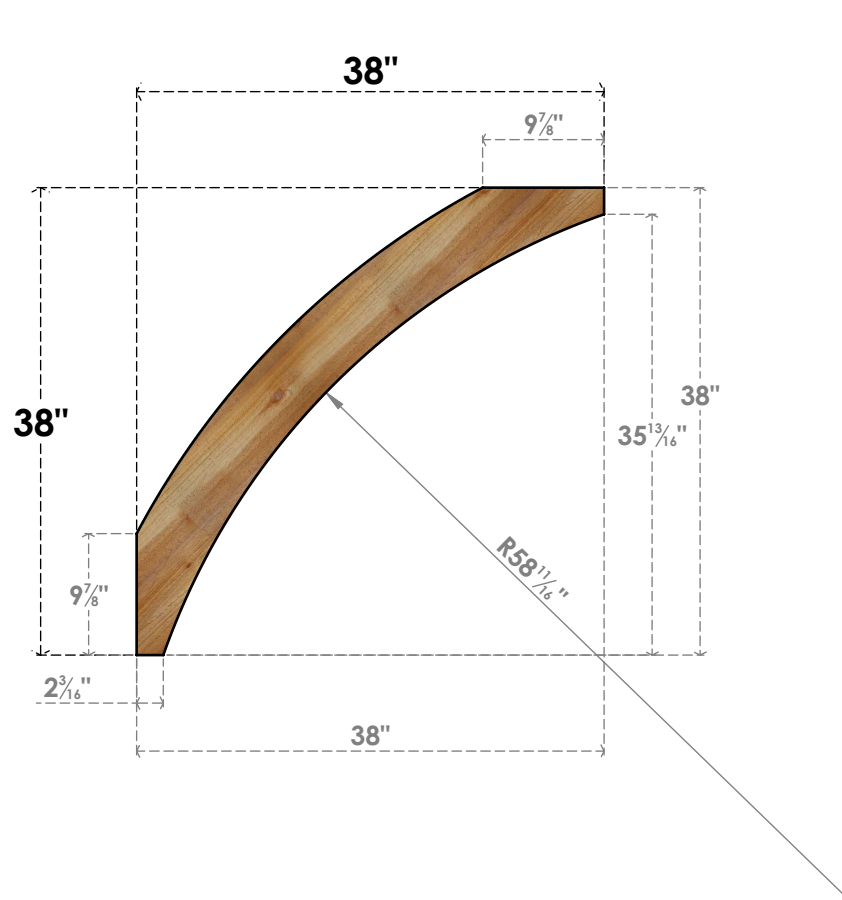

BRC04X38X38THR00RWR

4"W X 38"D X 38"H THORTON ROUGH SAWN BRACE, WESTERN RED CEDAR

SIDE

FRONT

EKENA MILLWORK
 2300 WEST MAIN ST.
 CLARKSVILLE, TX 75426
 TOLL FREE: 866-607-0453
 WWW.EKENAMILLWORK.COM

NOTES

1. INSTALLATION TO BE COMPLETED IN ACCORDANCE WITH MANUFACTURER'S SPECIFICATIONS.
2. DRAWING MAY NOT BE TO SCALE
3. THIS DRAWING IS INTENDED FOR DESIGN AND PLANNING PURPOSES ONLY.
4. ALL INFORMATION CONTAINED HEREIN WAS CURRENT AT THE TIME OF DEVELOPMENT BUT MUST BE REVIEWED AND APPROVED BY THE PRODUCT MANUFACTURER TO BE CONSIDERED ACCURATE.
5. PRODUCTS ARE NOT KILN DRIED. THIS ITEM IS UNIQUE AND WILL CONTAIN THE NATURAL VARIATIONS THAT THE WOOD SPECIES OFFERS. THIS MAY RESULT IN VARIATIONS UP TO 1/4"