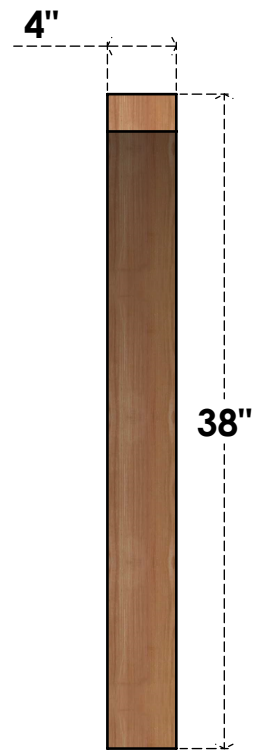

BRC04X38X38THR00RWR

4"W X 38"D X 38"H THORTON ROUGH SAWN BRACE, WESTERN RED CEDAR

SIDE

FRONT

EKENA MILLWORK
 2300 WEST MAIN ST.
 CLARKSVILLE, TX 75426
 TOLL FREE: 866-607-0453
 WWW.EKENAMILLWORK.COM

NOTES

1. INSTALLATION TO BE COMPLETED IN ACCORDANCE WITH MANUFACTURER'S SPECIFICATIONS.
2. DRAWING MAY NOT BE TO SCALE
3. THIS DRAWING IS INTENDED FOR DESIGN AND PLANNING PURPOSES ONLY.
4. ALL INFORMATION CONTAINED HEREIN WAS CURRENT AT THE TIME OF DEVELOPMENT BUT MUST BE REVIEWED AND APPROVED BY THE PRODUCT MANUFACTURER TO BE CONSIDERED ACCURATE.
5. PRODUCTS ARE NOT KILN DRIED. THIS ITEM IS UNIQUE AND WILL CONTAIN THE NATURAL VARIATIONS THAT THE WOOD SPECIES OFFERS. THIS MAY RESULT IN VARIATIONS UP TO 1/4"