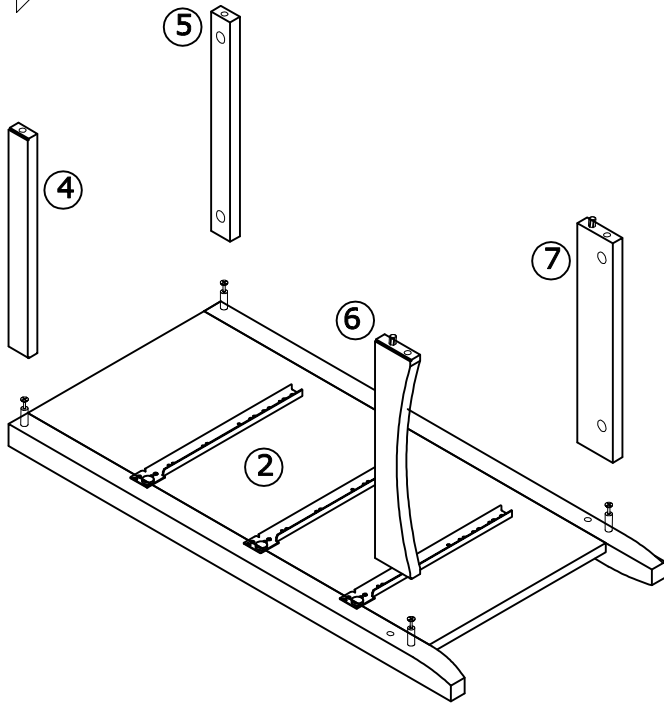

3

4

SCREWS
C Ø15x9mm
x4

5

SCREWS
C Ø15x9mm
x4

6