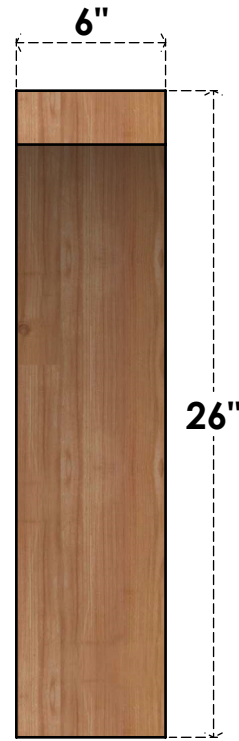

BRC06X20X26THR00RWR

6"W X 20"D X 26"H THORTON ROUGH SAWN BRACE, WESTERN RED CEDAR

SIDE

FRONT

EKENA MILLWORK
 2300 WEST MAIN ST.
 CLARKSVILLE, TX 75426
 TOLL FREE: 866-607-0453
 WWW.EKENAMILLWORK.COM

NOTES

1. INSTALLATION TO BE COMPLETED IN ACCORDANCE WITH MANUFACTURER'S SPECIFICATIONS.
2. DRAWING MAY NOT BE TO SCALE
3. THIS DRAWING IS INTENDED FOR DESIGN AND PLANNING PURPOSES ONLY.
4. ALL INFORMATION CONTAINED HEREIN WAS CURRENT AT THE TIME OF DEVELOPMENT BUT MUST BE REVIEWED AND APPROVED BY THE PRODUCT MANUFACTURER TO BE CONSIDERED ACCURATE.
5. PRODUCTS ARE NOT KILN DRIED. THIS ITEM IS UNIQUE AND WILL CONTAIN THE NATURAL VARIATIONS THAT THE WOOD SPECIES OFFERS. THIS MAY RESULT IN VARIATIONS UP TO 1/4"