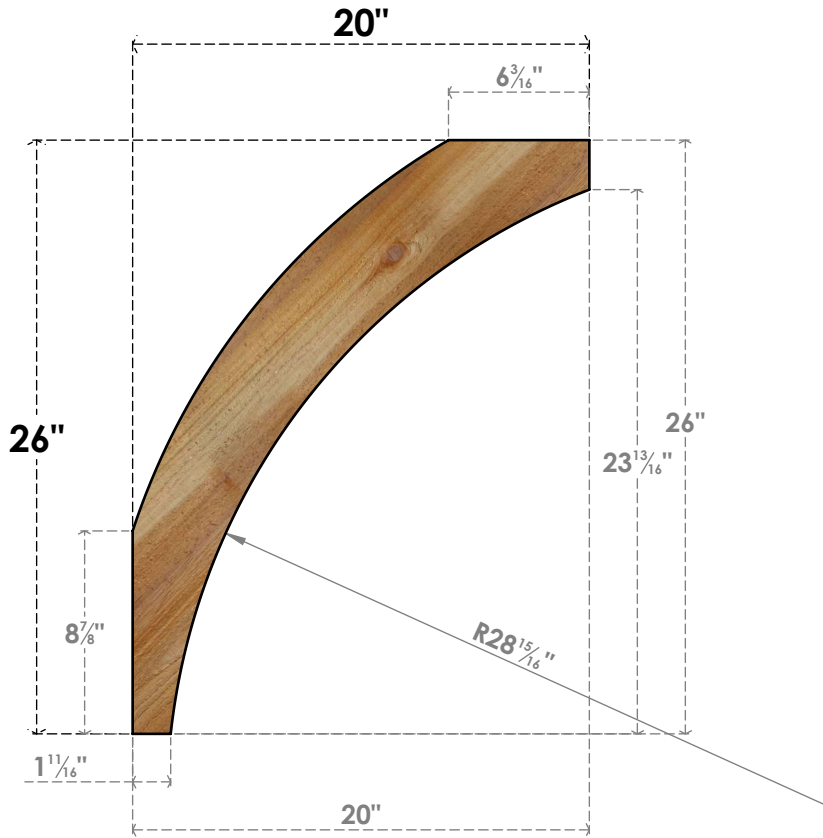

BRC06X20X26THR00RWR

6"W X 20"D X 26"H THORTON ROUGH SAWN BRACE, WESTERN RED CEDAR

SIDE

FRONT

EKENA MILLWORK
 2300 WEST MAIN ST.
 CLARKSVILLE, TX 75426
 TOLL FREE: 866-607-0453
 WWW.EKENAMILLWORK.COM

NOTES

1. INSTALLATION TO BE COMPLETED IN ACCORDANCE WITH MANUFACTURER'S SPECIFICATIONS.
2. DRAWING MAY NOT BE TO SCALE
3. THIS DRAWING IS INTENDED FOR DESIGN AND PLANNING PURPOSES ONLY.
4. ALL INFORMATION CONTAINED HEREIN WAS CURRENT AT THE TIME OF DEVELOPMENT BUT MUST BE REVIEWED AND APPROVED BY THE PRODUCT MANUFACTURER TO BE CONSIDERED ACCURATE.
5. PRODUCTS ARE NOT KILN DRIED. THIS ITEM IS UNIQUE AND WILL CONTAIN THE NATURAL VARIATIONS THAT THE WOOD SPECIES OFFERS. THIS MAY RESULT IN VARIATIONS UP TO 1/4"