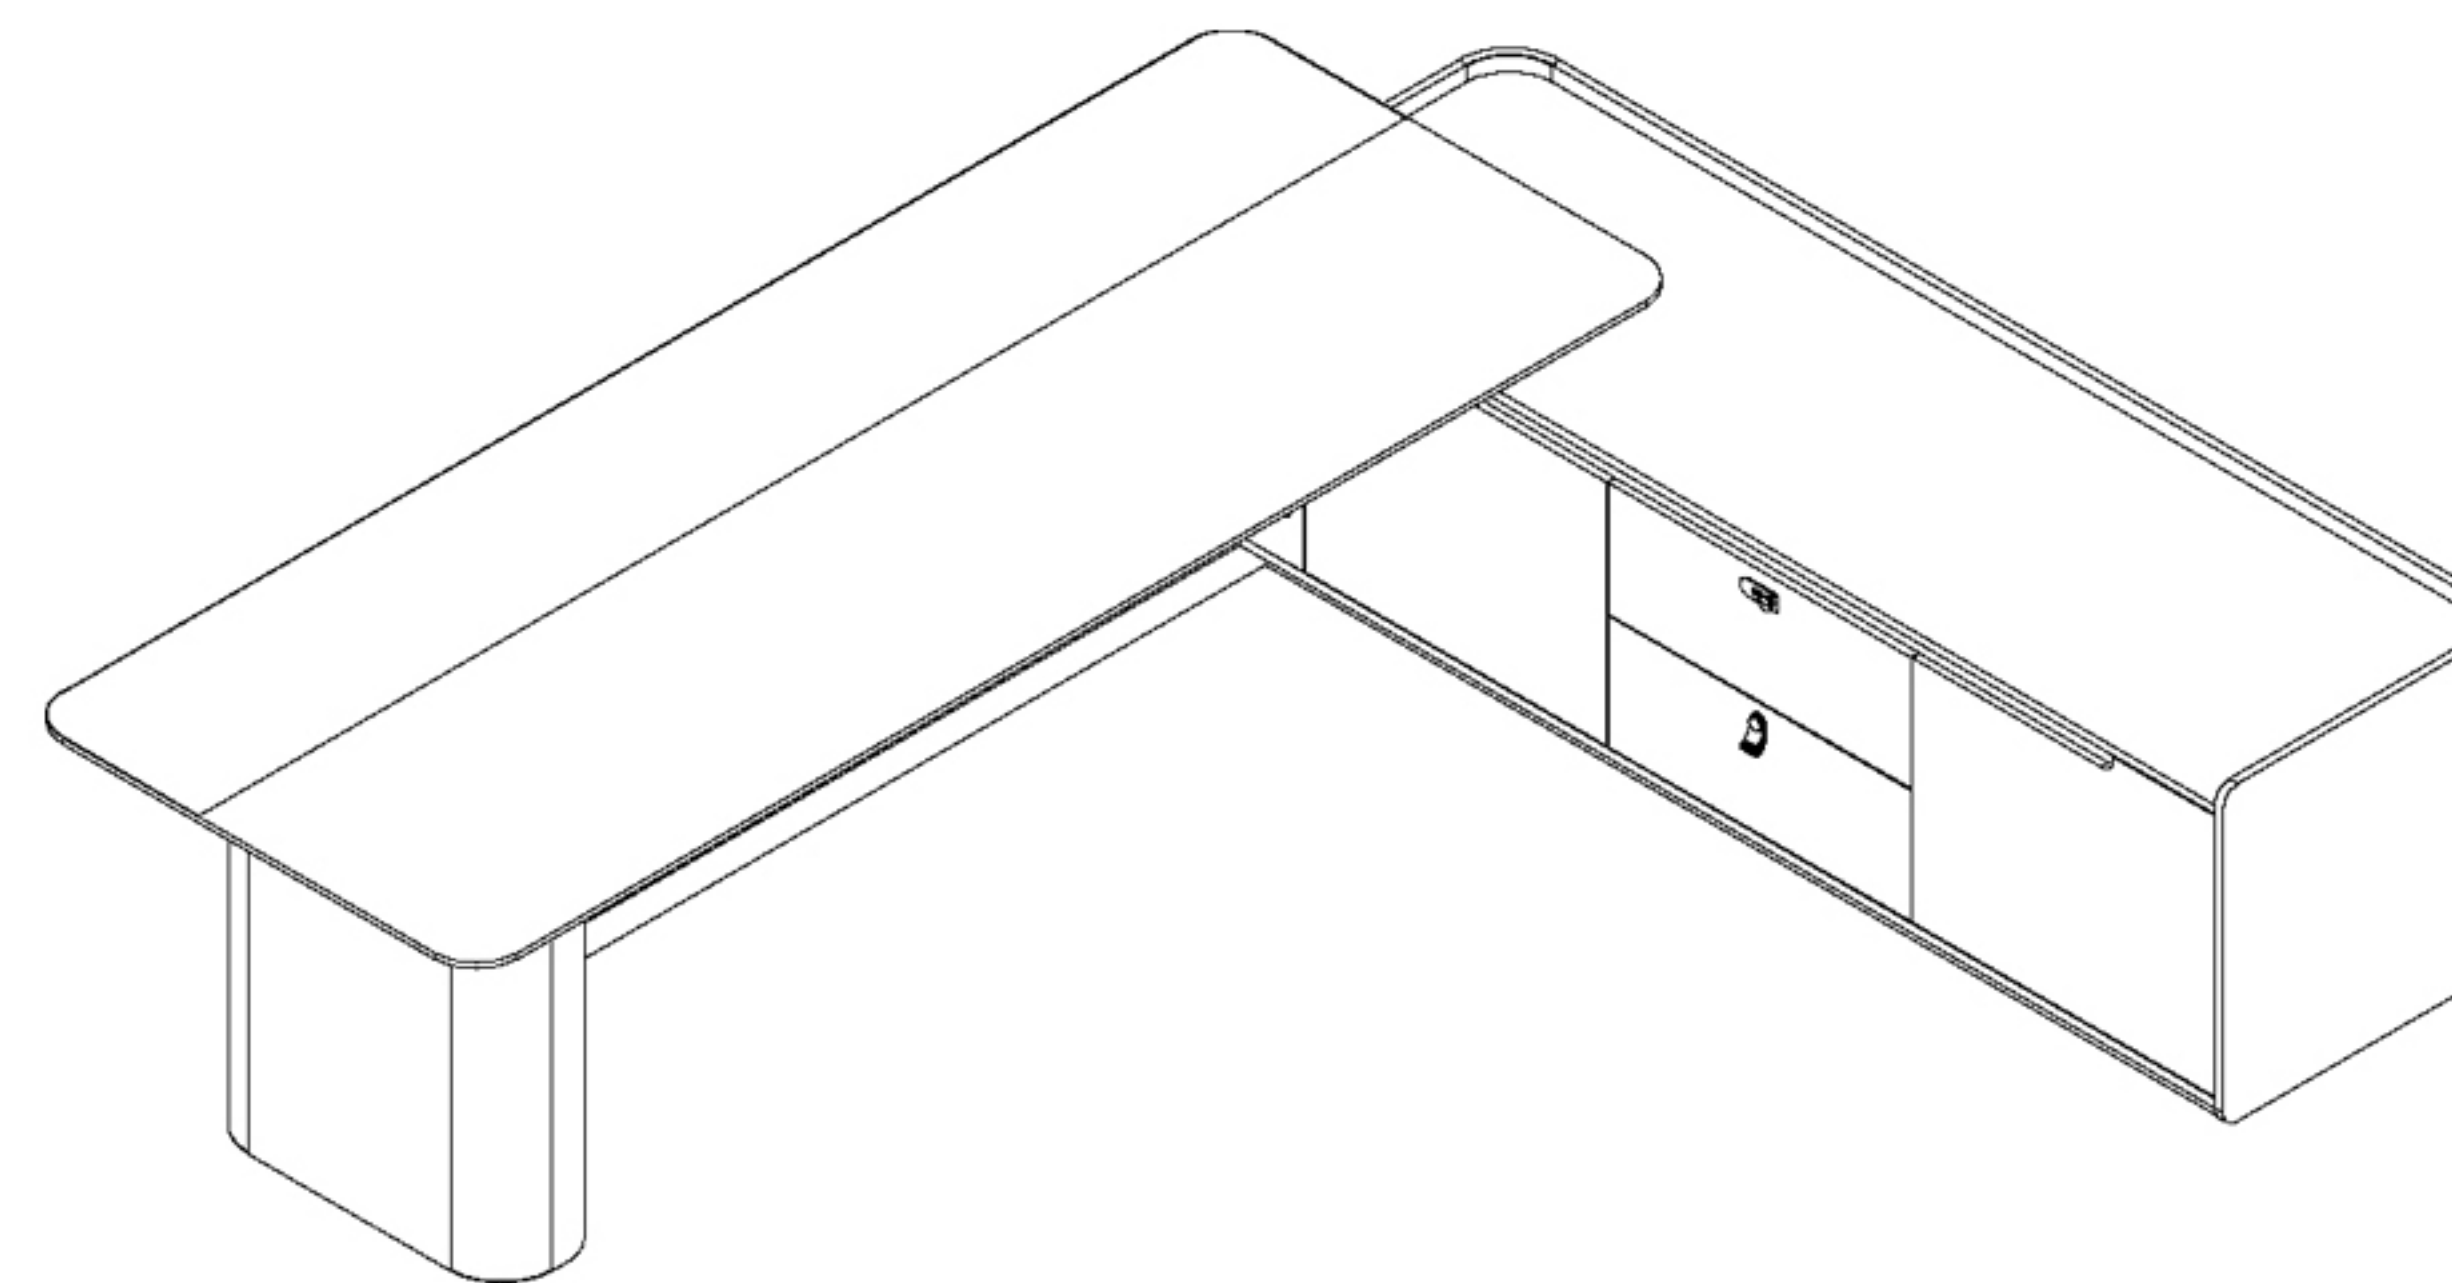

Executive Desk Assembly Guide

SKU: LBZ-2020

Finished Assembly Image

Component Details

No.	Component Name	Quantity
1	Large Desktop	1
2	Support Box 1	2
3	Support Box 2	1
4	Pedestal Side Panel	1
5	Pedestal Side Panel	1
6	Pedestal Shelf	2
7	Pedestal Cross Rail	1
8	Pedestal Inner Side Panel	1
9	Cross Rail	2
10	Front Panel	1
11	Top Panel	1
12	Bottom Panel	1
13	Side Panel	1
14	Back Panel	1
15	Inner Side Panel	2
16	End Panel	1
17	Hinge Strip	1
18	Decorative Panel	2
19	Door Panel	2
20	Drawer Front Panel	2

Product Exploded View Diagram

Product Name:	Executive Desk
Series Name:	Dale Series
Model Number:	LBZ-2020
Product Dimensions:	79" x 70" x 30"
Color:	Dale Wood Grain + Deo White
Page:	Page 1 of 2

Product Model: LBZ-2020

Item No.	Part Name	Specifications	Illustration	Quantity
A	Cable box			1
B	Teardrop-shaped cooling fan			1
C	Three-in-one	Standard		144
D	Wooden dowel	Standard		64
E	Straight hinge for wooden doors			4
F	Three-section rail	14-inch		2
G	Combination lock			1
H	Single-hole leather pull handle			1
I	Self-tapping screws	4*16		68
J	Round-head self-tapping screws	4*30		16