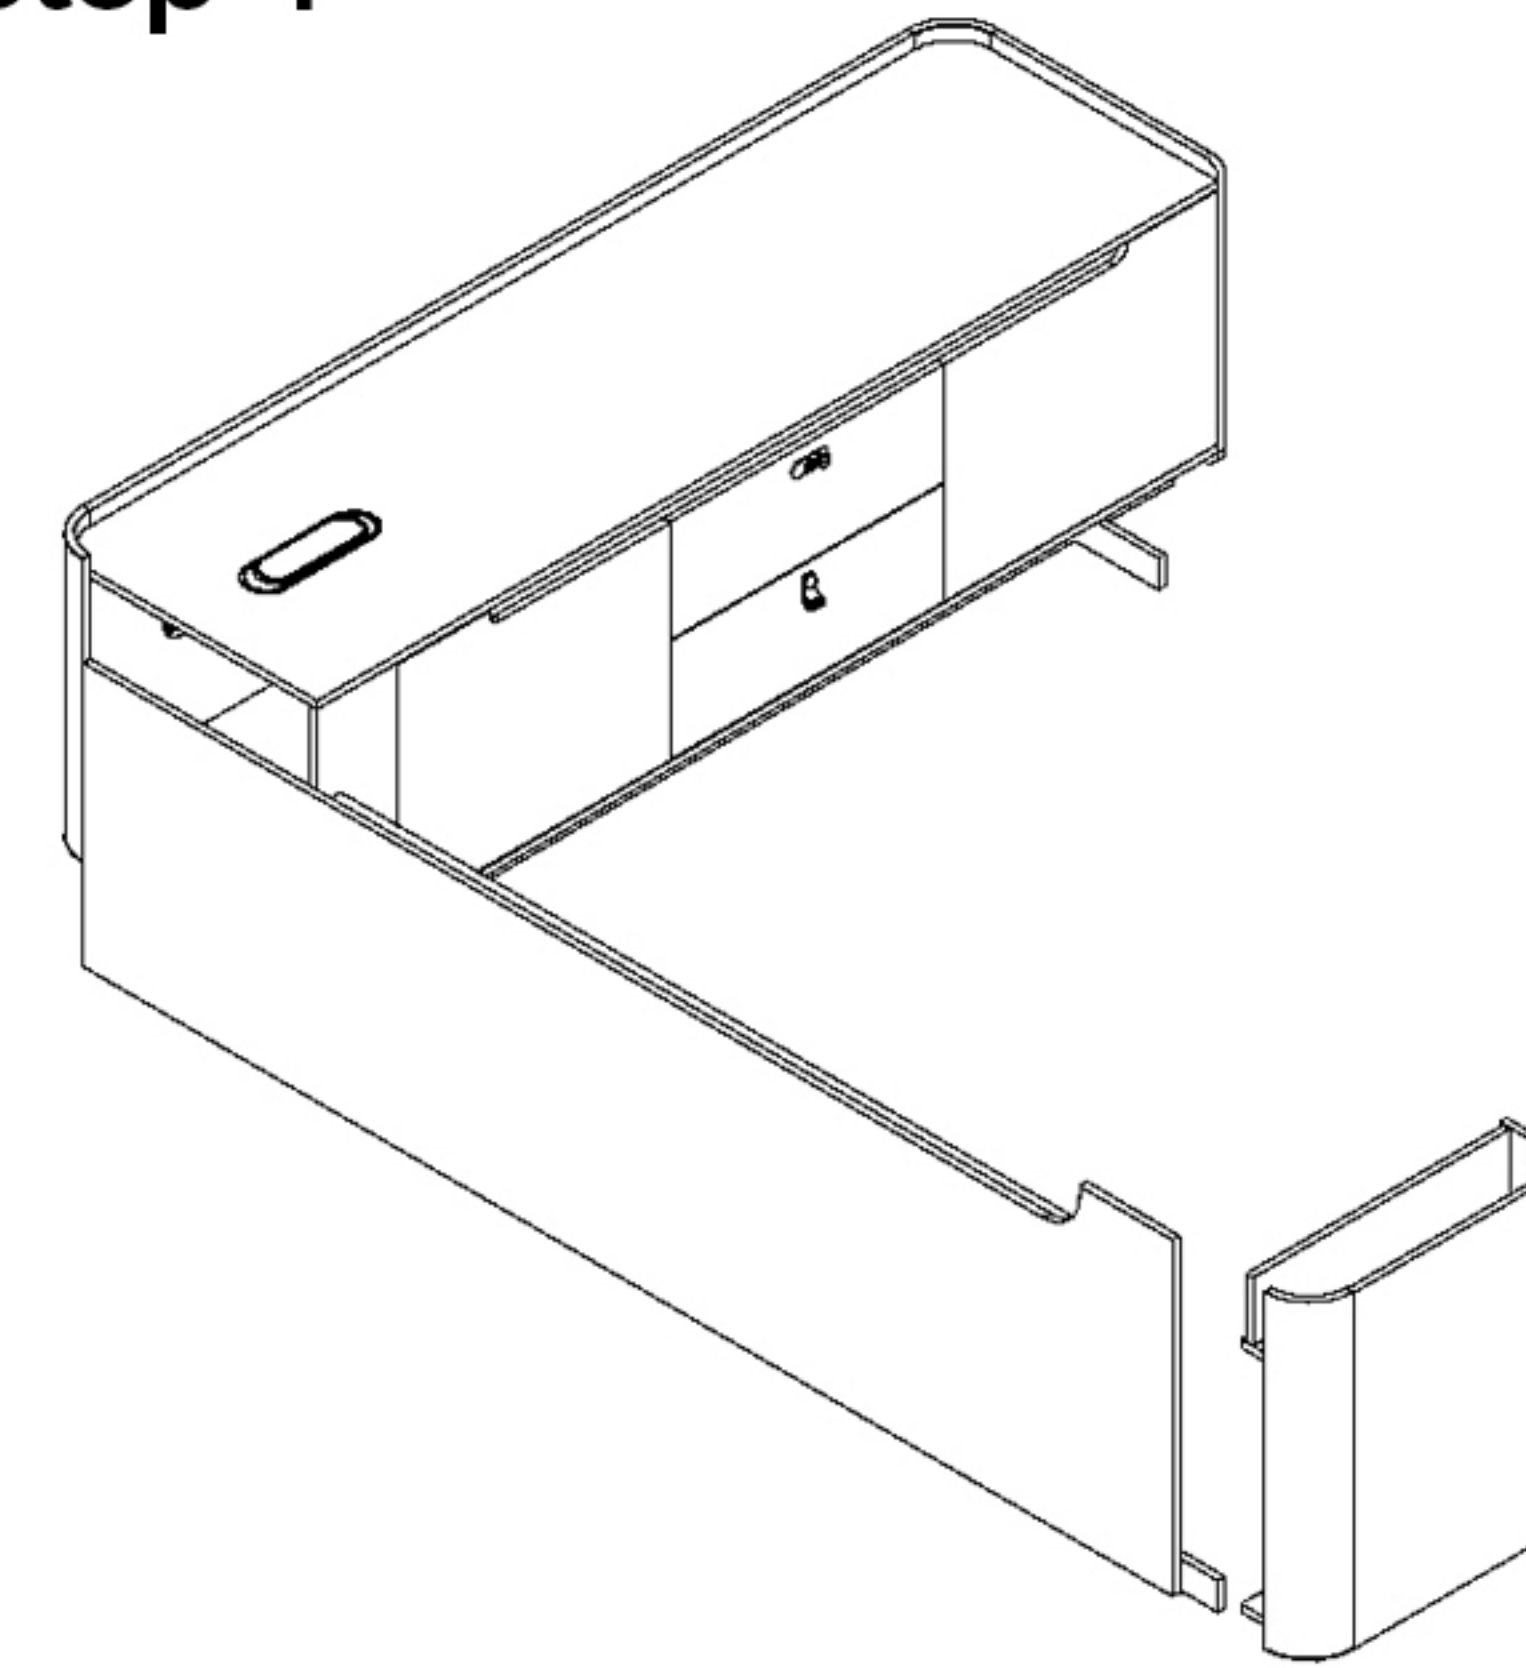

Executive Desk Assembly Guide

SKU: LBZ-2020

Finished Assembly Image

Component Details

No.	Component Name	Quantity
1	Large Desktop	1
2	Support Box 1	2
3	Support Box 2	1
4	Pedestal Side Panel	1
5	Pedestal Side Panel	1
6	Pedestal Shelf	2
7	Pedestal Cross Rail	1
8	Pedestal Inner Side Panel	1
9	Cross Rail	2
10	Front Panel	1
11	Top Panel	1
12	Bottom Panel	1
13	Side Panel	1
14	Back Panel	1
15	Inner Side Panel	2
16	End Panel	1
17	Hinge Strip	1
18	Decorative Panel	2
19	Door Panel	2
20	Drawer Front Panel	2

Product Exploded View Diagram

Product Name:	Executive Desk
Series Name:	Dale Series
Model Number:	LBZ-2020
Product Dimensions:	79" x 70" x 30"
Color:	Dale Wood Grain + Deo White
Page:	Page 1 of 2

Product Model: LBZ-2020

Assembly Steps Diagram

Assembly Tools

Step 1

Step 2

Step 3

Step 4

Step 5

Step 6

Item No.	Part Name	Specifications	Illustration	Quantity
A	Cable box			1
B	Teardrop-shaped cooling fan			1
C	Three-in-one	Standard		144
D	Wooden dowel	Standard		64
E	Straight hinge for wooden doors			4
F	Three-section rail	14-inch		2
G	Combination lock			1
H	Single-hole leather pull handle			1
I	Self-tapping screws	4*16		68
J	Round-head self-tapping screws	4*30		16