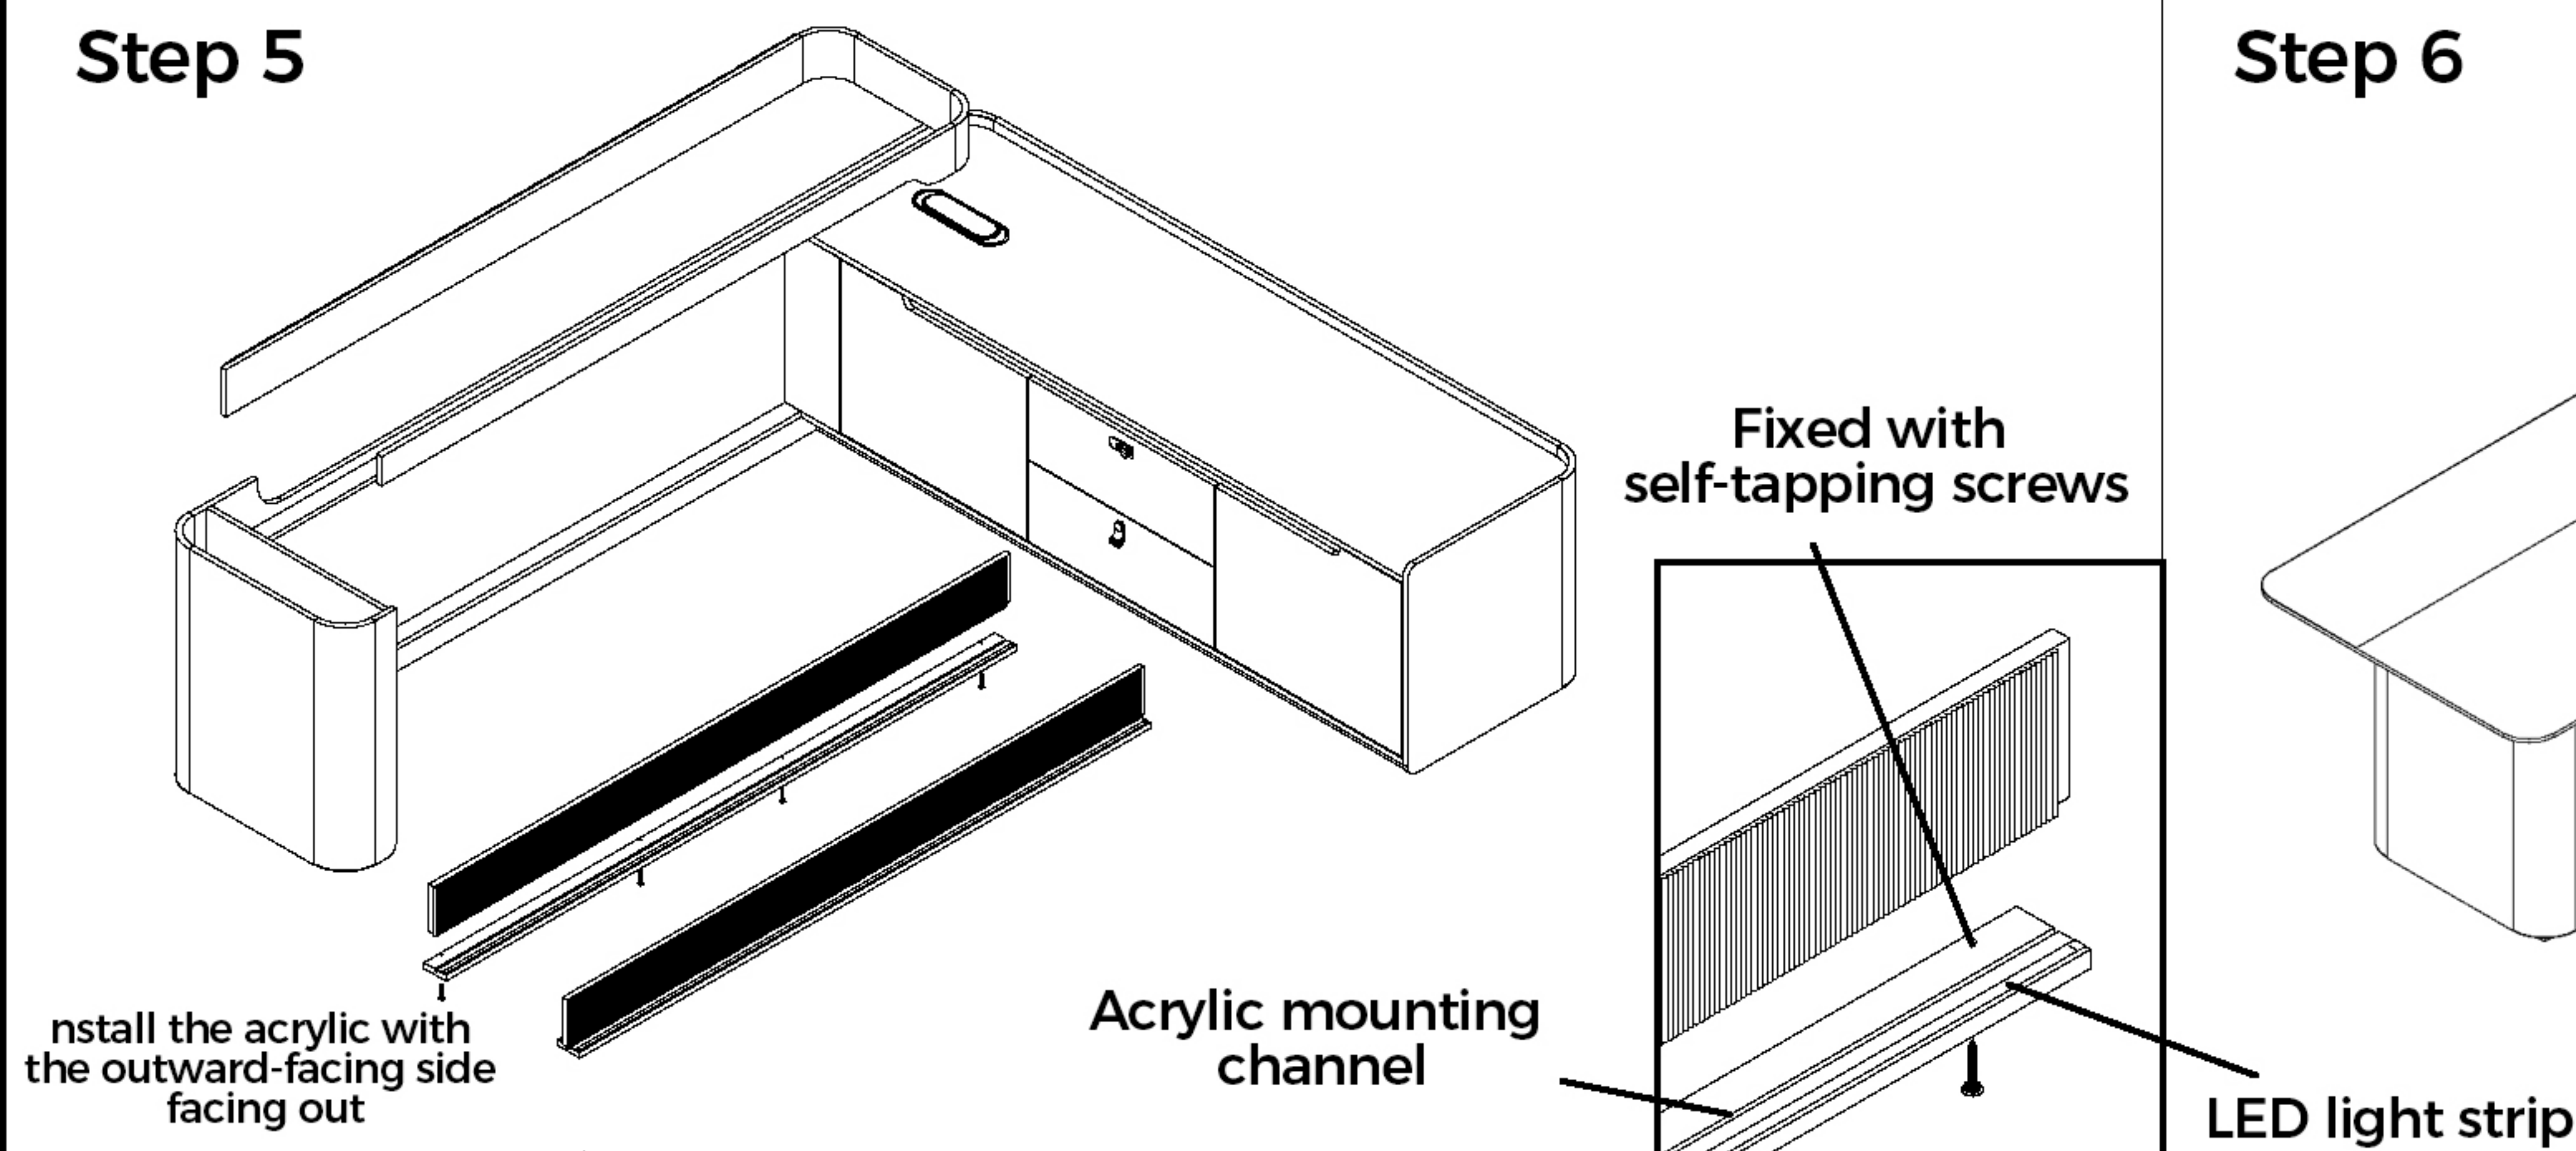

Product Exploded View Diagram

Product Name:	Executive Desk
Series Name:	Dale Series
Model Number:	LBZ-2020
Product Dimensions:	79" x 70" x 30"
Color:	Dale Wood Grain + Deo White
Page:	Page 1 of 2

Product Model: LBZ-2020

Assembly Steps Diagram

Assembly Tools

Step 1

Step 2

Step 3

Step 4

Step 5

Step 6

Item No.	Part Name	Specifications	Illustration	Quantity
A	Cable box			1
B	Teardrop-shaped cooling fan			1
C	Three-in-one	Standard		144
D	Wooden dowel	Standard		64
E	Straight hinge for wooden doors			4
F	Three-section rail	14-inch		2
G	Combination lock			1
H	Single-hole leather pull handle			1
I	Self-tapping screws	4*16		68
J	Round-head self-tapping screws	4*30		16