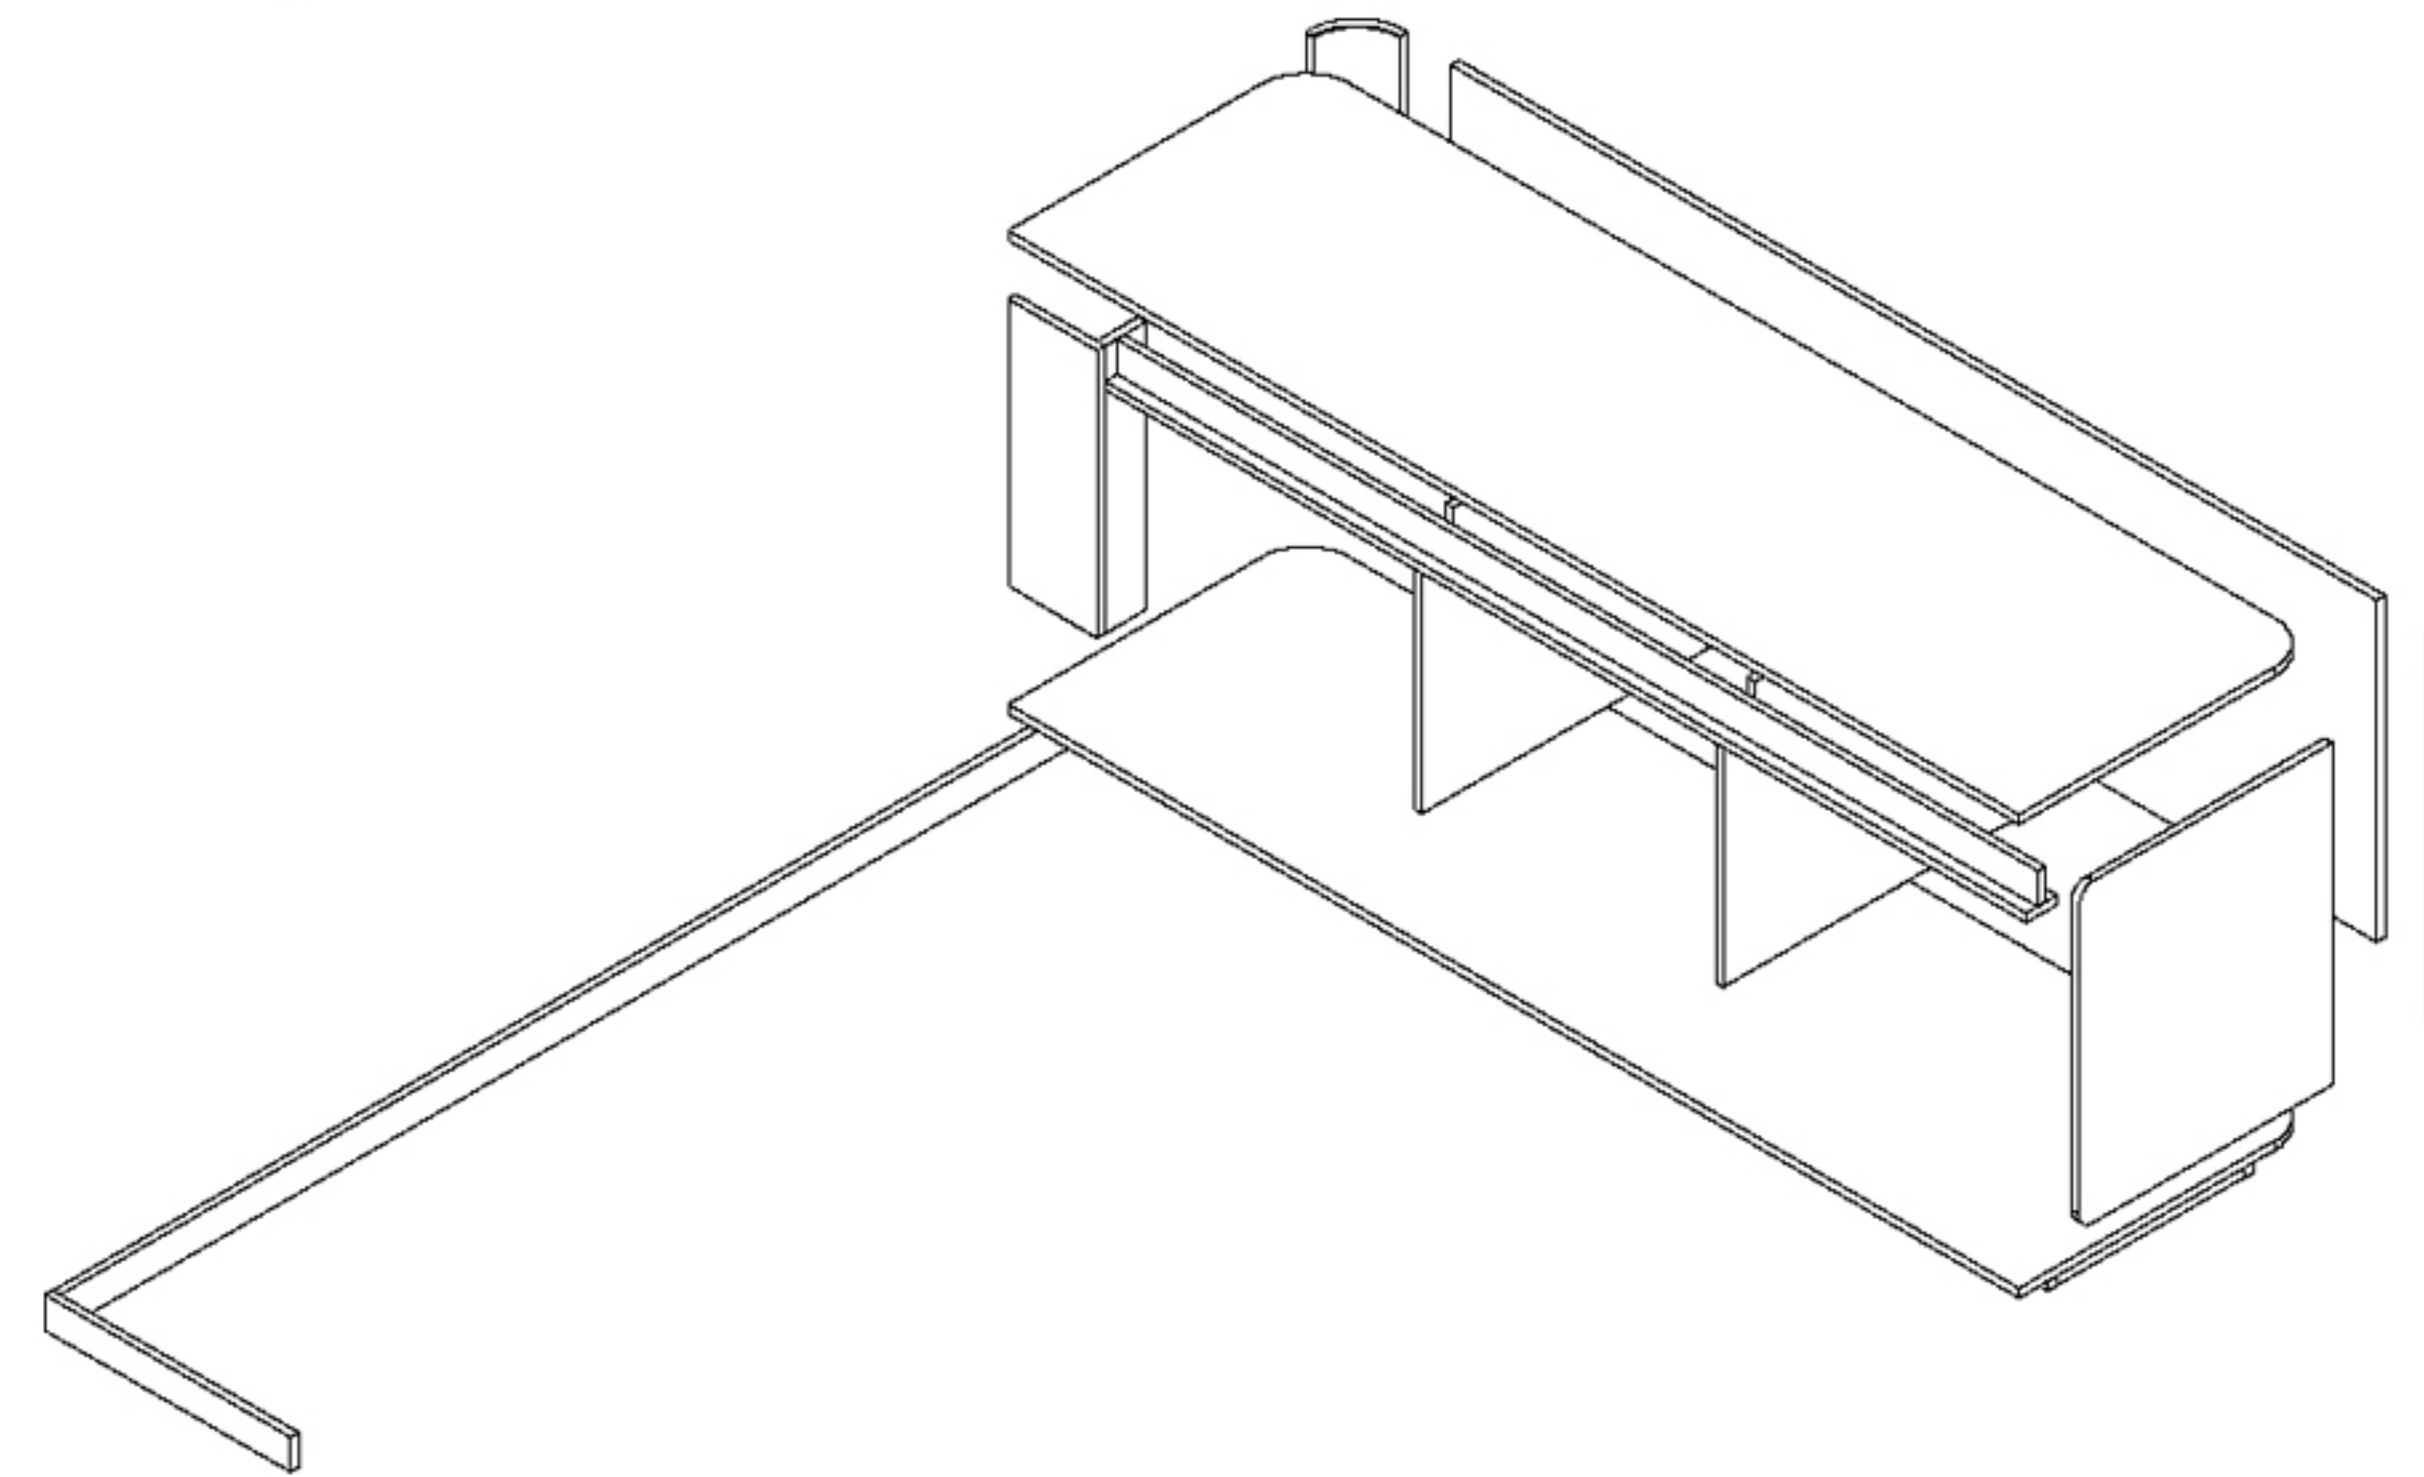

Product Model: LBZ-2020

Assembly Steps Diagram

Assembly Tools

Step 2

Step 3

Item No.	Part Name	Specifications	Illustration	Quantity
A	Cable box			1
B	Teardrop-shaped cooling fan			1
C	Three-in-one	Standard		144
D	Wooden dowel	Standard		64
E	Straight hinge for wooden doors			4
F	Three-section rail	14-inch		2
G	Combination lock			1
H	Single-hole leather pull handle			1
I	Self-tapping screws	4*16		68
J	Round-head self-tapping screws	4*30		16