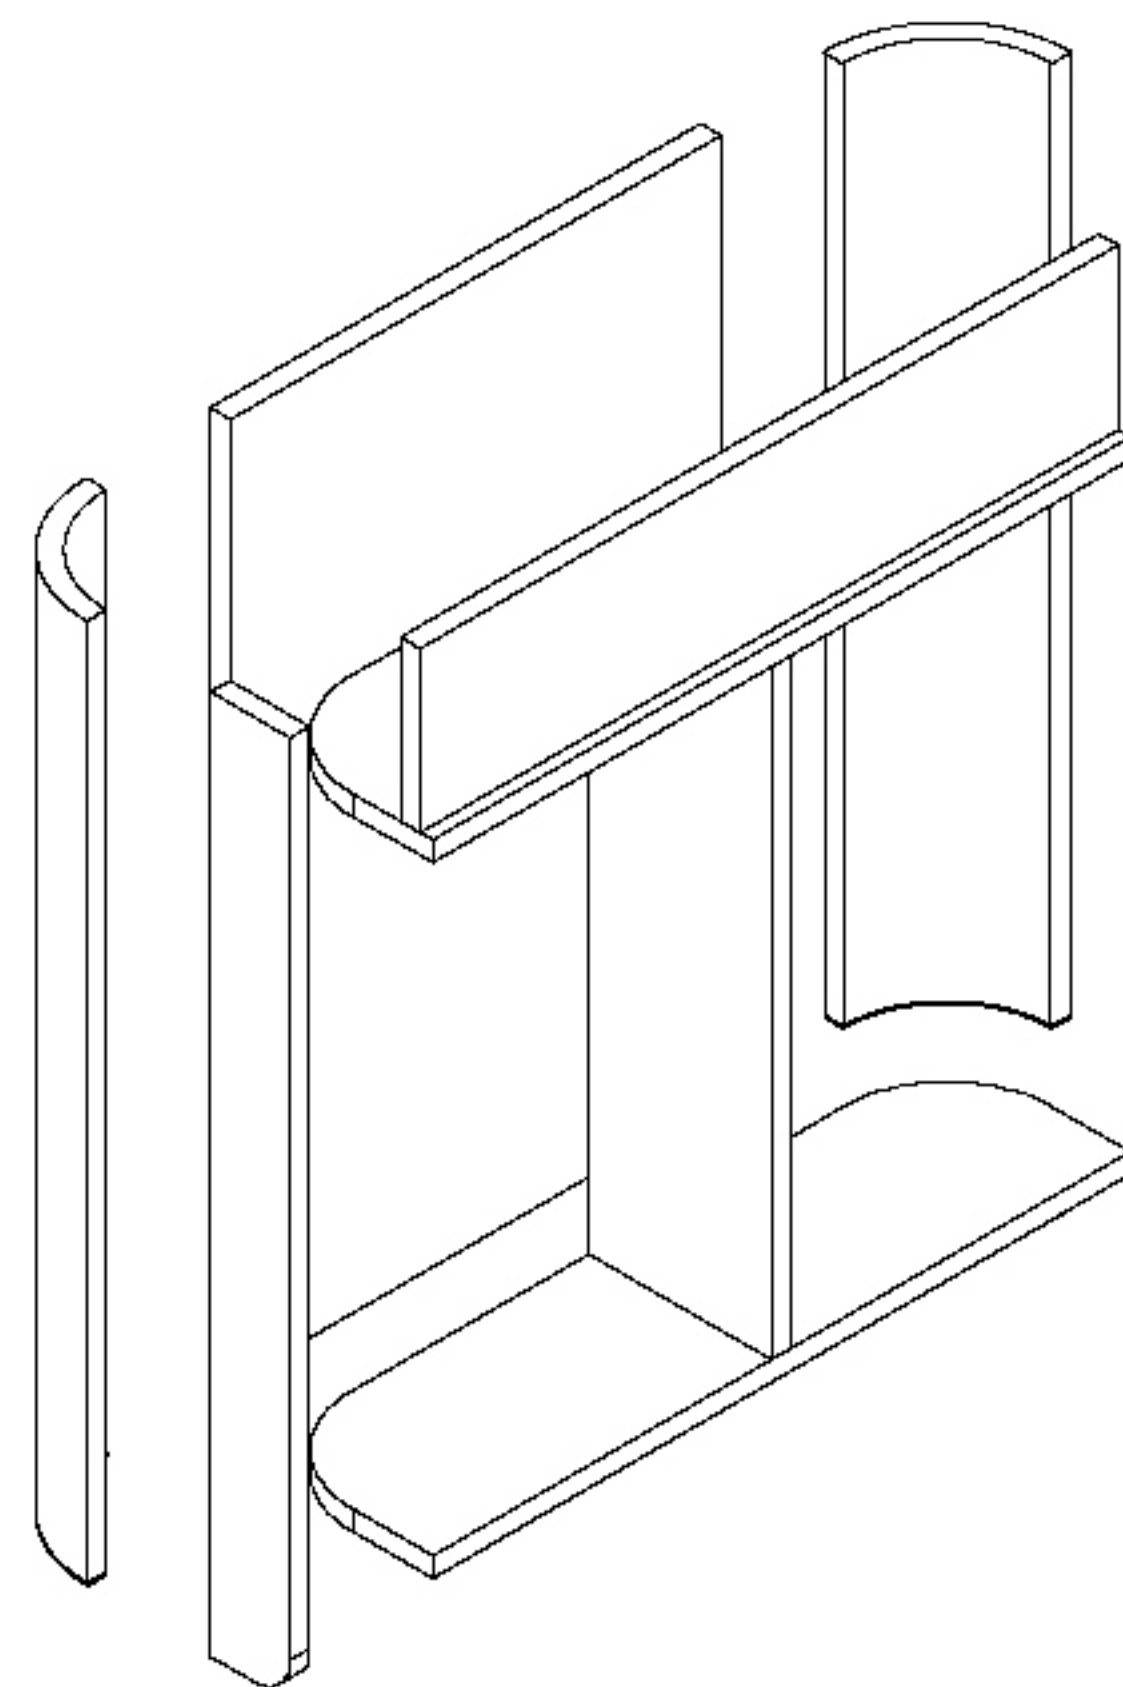

Executive Desk Assembly Guide

SKU: LBZ-2020

Finished Assembly Image

Component Details

No.	Component Name	Quantity
1	Large Desktop	1
2	Support Box 1	2
3	Support Box 2	1
4	Pedestal Side Panel	1
5	Pedestal Side Panel	1
6	Pedestal Shelf	2
7	Pedestal Cross Rail	1
8	Pedestal Inner Side Panel	1
9	Cross Rail	2
10	Front Panel	1
11	Top Panel	1
12	Bottom Panel	1
13	Side Panel	1
14	Back Panel	1
15	Inner Side Panel	2
16	End Panel	1
17	Hinge Strip	1
18	Decorative Panel	2
19	Door Panel	2
20	Drawer Front Panel	2

Product Exploded View Diagram

Product Name:	Executive Desk
Series Name:	Dale Series
Model Number:	LBZ-2020
Product Dimensions:	79" x 70" x 30"
Color:	Dale Wood Grain + Deo White
Page:	Page 1 of 2

Product Model: LBZ-2020

Assembly Steps Diagram

Assembly Tools

Step 1

Step 2

Step 3

Step 4

Step 5

Step 6

Item No.	Part Name	Specifications	Illustration	Quantity
A	Cable box			1
B	Teardrop-shaped cooling fan			1
C	Three-in-one	Standard		144
D	Wooden dowel	Standard		64
E	Straight hinge for wooden doors			4
F	Three-section rail	14-inch		2
G	Combination lock			1
H	Single-hole leather pull handle			1
I	Self-tapping screws	4*16		68
J	Round-head self-tapping screws	4*30		16