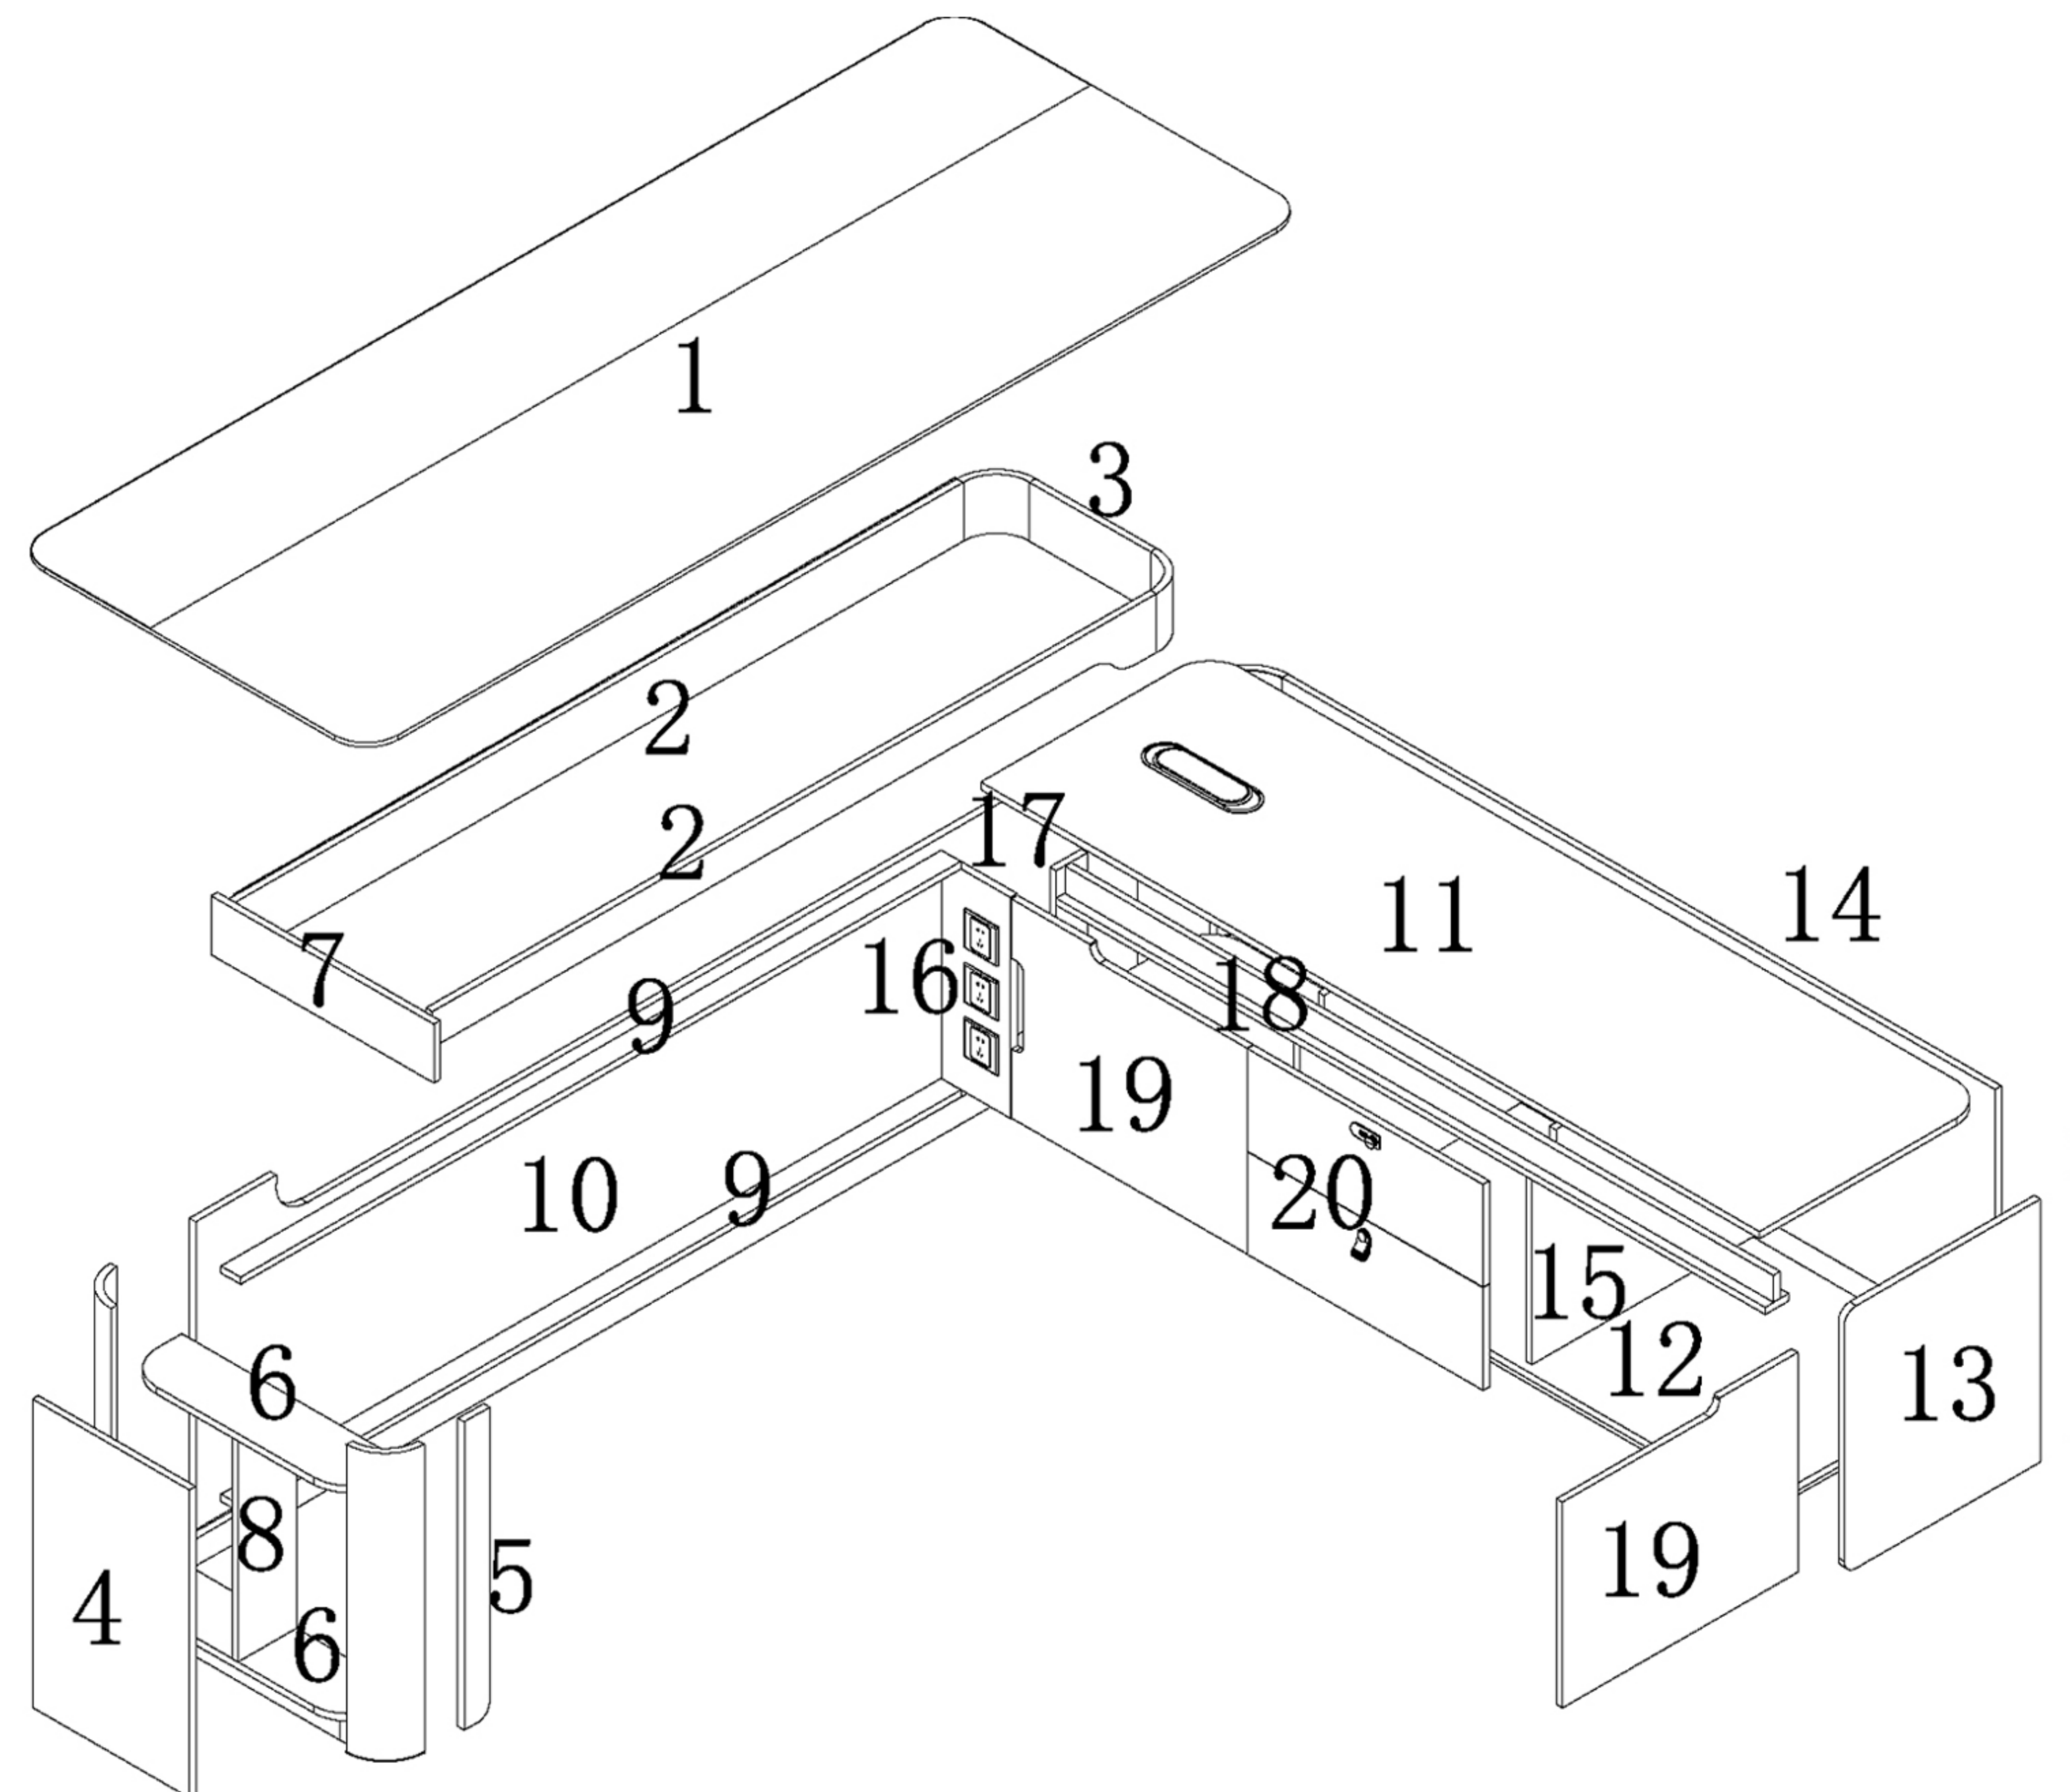

Executive Desk Assembly Guide

SKU: LBZ-2020

Finished Assembly Image

Component Details

No.	Component Name	Quantity
1	Large Desktop	1
2	Support Box 1	2
3	Support Box 2	1
4	Pedestal Side Panel	1
5	Pedestal Side Panel	1
6	Pedestal Shelf	2
7	Pedestal Cross Rail	1
8	Pedestal Inner Side Panel	1
9	Cross Rail	2
10	Front Panel	1
11	Top Panel	1
12	Bottom Panel	1
13	Side Panel	1
14	Back Panel	1
15	Inner Side Panel	2
16	End Panel	1
17	Hinge Strip	1
18	Decorative Panel	2
19	Door Panel	2
20	Drawer Front Panel	2

Product Exploded View Diagram

Product Name:	Executive Desk
Series Name:	Dale Series
Model Number:	LBZ-2020
Product Dimensions:	79" x 70" x 30"
Color:	Dale Wood Grain + Deo White
Page:	Page 1 of 2

Product Model: LBZ-2020

Assembly Steps Diagram

Assembly Tools

Step 1

Step 2

Step 3

Step 4

Step 5

Step 6