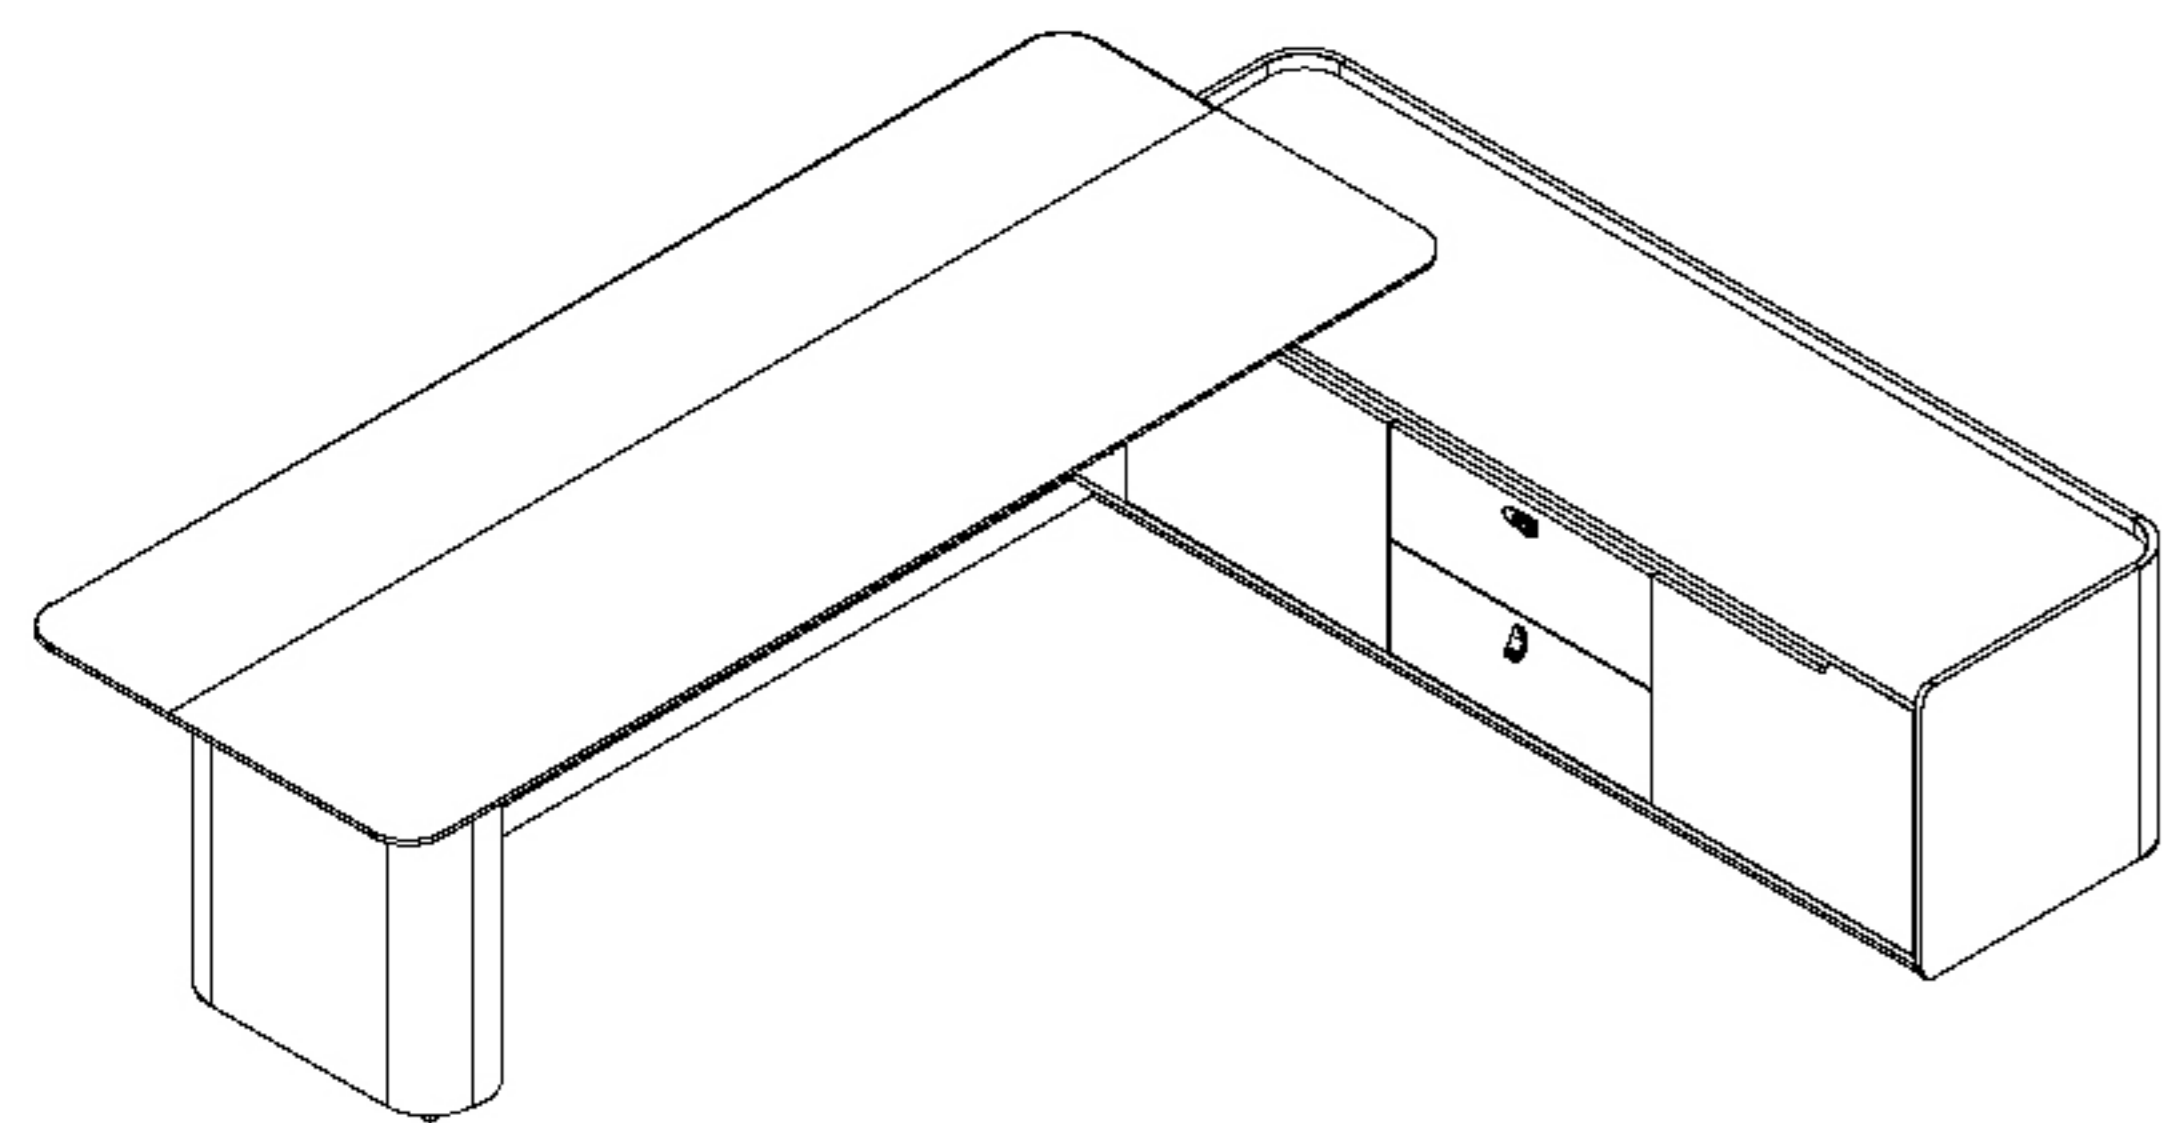

Executive Desk Assembly Guide

SKU: LBZ-2020

Finished Assembly Image

Component Details

No.	Component Name	Quantity
1	Large Desktop	1
2	Support Box 1	2
3	Support Box 2	1
4	Pedestal Side Panel	1
5	Pedestal Side Panel	1
6	Pedestal Shelf	2
7	Pedestal Cross Rail	1
8	Pedestal Inner Side Panel	1
9	Cross Rail	2
10	Front Panel	1
11	Top Panel	1
12	Bottom Panel	1
13	Side Panel	1
14	Back Panel	1
15	Inner Side Panel	2
16	End Panel	1
17	Hinge Strip	1
18	Decorative Panel	2
19	Door Panel	2
20	Drawer Front Panel	2

Product Exploded View Diagram

Product Name:	Executive Desk
Series Name:	Dale Series
Model Number:	LBZ-2020
Product Dimensions:	79" x 70" x 30"
Color:	Dale Wood Grain + Deo White
Page:	Page 1 of 2

Product Model: LBZ-2020

Item No.	Part Name	Specifications	Illustration	Quantity
A	Cable box			1
B	Teardrop-shaped cooling fan			1
C	Three-in-one	Standard		144
D	Wooden dowel	Standard		64
E	Straight hinge for wooden doors			4
F	Three-section rail	14-inch		2
G	Combination lock			1
H	Single-hole leather pull handle			1
I	Self-tapping screws	4*16		68
J	Round-head self-tapping screws	4*30		16