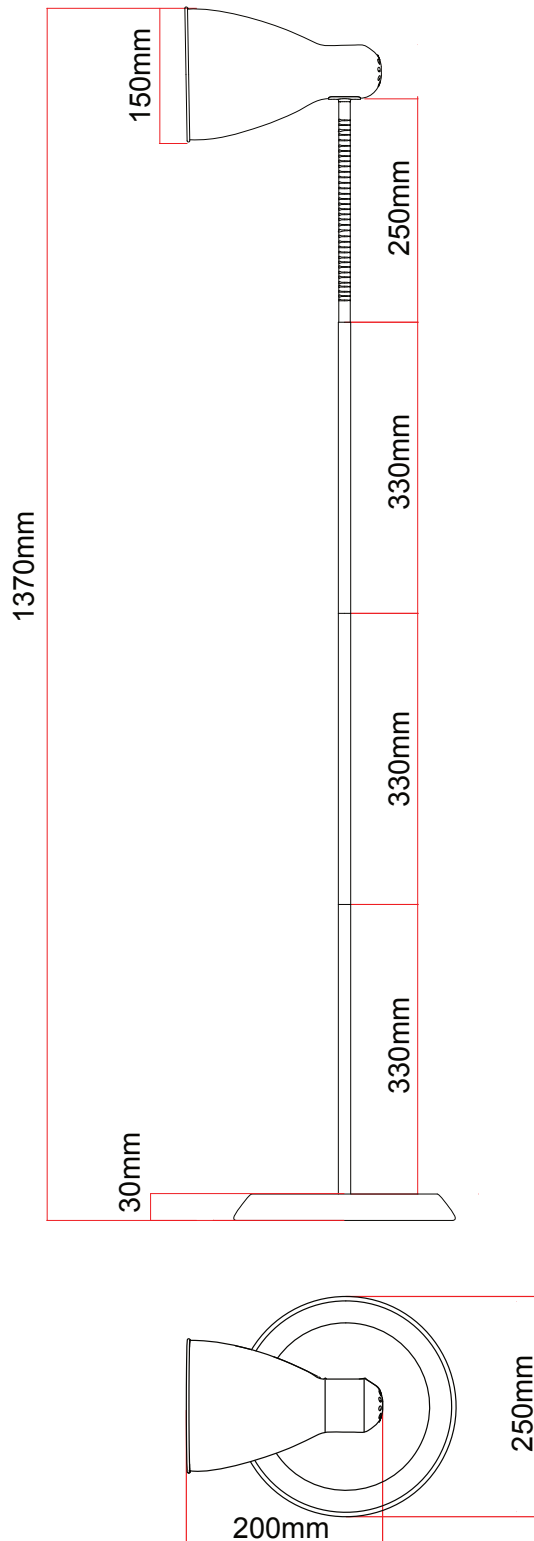

CERTIFICATION

CONTACT