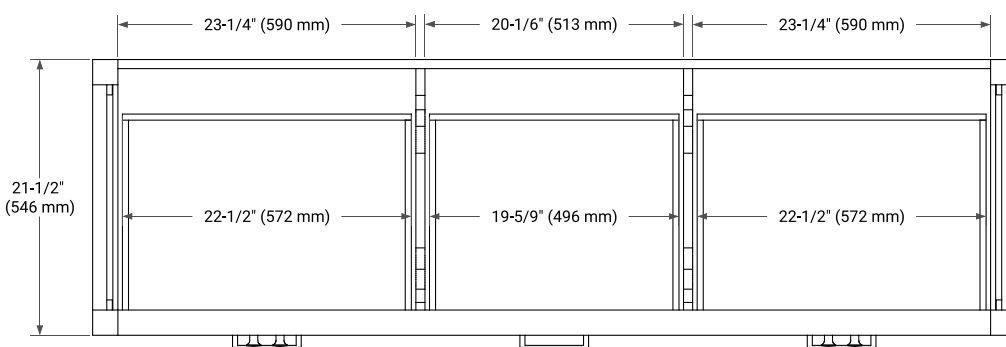

72" DOUBLE SINK BASE CABINET

BASE CABINET DIMENSIONS

72" W x 21.5" D x 34.5" H

FEATURES

- Solid wood frame & plywood panels
- Dovetail drawers and joints
- Soft closing doors & drawers

HARDWARE FINISHES*

Brushed Nickel Satin Brass Matte Black Polished Chrome

PLAN VIEW

73" DOUBLE RECTANGLE SINK COUNTERTOP WITH 1.5" THICKNESS

OVERALL DIMENSIONS

73" W x 22" D x 1.5" H

COUNTERTOP OPTIONS

Carrara Marble

White Quartz

FEATURES

- Solid countertop with mitered edges & seams
- Undermount white rectangular sink
- Pre-drilled for 8" widespread faucet

INCLUDED

- Countertop
- Matching Backsplash
- Rectangle Sinks

COUNTERTOP PLAN VIEW

EDGE SIDE VIEW

THREE DIMENSIONAL COUNTERTOP VIEW