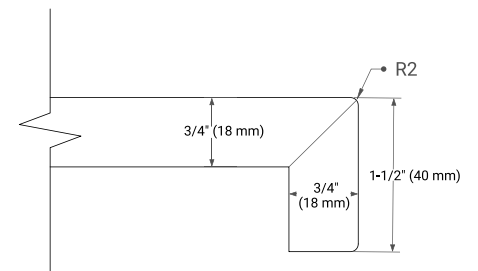

PLAN VIEW

73" DOUBLE RECTANGLE SINK COUNTERTOP WITH 1.5" THICKNESS

OVERALL DIMENSIONS

73" W x 22" D x 1.5" H

COUNTERTOP OPTIONS

Carrara Marble

White Quartz

FEATURES

- Solid countertop with mitered edges & seams
- Undermount white rectangular sink
- Pre-drilled for 8" widespread faucet

INCLUDED

- Countertop
- Matching Backsplash
- Rectangle Sinks

COUNTERTOP PLAN VIEW

EDGE SIDE VIEW

THREE DIMENSIONAL COUNTERTOP VIEW