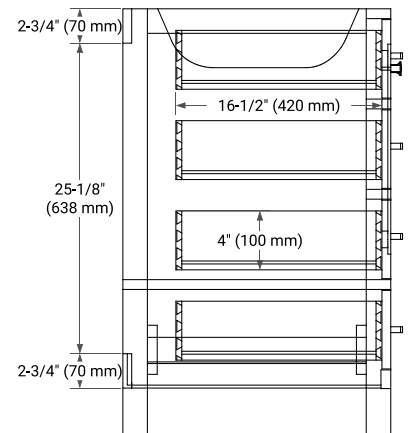

72" DOUBLE SINK BASE CABINET

BASE CABINET DIMENSIONS

72" W x 21.5" D x 34.5" H

FEATURES

- Solid wood frame & plywood panels
- Dovetail drawers and joints
- Soft closing doors & drawers

HARDWARE FINISHES*

Brushed Nickel Satin Brass Matte Black Polished Chrome

PLAN VIEW

73" DOUBLE RECTANGLE SINK COUNTERTOP WITH 1.5" THICKNESS

OVERALL DIMENSIONS

73" W x 22" D x 1.5" H

COUNTERTOP OPTIONS

Carrara Marble

White Quartz

FEATURES

- Solid countertop with mitered edges & seams
- Undermount white rectangular sink
- Pre-drilled for 8" widespread faucet

INCLUDED

- Countertop
- Matching Backsplash
- Rectangle Sinks

COUNTERTOP PLAN VIEW

EDGE SIDE VIEW

THREE DIMENSIONAL COUNTERTOP VIEW