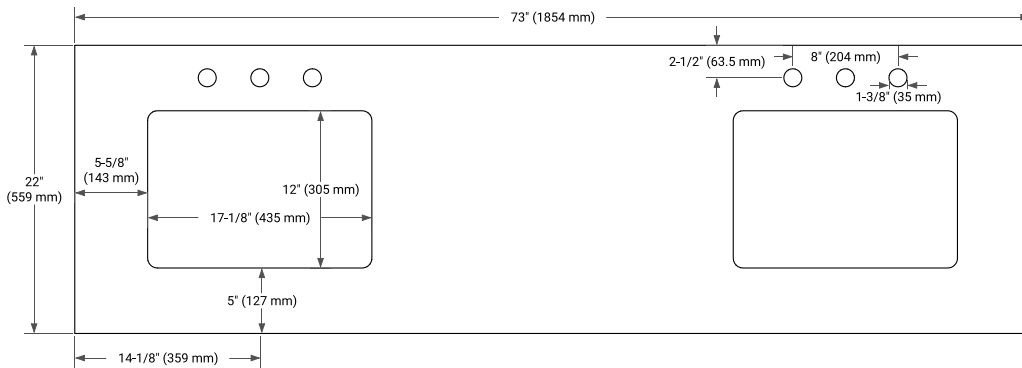

PLAN VIEW

73" DOUBLE RECTANGLE SINK COUNTERTOP WITH 1.5" THICKNESS

OVERALL DIMENSIONS

73" W x 22" D x 1.5" H

COUNTERTOP OPTIONS

Carrara Marble

White Quartz

FEATURES

- Solid countertop with mitered edges & seams
- Undermount white rectangular sink
- Pre-drilled for 8" widespread faucet

INCLUDED

- Countertop
- Matching Backsplash
- Rectangle Sinks

COUNTERTOP PLAN VIEW

EDGE SIDE VIEW

THREE DIMENSIONAL COUNTERTOP VIEW