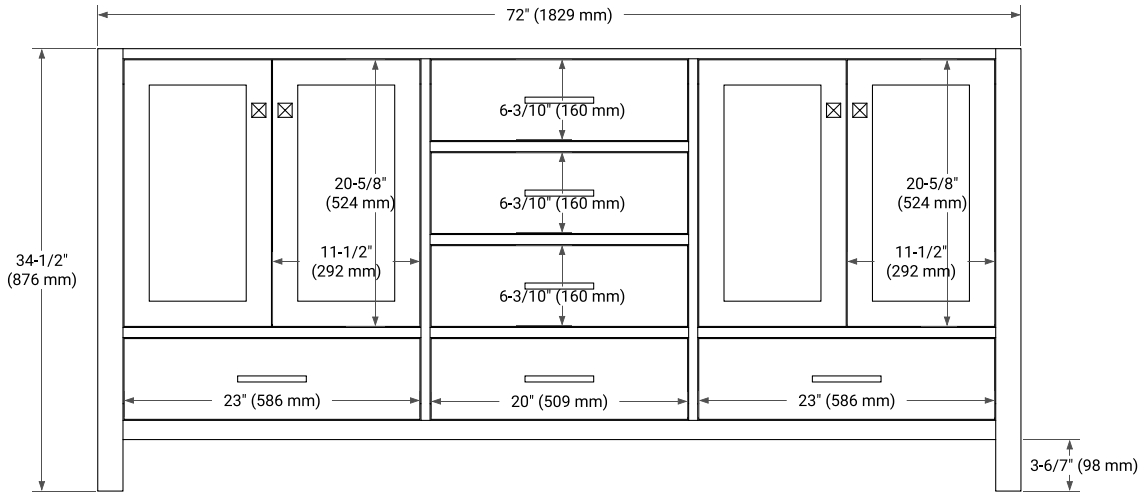

72" DOUBLE SINK BASE CABINET

BASE CABINET DIMENSIONS

72" W x 21.5" D x 34.5" H

FEATURES

- Solid wood frame & plywood panels
- Dovetail drawers and joints
- Soft closing doors & drawers

HARDWARE FINISHES*

Brushed Nickel   Satin Brass   Matte Black   Polished Chrome

Hardware comes preinstalled with the illustrated option. Other finishes are available on our online store if you prefer a different one.

AVAILABLE COLORS

White   Grey   Midnight Blue   Espresso   Oak

FRONT VIEW

SIDE VIEW

PLAN VIEW