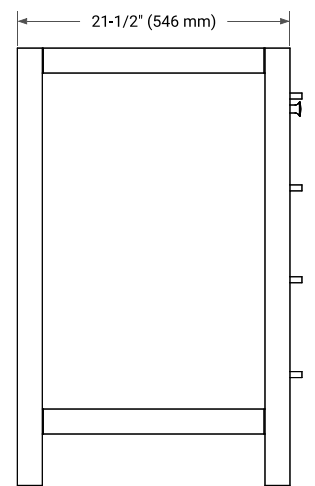

72" DOUBLE SINK BASE CABINET

BASE CABINET DIMENSIONS

72" W x 21.5" D x 34.5" H

FEATURES

- Solid wood frame & plywood panels
- Dovetail drawers and joints
- Soft closing doors & drawers

HARDWARE FINISHES*

Brushed Nickel Satin Brass Matte Black Polished Chrome

PLAN VIEW

73" DOUBLE RECTANGLE SINK COUNTERTOP WITH 1.5" THICKNESS

OVERALL DIMENSIONS

73" W x 22" D x 1.5" H

COUNTERTOP OPTIONS

Carrara Marble

White Quartz

FEATURES

- Solid countertop with mitered edges & seams
- Undermount white rectangular sink
- Pre-drilled for 8" widespread faucet

INCLUDED

- Countertop
- Matching Backsplash
- Rectangle Sinks

COUNTERTOP PLAN VIEW

EDGE SIDE VIEW

THREE DIMENSIONAL COUNTERTOP VIEW