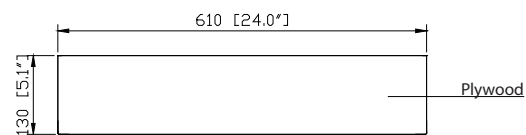

## Nominal Dimension

- 24W x 5.1D x 32H (inches)

## Product Diagrams

Front

Back

Side

Top