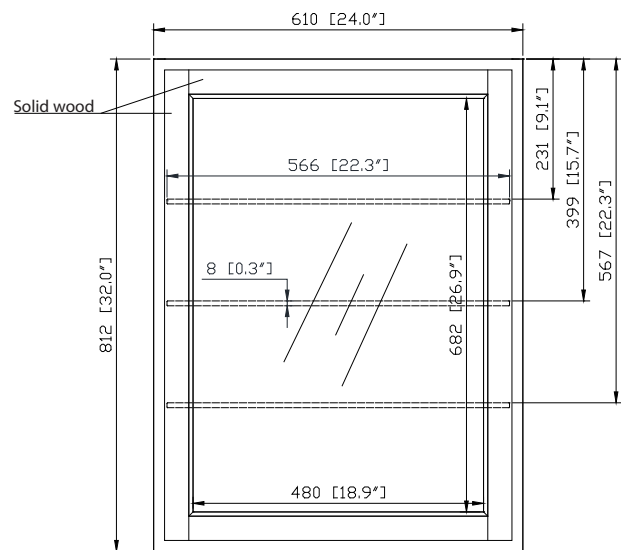

## Features

- Durable poplar wood frame
- Beveled-edge mirror
- 1 soft-close door
- 3 glass shelves inside
- Mirror backing inside cabinet
- Mirror cabinet hangs vertically
- Wall cleat for easy hanging and leveling

## Nominal Dimension

- 24W x 5.1D x 32H (inches)

## Product Diagrams

Front

Back

Side

Top