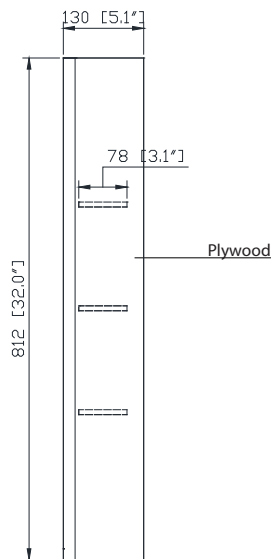

## Features

- Durable poplar wood frame
- Beveled-edge mirror
- 1 soft-close door
- 3 glass shelves inside
- Mirror backing inside cabinet
- Mirror cabinet hangs vertically
- Wall cleat for easy hanging and leveling

## Nominal Dimension

- 24W x 5.1D x 32H (inches)

## Related Items

Vanity

## Product Diagrams

Front

Back

Side

Top