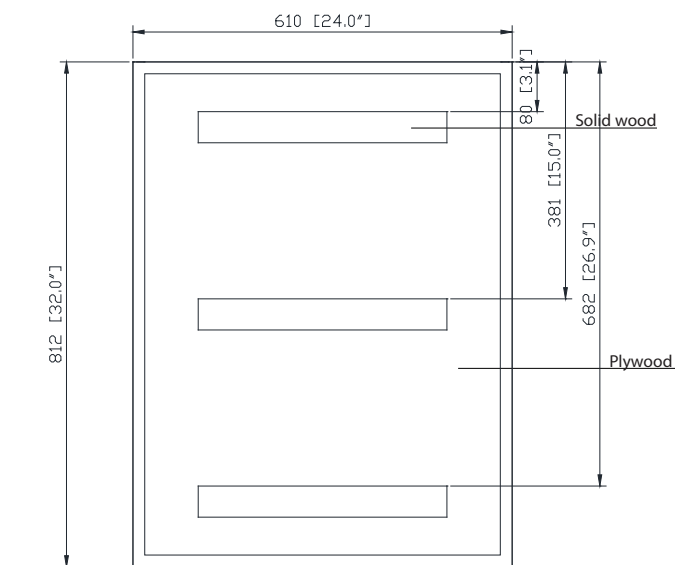

## Features

- Durable poplar wood frame
- Beveled-edge mirror
- 1 soft-close door
- 3 glass shelves inside
- Mirror backing inside cabinet
- Mirror cabinet hangs vertically
- Wall cleat for easy hanging and leveling

## Nominal Dimension

- 24W x 5.1D x 32H (inches)

## Product Diagrams

Front

Back

Side

Top