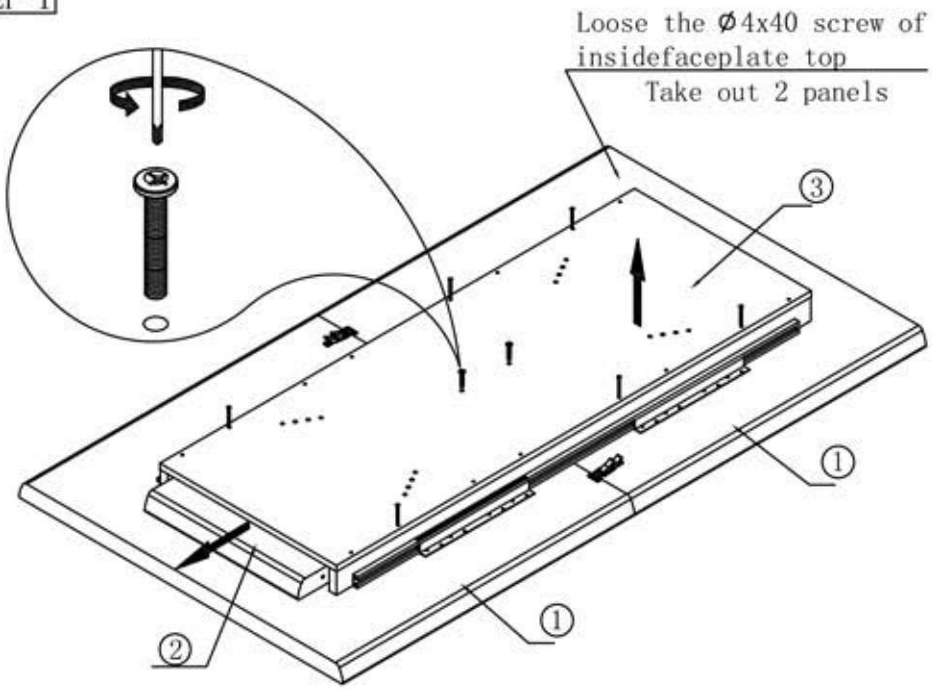

STEP 1

STEP 2

M8x65
Dx4

STEP 3

STEP 4