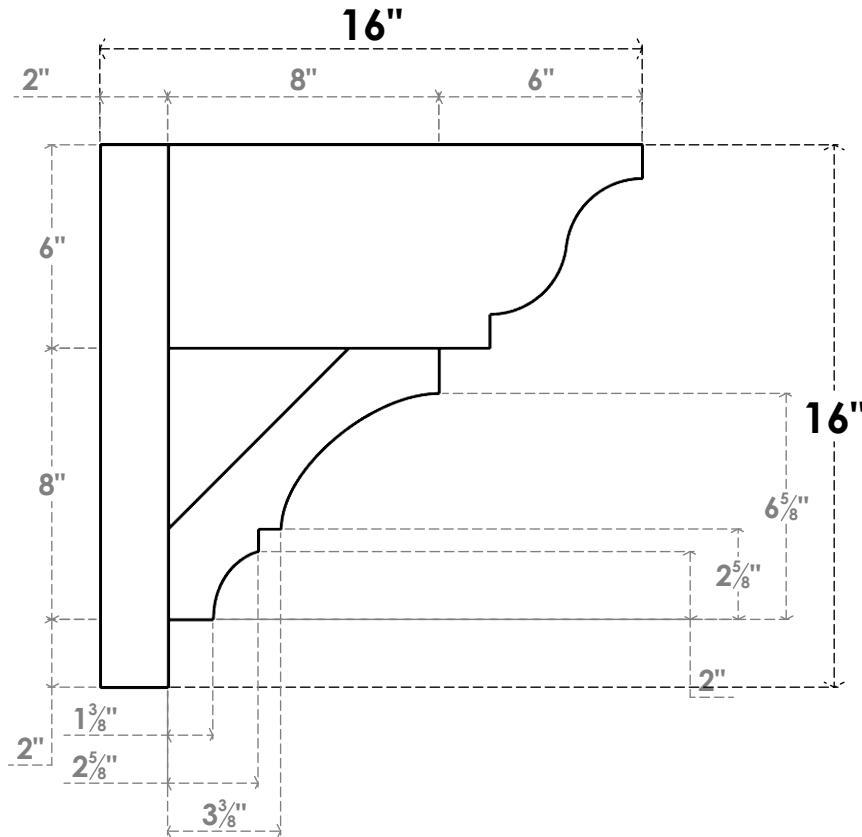

ITEM NUMBER: OUTUROC060X080X16000X16000X060X020X060BOA04RCPR

6"W TOP X 8"W BACK X 16"D X 16"H X 6"T TOP X 2"T BACK TIMBERTHANE ROUGH CEDAR BALBOA FAUX WOOD OPEN OUTLOOKER, TRADITIONAL TOP AND BLOCK BACK, 6"W CLOSED BRACE, PRIMED TAN

SIDE PROFILE

FRONT PROFILE

ISOMETRIC

GENERATED DATE : 07/05/2023

EKENA MILLWORK
2300 WEST MAIN ST.
CLARKSVILLE, TX 75426
TOLL FREE: 866-607-0453
WWW.EKENAMILLWORK.COM

NOTES

1. INSTALLATION TO BE COMPLETED IN ACCORDANCE WITH MANUFACTURER'S SPECIFICATIONS.
2. DRAWING MAY NOT BE TO SCALE
3. THIS DRAWING IS INTENDED FOR DESIGN AND PLANNING PURPOSES ONLY.
4. ALL INFORMATION CONTAINED HEREIN WAS CURRENT AT THE TIME OF DEVELOPMENT BUT MUST BE REVIEWED AND APPROVED BY THE PRODUCT MANUFACTURER TO BE CONSIDERED ACCURATE.
5. TIMBERTHANE ARCHITECTURAL PRODUCTS ARE MADE FROM HIGH DENSITY URETHANE AND COME FACTORY PRIMED