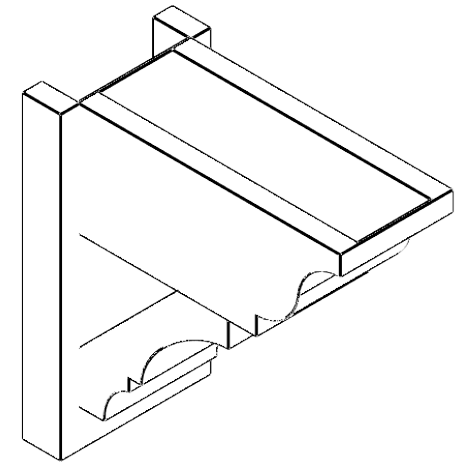

ITEM NUMBER: OUTUROC060X080X16000X16000X060X020X060BOA04RCPR

6"W TOP X 8"W BACK X 16"D X 16"H X 6"T TOP X 2"T BACK TIMBERTHANE ROUGH CEDAR BALBOA FAUX WOOD OPEN OUTLOOKER, TRADITIONAL TOP AND BLOCK BACK, 6"W CLOSED BRACE, PRIMED TAN

SIDE PROFILE

FRONT PROFILE

ISOMETRIC

GENERATED DATE : 07/05/2023

EKENA MILLWORK
2300 WEST MAIN ST.
CLARKSVILLE, TX 75426
TOLL FREE: 866-607-0453
WWW.EKENAMILLWORK.COM

NOTES

1. INSTALLATION TO BE COMPLETED IN ACCORDANCE WITH MANUFACTURER'S SPECIFICATIONS.
2. DRAWING MAY NOT BE TO SCALE
3. THIS DRAWING IS INTENDED FOR DESIGN AND PLANNING PURPOSES ONLY.
4. ALL INFORMATION CONTAINED HEREIN WAS CURRENT AT THE TIME OF DEVELOPMENT BUT MUST BE REVIEWED AND APPROVED BY THE PRODUCT MANUFACTURER TO BE CONSIDERED ACCURATE.
5. TIMBERTHANE ARCHITECTURAL PRODUCTS ARE MADE FROM HIGH DENSITY URETHANE AND COME FACTORY PRIMED