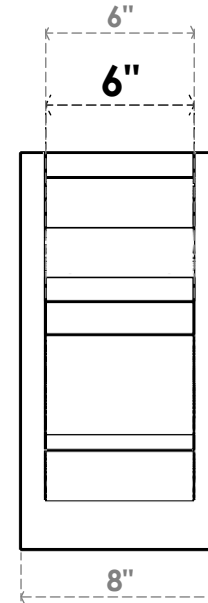

ITEM NUMBER: OUTUROC060X080X16000X16000X060X020X060BOA04RCPR

6"W TOP X 8"W BACK X 16"D X 16"H X 6"T TOP X 2"T BACK TIMBERTHANE ROUGH CEDAR BALBOA FAUX WOOD OPEN OUTLOOKER, TRADITIONAL TOP AND BLOCK BACK, 6"W CLOSED BRACE, PRIMED TAN

SIDE PROFILE

FRONT PROFILE

ISOMETRIC

GENERATED DATE : 07/05/2023

EKENA MILLWORK
2300 WEST MAIN ST.
CLARKSVILLE, TX 75426
TOLL FREE: 866-607-0453
WWW.EKENAMILLWORK.COM

NOTES

1. INSTALLATION TO BE COMPLETED IN ACCORDANCE WITH MANUFACTURER'S SPECIFICATIONS.
2. DRAWING MAY NOT BE TO SCALE
3. THIS DRAWING IS INTENDED FOR DESIGN AND PLANNING PURPOSES ONLY.
4. ALL INFORMATION CONTAINED HEREIN WAS CURRENT AT THE TIME OF DEVELOPMENT BUT MUST BE REVIEWED AND APPROVED BY THE PRODUCT MANUFACTURER TO BE CONSIDERED ACCURATE.
5. TIMBERTHANE ARCHITECTURAL PRODUCTS ARE MADE FROM HIGH DENSITY URETHANE AND COME FACTORY PRIMED