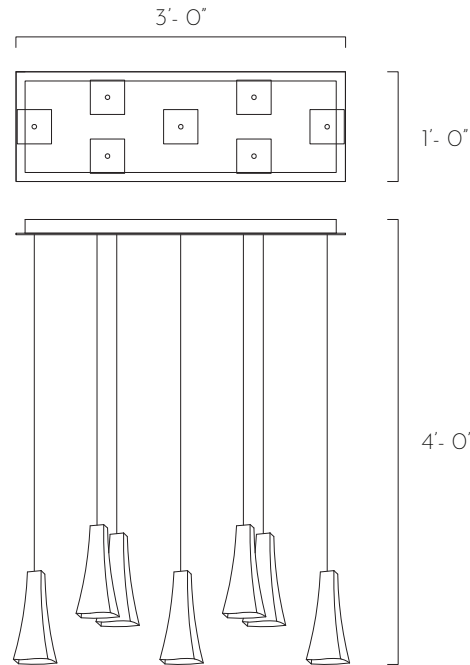

PORCELAIN BABYLON

7 PENDANTS RECTANGULAR CHANDELIER

DESCRIPTION

The Porcelain Babylon pendants are hand-crafted with white porcelain by Canadian porcelain artist Bill Reddick. An elegant and modern pendant light fixture comprises of hand-made porcelain and encases a dimmable LED bulb. A fixture that provides great source of ambient lighting for residential and commercial spaces.

TECHINCAL SPECIFICATIONS

Designed by
AM Studio Team

Category
Pendant Chandelier

Canopy Finish
Powder coated metal in Flat White/ Satin Nickel

Canopy Size
36"L x 12"W x 1.5"H

Pendant Material
White Porcelain

Pendant Size
7 units of 3 3/4"W x 9 5/8"H

Total Drop
4'H + 2' extra wire for adjustment

Bulb
Dimmable G4 LED - 12V - 2W

Recommended Dimming Switch
Lutron CTCL-153PD
Lutron Pro

Transformer:
Magnitude E6OR12DC - 60W 12VDC - Dimmable - Class 2
LED Driver
Input: 120V
Output: 12V

Electrical Outlet needed: 1

Catalogue # PB-7-36R

Note: Due to the nature of our handmade work, there may be slight variances in porcelain colour. AM Studio light fixtures are made to order, handmade and created in Toronto, Canada.