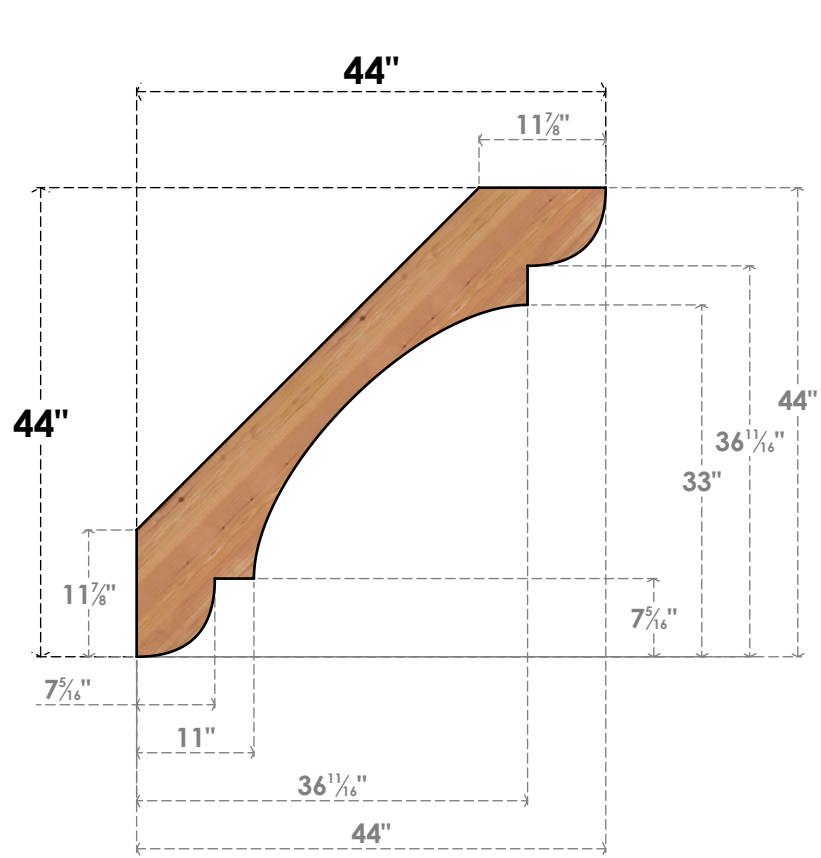

# BRC06X44X44OLY00SWR

5 1/2"W X 44"D X 44"H OLYMPIC SMOOTH BRACE, WESTERN RED CEDAR

**SIDE**

**FRONT**

**EKENA MILLWORK**  
 2300 WEST MAIN ST.  
 CLARKSVILLE, TX 75426  
 TOLL FREE: 866-607-0453  
 WWW.EKENAMILLWORK.COM

**NOTES**

1. INSTALLATION TO BE COMPLETED IN ACCORDANCE WITH MANUFACTURER'S SPECIFICATIONS.
2. DRAWING MAY NOT BE TO SCALE
3. THIS DRAWING IS INTENDED FOR DESIGN AND PLANNING PURPOSES ONLY.
4. ALL INFORMATION CONTAINED HEREIN WAS CURRENT AT THE TIME OF DEVELOPMENT BUT MUST BE REVIEWED AND APPROVED BY THE PRODUCT MANUFACTURER TO BE CONSIDERED ACCURATE.
5. PRODUCTS ARE NOT KILN DRIED. THIS ITEM IS UNIQUE AND WILL CONTAIN THE NATURAL VARIATIONS THAT THE WOOD SPECIES OFFERS. THIS MAY RESULT IN VARIATIONS UP TO 1/4"