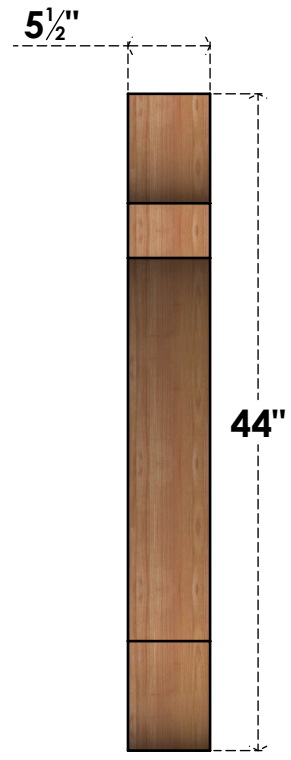

# BRC06X44X44OLY00SWR

5 1/2"W X 44"D X 44"H OLYMPIC SMOOTH BRACE, WESTERN RED CEDAR

**SIDE**

**FRONT**

**EKENA MILLWORK**  
 2300 WEST MAIN ST.  
 CLARKSVILLE, TX 75426  
 TOLL FREE: 866-607-0453  
 WWW.EKENAMILLWORK.COM

**NOTES**

1. INSTALLATION TO BE COMPLETED IN ACCORDANCE WITH MANUFACTURER'S SPECIFICATIONS.
2. DRAWING MAY NOT BE TO SCALE
3. THIS DRAWING IS INTENDED FOR DESIGN AND PLANNING PURPOSES ONLY.
4. ALL INFORMATION CONTAINED HEREIN WAS CURRENT AT THE TIME OF DEVELOPMENT BUT MUST BE REVIEWED AND APPROVED BY THE PRODUCT MANUFACTURER TO BE CONSIDERED ACCURATE.
5. PRODUCTS ARE NOT KILN DRIED. THIS ITEM IS UNIQUE AND WILL CONTAIN THE NATURAL VARIATIONS THAT THE WOOD SPECIES OFFERS. THIS MAY RESULT IN VARIATIONS UP TO 1/4"