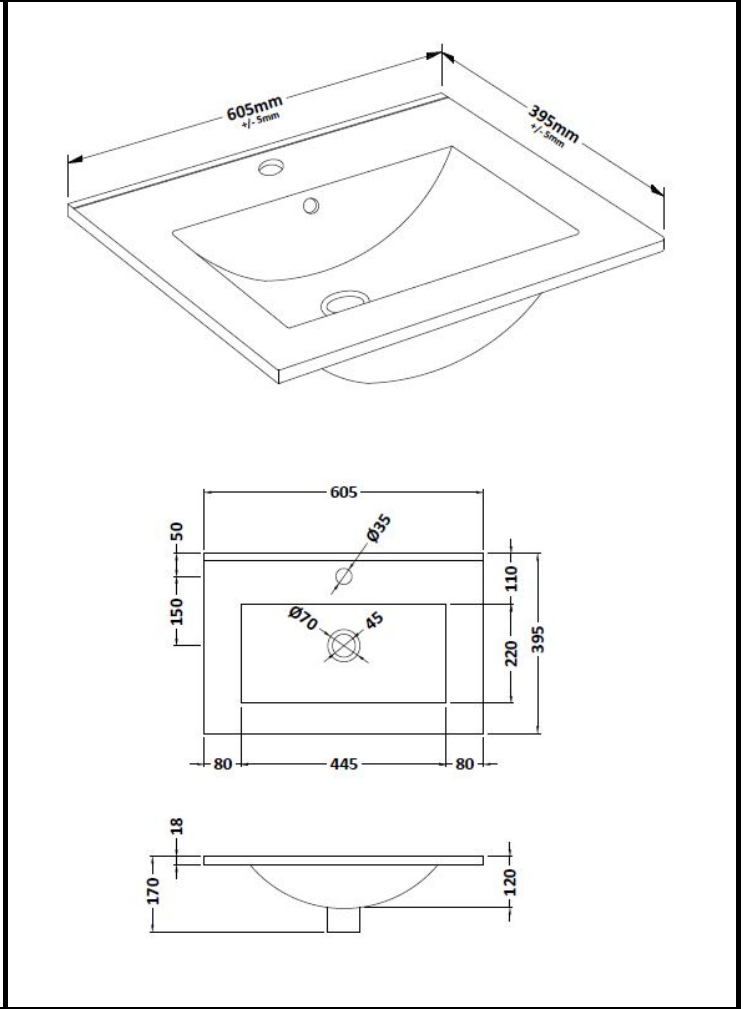

CUSTOMER DATA SHEET

DESCRIPTION: 600 Fs 2-Drawer Vanity With Basin B

CUSTOMER DATA SHEET - FURNITURE

DESCRIPTION: 600 Floor Standing 2-Drawer Basin Unit

PRODUCT DIMENSIONS

Height (mm)	Width (mm)	Depth (mm)	Nett Wgt Kg
865	600	383	30.5

PACKAGING DIMENSIONS

Height (mm)	Width (mm)	Depth (mm)	Gross Wgt Kg
885	620	405	30.5

PACKAGING DATA

Box Colour	Brown Cardboard Box - Printed		
Box Qty		Label Colour	White Label
Label Size	x	Label Qty	2

OUTER BOX DIMENSIONS (If Applicable)

CUSTOMER DATA SHEET - CERAMICS

DESCRIPTION: Minimalist Basin 600mm

PRODUCT DIMENSIONS

Height (mm)	Width (mm)	Depth (mm)	Nett Wgt Kg
170	600	390	10.76

PACKAGING DIMENSIONS

Height (mm)	Width (mm)	Depth (mm)	Gross Wgt Kg
200	400	620	10.76

PACKAGING DATA

Box Colour	Brown Cardboard Box - Printed		
Box Qty	1	Label Colour	White Label
Label Size	100 x 50	Label Qty	2

OUTER BOX DIMENSIONS (If Applicable)

Height (mm)	Width (mm)	Depth (mm)	Gross Wgt Kg