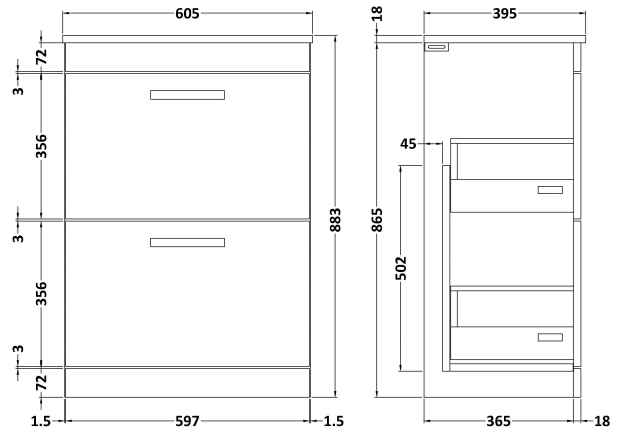

CUSTOMER DATA SHEET

DESCRIPTION: 600 Fs 2-Drawer Vanity With Basin B

CUSTOMER DATA SHEET - FURNITURE

DESCRIPTION: 600 Floor Standing 2-Drawer Basin Unit

PRODUCT DIMENSIONS

Height (mm)	Width (mm)	Depth (mm)	Nett Wgt Kg
865	600	383	30.5

PACKAGING DIMENSIONS

Height (mm)	Width (mm)	Depth (mm)	Gross Wgt Kg
885	620	405	30.5

PACKAGING DATA

Box Colour	Brown Cardboard Box - Printed		
Box Qty		Label Colour	White Label
Label Size	x	Label Qty	2

OUTER BOX DIMENSIONS (If Applicable)

CUSTOMER DATA SHEET - CERAMICS

DESCRIPTION: Minimalist Basin 600mm

PRODUCT DIMENSIONS

Height (mm)	Width (mm)	Depth (mm)	Nett Wgt Kg
170	600	390	10.76

PACKAGING DIMENSIONS

Height (mm)	Width (mm)	Depth (mm)	Gross Wgt Kg
200	400	620	10.76

PACKAGING DATA

Box Colour	Brown Cardboard Box - Printed		
Box Qty	1	Label Colour	White Label
Label Size	100 x 50	Label Qty	2

OUTER BOX DIMENSIONS (If Applicable)

Height (mm)	Width (mm)	Depth (mm)	Gross Wgt Kg