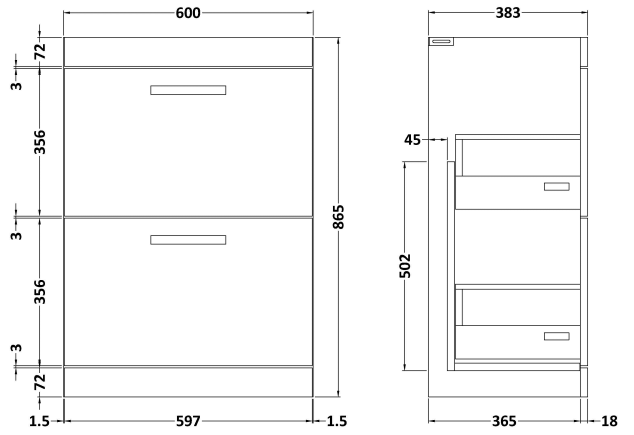

CUSTOMER DATA SHEET

DESCRIPTION: 600 Fs 2-Drawer Vanity With Basin B

CUSTOMER DATA SHEET - FURNITURE

DESCRIPTION: 600 Floor Standing 2-Drawer Basin Unit

PRODUCT DIMENSIONS

Height (mm)	Width (mm)	Depth (mm)	Nett Wgt Kg
865	600	383	30.5

PACKAGING DIMENSIONS

Height (mm)	Width (mm)	Depth (mm)	Gross Wgt Kg
885	620	405	30.5

PACKAGING DATA

Box Colour	Brown Cardboard Box - Printed		
Box Qty		Label Colour	White Label
Label Size	x	Label Qty	2

OUTER BOX DIMENSIONS (If Applicable)

CUSTOMER DATA SHEET - CERAMICS

DESCRIPTION: Minimalist Basin 600mm

PRODUCT DIMENSIONS

Height (mm)	Width (mm)	Depth (mm)	Nett Wgt Kg
170	600	390	10.76

PACKAGING DIMENSIONS

Height (mm)	Width (mm)	Depth (mm)	Gross Wgt Kg
200	400	620	10.76

PACKAGING DATA

Box Colour	Brown Cardboard Box - Printed		
Box Qty	1	Label Colour	White Label
Label Size	100 x 50	Label Qty	2

OUTER BOX DIMENSIONS (If Applicable)

Height (mm)	Width (mm)	Depth (mm)	Gross Wgt Kg