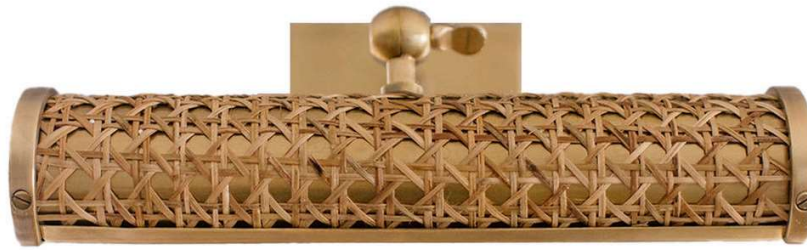

WILDWOOD CHELSEA HOUSE

54361718 • Cane Picture Light

3h x 14w x 12.5d
Rattan

We love a good picture light, especially for large important pieces. Not only does it illuminate your favorite wall art, but also provides soft ambient light. Amanda decided ours needed a little island texture to be picture perfect. Natural handwoven cane over solid antique brass does the trick beautifully. Shade tilts so you can direct light at the perfect viewing angle.