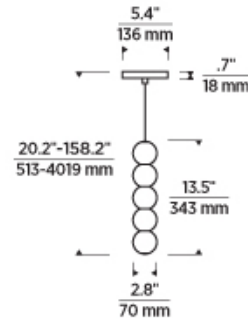

## SPECIFICATIONS

HARDWARE MATERIAL	Metal
SHADE MATERIAL	Glass
NET WEIGHT	2.5 lbs
HEIGHT	13.5in
WIDTH	2.8in
LENGTH	2.8in
UP LIGHT / DOWN LIGHT / BOTH?	
WET LISTED	
DAMP LISTED	Yes
DRY LISTED	
MIN. HANGING HEIGHT	20.2in
MAX HANGING HEIGHT	158.2in
TOTAL CORD LENGTH	144in
TOTAL STEM LENGTH	
STEM QTY	
SLOPED CEILING ADAPTABLE?	Yes 45° Max
GENERAL LISTING	ETL Listed
INCLUDES	