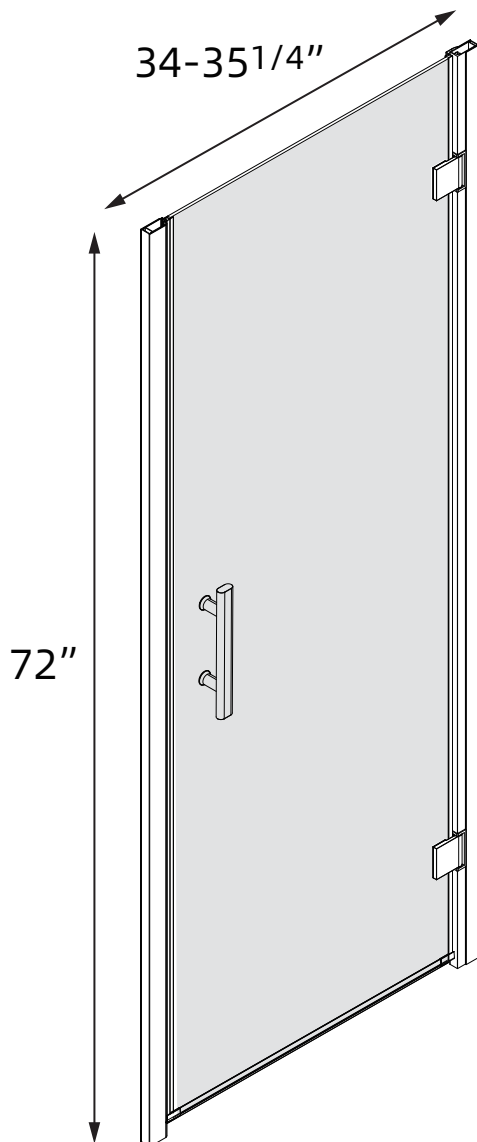

626-679-3588
service@getprohome.com
www.getprohome.com
162 Atlantic St, Pomona, CA 91768

PRODUCT
INSTRUCTION
VIDEO

SIZE DETAILS

SHOWER DOOR

626-679-3588
service@getprohome.com
www.getprohome.com
162 Atlantic St, Pomona, CA 91768

PRODUCT
INSTRUCTION
VIDEO

SIZE DETAILS

SHOWER DOOR

KINDLY ATTENTION: To ensure a perfect installation, please measure the actual shower door size for the opening and mark the enclosure accordingly. Do not prepare the opening until you have received the shower door. Because the shower door dimensions may vary by up to 1 1/4 inch due to the manufacturing process.