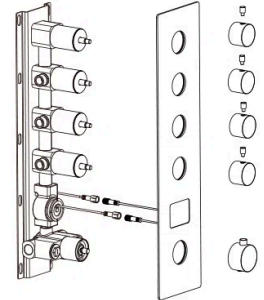

WHAT'S INSIDE

• If any parts are missing, please contact us directly.

Shower head

Body jets

Main body

Handheld shower

LED controller

Shower head hose

Water proof power supply

Wifi controller

Main body spare parts

Screw kit

Lifting rod parts

Handle parts

Instruction manual

Gloves