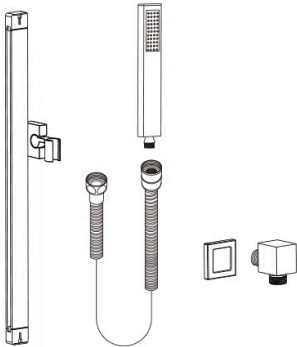

WHAT'S INSIDE

• If any parts are missing, please contact us directly.

Shower head

Body jets

Main body

Handheld shower

LED controller

Shower head hose

Water proof power supply

Wifi controller

Main body spare parts

Screw kit

Lifting rod parts

Handle parts

Instruction manual

Gloves