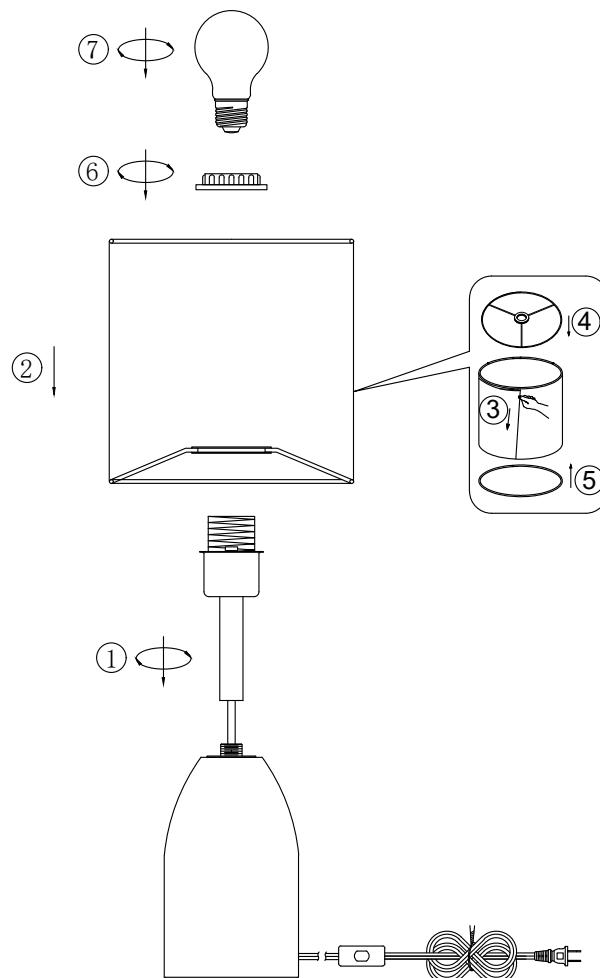

Package Contents

Specifications

Component	Detail
Table Lamp	
Max Wattage Support	60W (Maximum)
Base/Socket Type	E26 Standard
Input Voltage	120V (Standard US)
Switch Type	Rocker Switch
Light Bulb (Included)	
Type	A19 LED
Base Type	E26 Standard US Base
Wattage	9W
Color Temperature	3-Color Temperature (Warm, Natural, Cool)

Important Safety Instructions

- **DANGER:** To reduce the risk of electric shock, always unplug this lamp from the electrical outlet before attempting to install, clean, or move the fixture.
- **WARNING:** Do not use with an extension cord unless the plug can be fully inserted.
- The maximum supported wattage for the lamp socket is 60W. DO NOT use bulbs exceeding 60W.
- Use only the provided bulb type (E26 base) or an equivalent replacement.
- Do not immerse the cord, plug, or lamp base in water or any other liquid.
- Keep the lamp away from heat sources.
- If the cord or plug is damaged, the lamp must be discarded.

Installation Guide

- The assembly process involves securing the lampshade to the base assembly before installing the bulb.

Care and Maintenance

- Wipe clean with a soft, dry cloth.
- Avoid using harsh chemicals or abrasive cleaners.
- Do not attempt to modify or repair the lamp yourself.