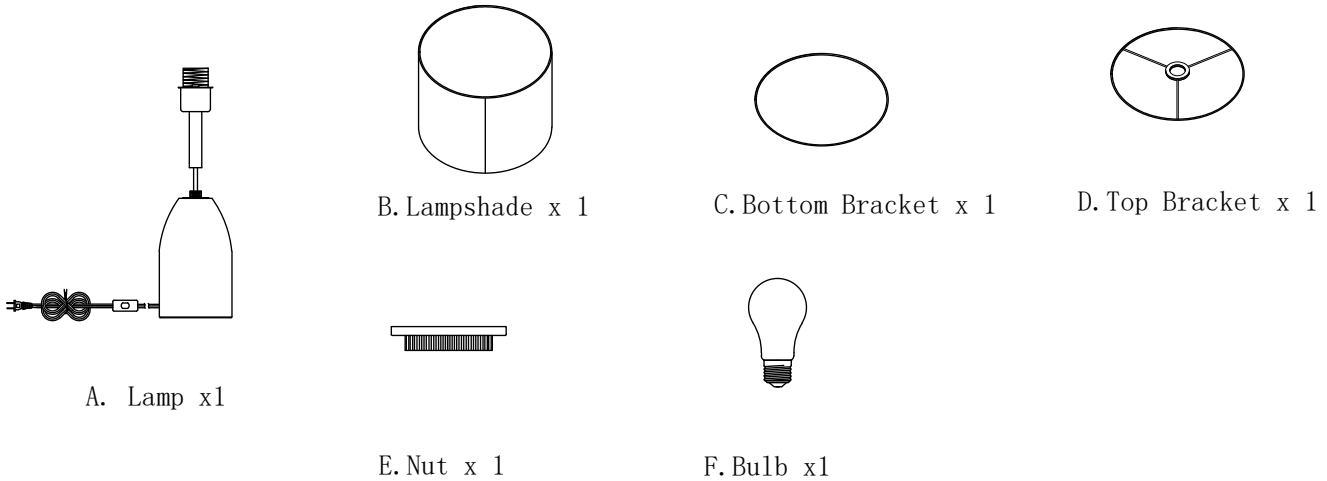

Package Contents

Specifications

Component	Detail
Table Lamp	
Max Wattage Support	60W (Maximum)
Base/Socket Type	E26 Standard
Input Voltage	120V (Standard US)
Switch Type	Rocker Switch
Light Bulb (Included)	
Type	A19 LED
Base Type	E26 Standard US Base
Wattage	9W
Color Temperature	3-Color Temperature (Warm, Natural, Cool)