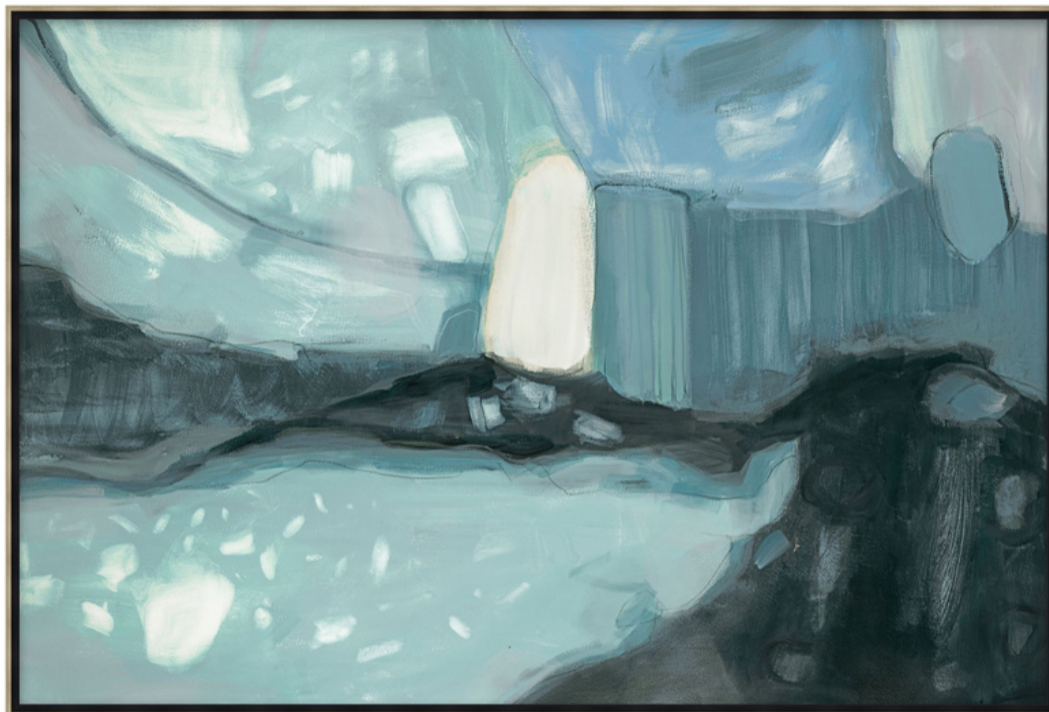

THEODORE ALEXANDER

Twinkling Sky 1

D2801S56012-4738

Twinkling Sky 1 is representative of abstract landscape art that fuses traditional landscape motifs with elements of abstract technique. This work on canvas radiates energy and movement utilizing strongly defined structural shapes that combine with fluid swathes of color. Contour and implied lines co-exist with irregular forms in a charming color palette of teal, charcoal, denim, and vanilla. Part of the carefully curated ART by TA collection.

- ▶ Canvas, Hand Embellished Semi Gloss, F1328 - Warm Silver Floater Frame - Width: 0.375

W 25 x D 2 x H 17 inches

Material(s):

Collection: Art by TA

Style: Modern / Formal Modern

Type: Décor / Wall Art