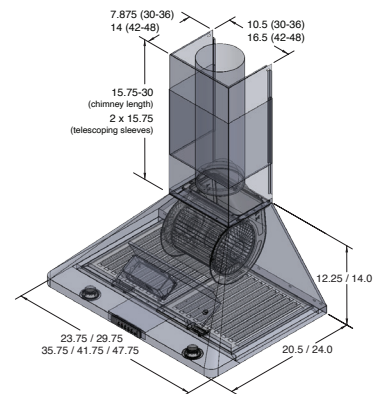

The PLJW 129 is a wall range hood that will make a strong statement in your kitchen. Complete with a 900 or 1200 CFM dual blower, this powerful range hood can handle any task in the kitchen. You'll enjoy clean indoor air and keep the grease and grime off your kitchen surfaces and appliances. You can toggle the blower power between four different speeds for great flexibility in the kitchen! The stainless steel push button control panel is easily accessible in front of the hood. You can also turn on the LED lights that help you see your range top while cooking. The convenience doesn't end there. After about a month, toss your filters in the dishwasher to keep your hood running at maximum efficiency. The PLJW 129 under cabinet range hood has incredible power and it's easy to use. Purchase one today!

Configuration and Dimensions

Hood Type	Wall
Sizes Available	24 30 36 42 48
24" Dimensions	23.75" W x 20.5" D x 12.25" H
30" Dimensions	29.75" W x 20.5" D x 12.25" H
36" Dimensions	35.75" W x 20.5" D x 12.25" H
42" Dimensions	41.75" W x 24" D x 14" H
48" Dimensions	47.75" W x 24" D x 14" H
Chimney Dimensions: 10.5" W (24-36) or 16.44" W (42-48) x 7.86" D (30-36) or 13.94" D (42-48) x 15.75"-30" H (Telescoping with Two Interlocking 15.75" Sleeves)	

Features

Control Type	Stainless Steel Push Buttons
Lighting	LED

Ventilation System

Maximum Air Flow Capacity	24"-36" (900) or 42"-48" (1200) CFM
Speed Levels	4 Speeds
Airflow (Quiet/Low/Med/High)	225/450/675/900 or 300/600/900/1200
Noise Level	51.2 or 53.8 db or 5 or 6 Sones Max
Duct Type/Size	Round 24"-36" (6) or 42"-48" (8)
Voltage	110v
Motor	24"-36" (Single) or 42"-48" (Dual)
Filter Type	Stainless Steel Baffle (Dishwasher Safe)
Material	High Quality 430 or 304 Stainless Steel
Warranty3 Year Parts Warranty