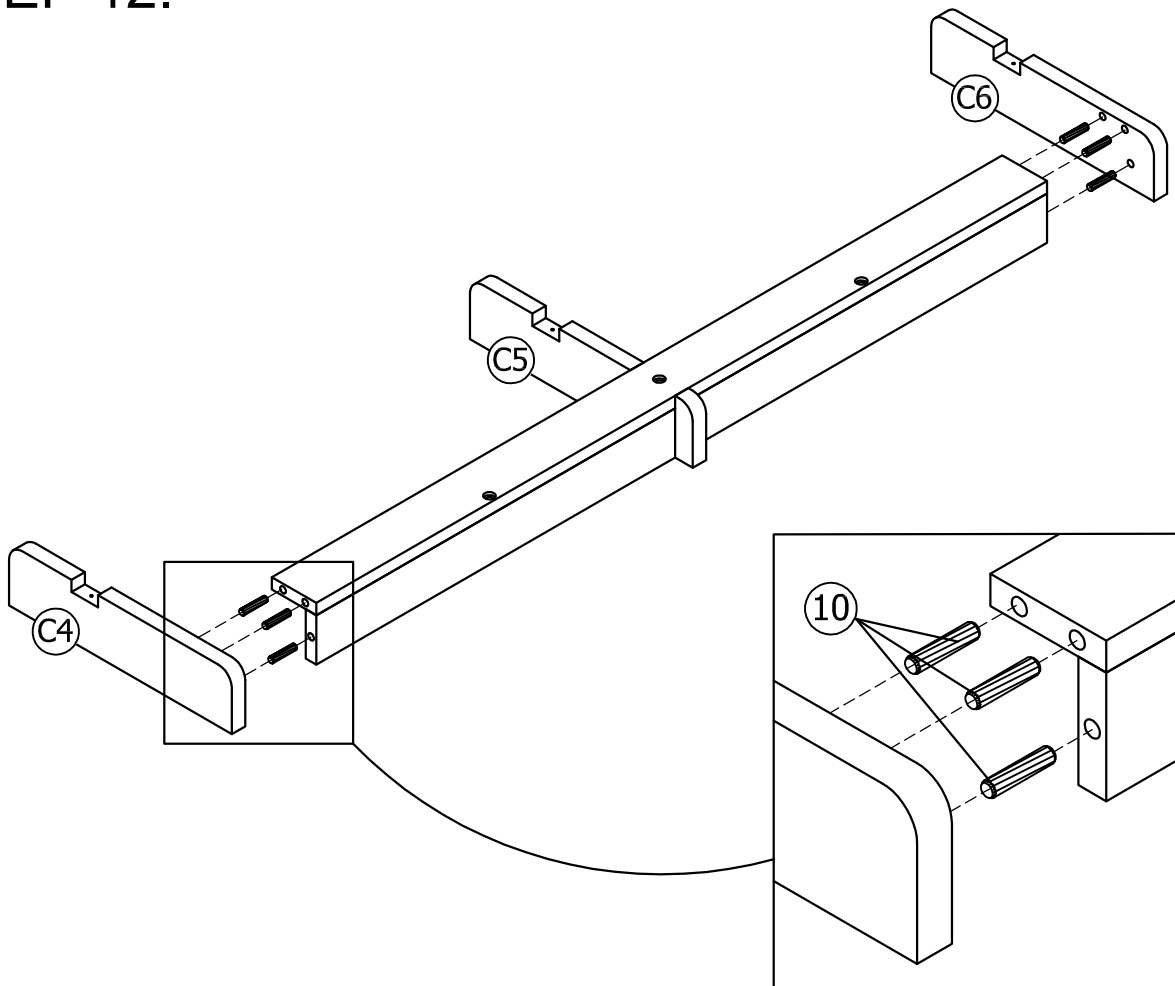

STEP 12:

10
6(pcs)