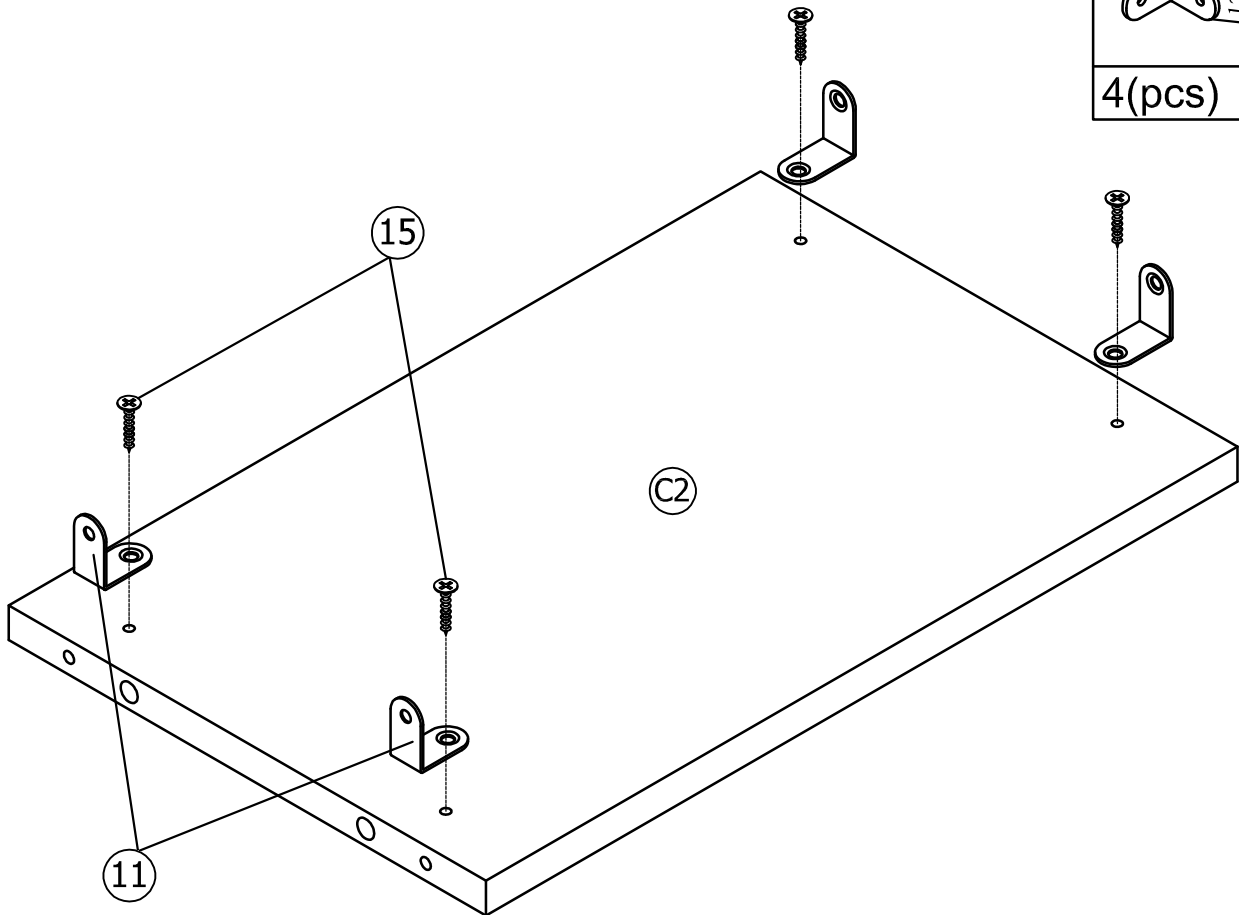

STEP 8:

11	15
4(pcs)	4(pcs)