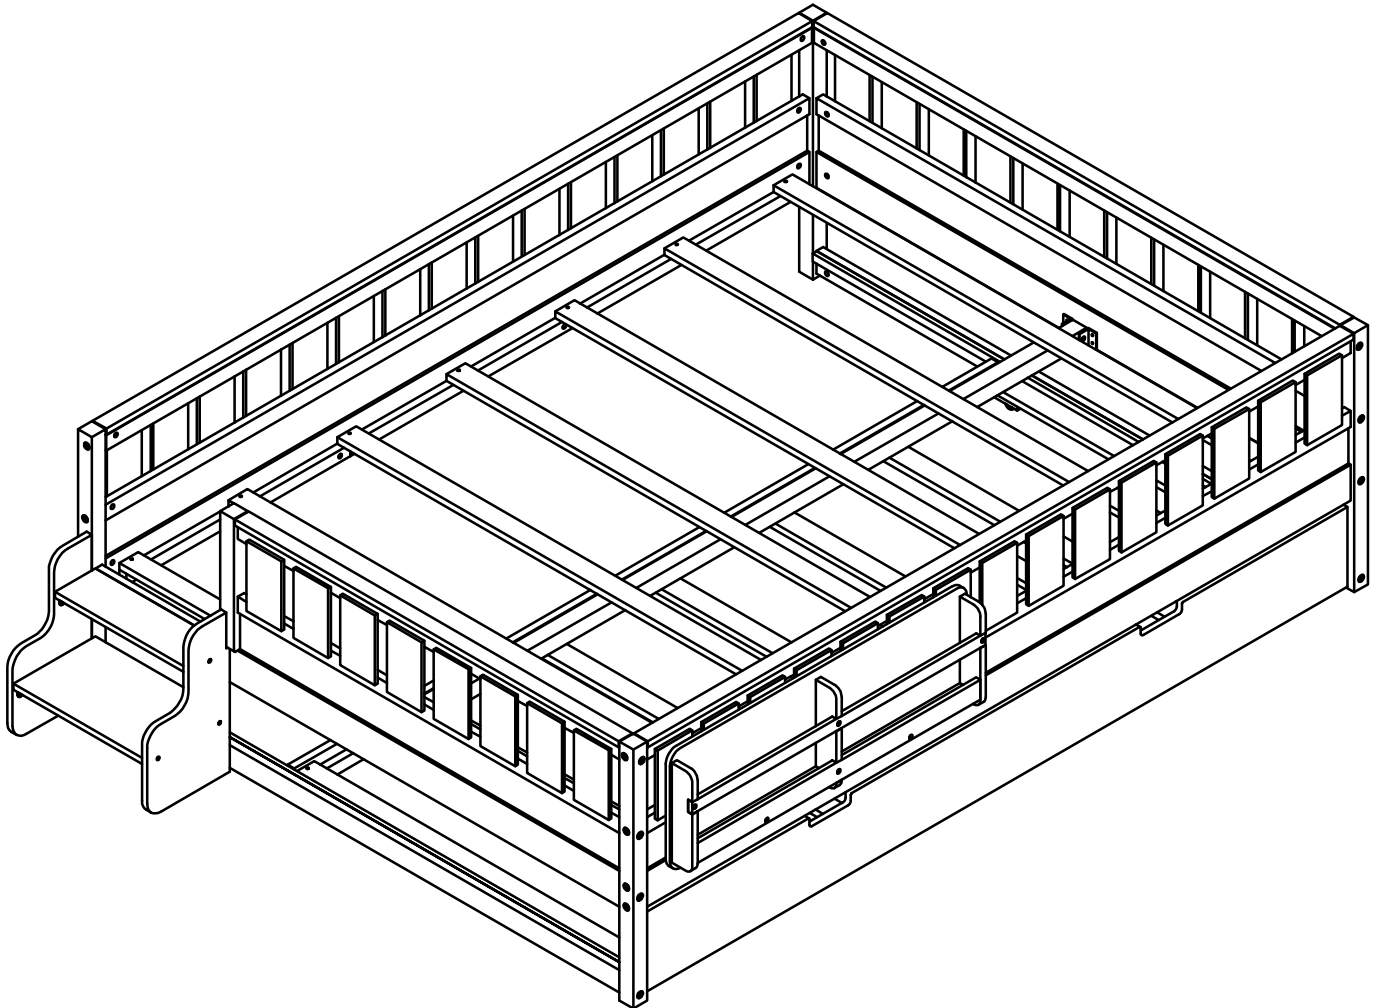

**ASSEMBLY INSTRUCTION**  
**SKU CODE: BW00485**  
**QUEEN PLATFORM BED WITH TRUNDLE**

**Bed type**

**Length**

**Width**

**Thickness**

**Queen Standard**

**80"**

**60"**