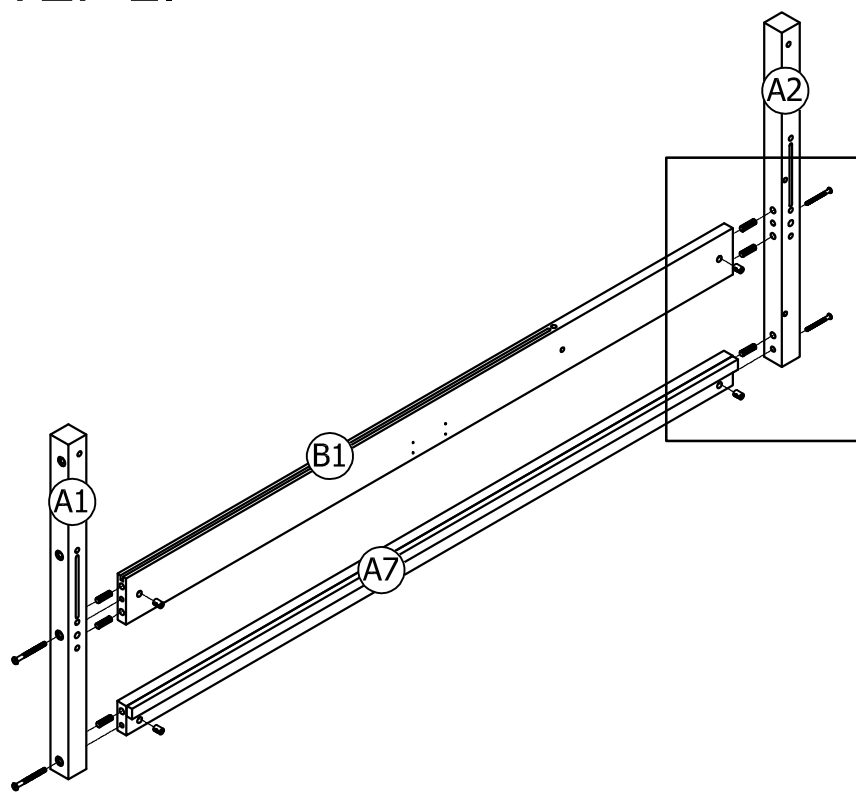

STEP 2:

1	4	8
4(pcs)	4(pcs)	6(pcs)