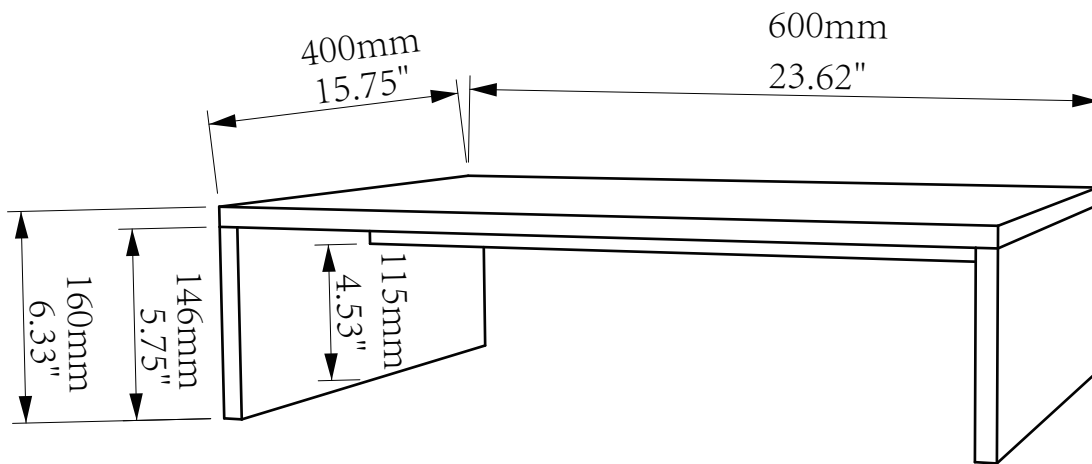

Product size chart

N.W. 10 lbs
Weight Capacity: 88 lbs