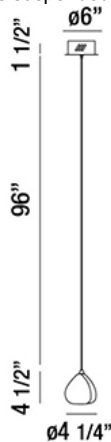

TECHNICAL DETAILS

Hanging Support Type	:	Wire
Wire Length	:	96"
Canopy Diameter	:	6"
Canopy Height	:	1.5"

Translucent polished cast glass suspended from a chrome canopy