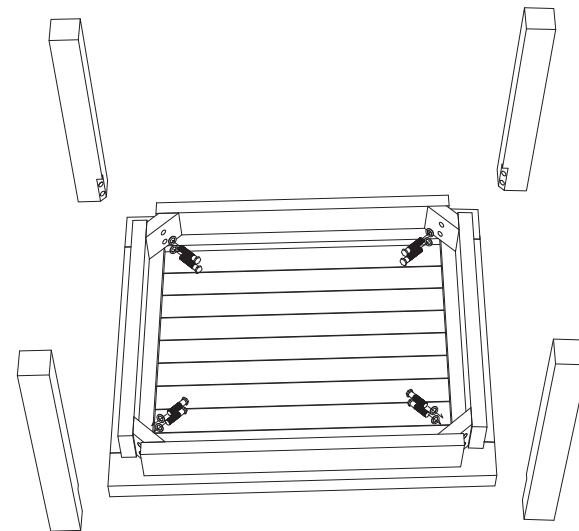

## Hardware

M 6 X 6cm

M 6 X 7cm

Allen Wrench M4

4

1

2

3

## Hardware

M 8 X 6cm = 8 pcs

Flat Washer M 8 = 8 pcs

Open Wrench M5 = 1 pcs

4