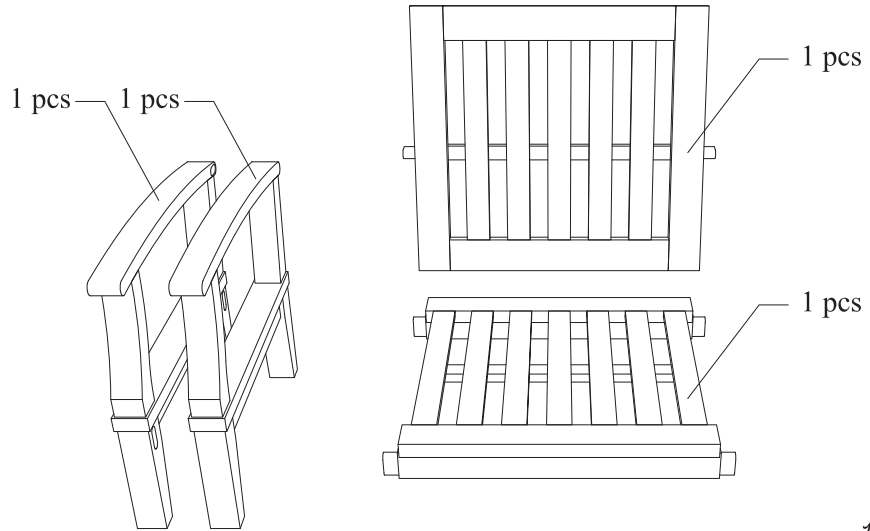

# 3 PIECE OUTDOOR PATIO TEAK SET

1

2

3

## Hardware

M 6 X 6cm

M 6 X 7cm

Allen Wrench M4

4

1

2

3

## Hardware

M 8 X 6cm = 8 pcs

Flat Washer M 8 = 8 pcs

Open Wrench M5 = 1 pcs

4