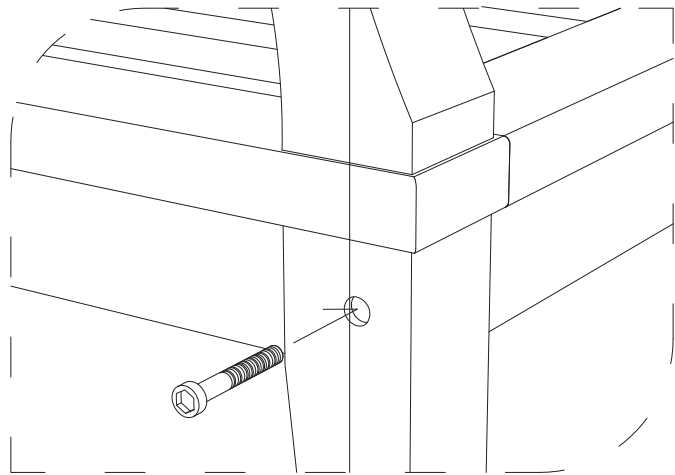

3

Hardware

M 6 X 6cm

M 6 X 7cm

Allen Wrench M4