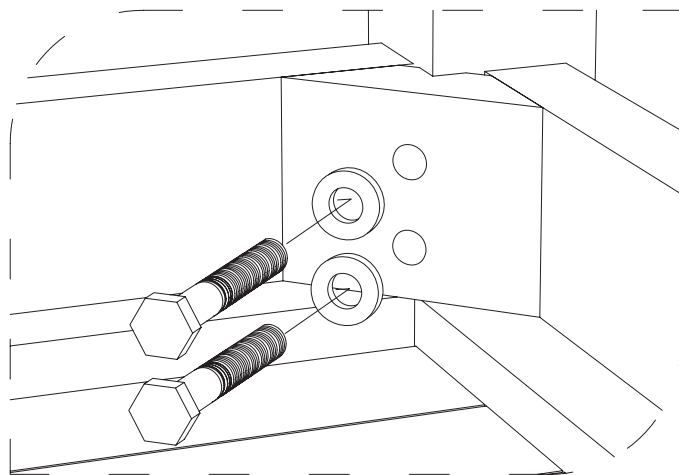

## Hardware

M 6 X 6cm

M 6 X 7cm

Allen Wrench M4

4

1

2

3

## Hardware

M 8 X 6cm = 8 pcs

Flat Washer M 8 = 8 pcs

Open Wrench M5 = 1 pcs

4