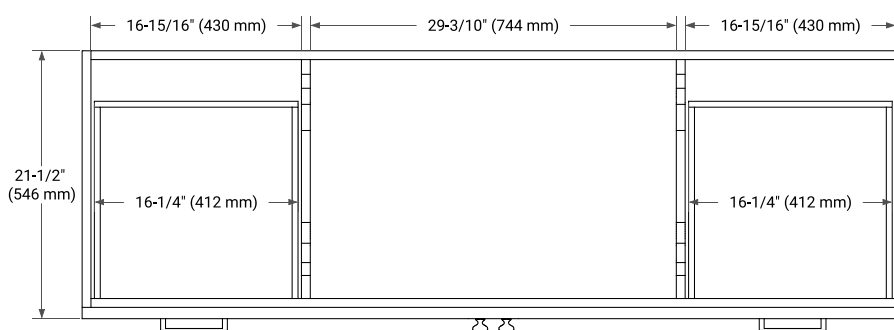

66" SINGLE SINK BASE CABINET

BASE CABINET DIMENSIONS

66" W x 21.5" D x 34.5" H

FEATURES

- Solid wood frame & plywood panels
- Dovetail drawers and joints
- Soft closing doors & drawers

HARDWARE FINISHES*

Brushed Nickel   Satin Brass   Matte Black   Polished Chrome

Hardware comes preinstalled with the illustrated option. Other finishes are available on our online store if you prefer a different one.

AVAILABLE COLORS

White   Grey   Midnight Blue   Black

FRONT VIEW

SIDE VIEW

PLAN VIEW