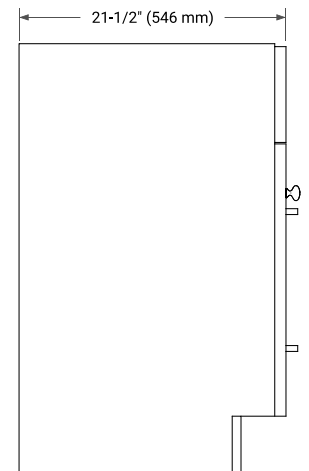

66" SINGLE SINK BASE CABINET

BASE CABINET DIMENSIONS

66" W x 21.5" D x 34.5" H

FEATURES

- Solid wood frame & plywood panels
- Dovetail drawers and joints
- Soft closing doors & drawers

HARDWARE FINISHES*

Brushed Nickel   Satin Brass   Matte Black   Polished Chrome

Hardware comes preinstalled with the illustrated option. Other finishes are available on our online store if you prefer a different one.

AVAILABLE COLORS

White   Grey   Midnight Blue   Black

FRONT VIEW

SIDE VIEW

PLAN VIEW