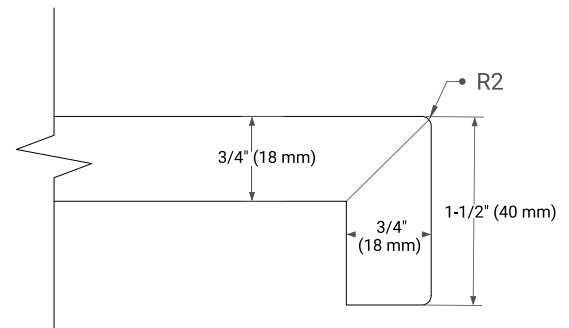

EDGE SIDE VIEW