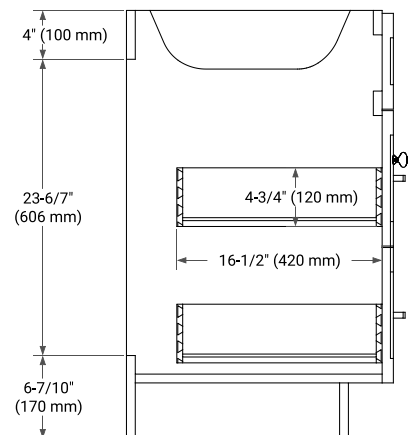

66" SINGLE SINK BASE CABINET

BASE CABINET DIMENSIONS

66" W x 21.5" D x 34.5" H

FEATURES

- Solid wood frame & plywood panels
- Dovetail drawers and joints
- Soft closing doors & drawers

HARDWARE FINISHES*

Brushed Nickel   Satin Brass   Matte Black   Polished Chrome

Hardware comes preinstalled with the illustrated option. Other finishes are available on our online store if you prefer a different one.

AVAILABLE COLORS

White   Grey   Midnight Blue   Black

FRONT VIEW

SIDE VIEW

PLAN VIEW