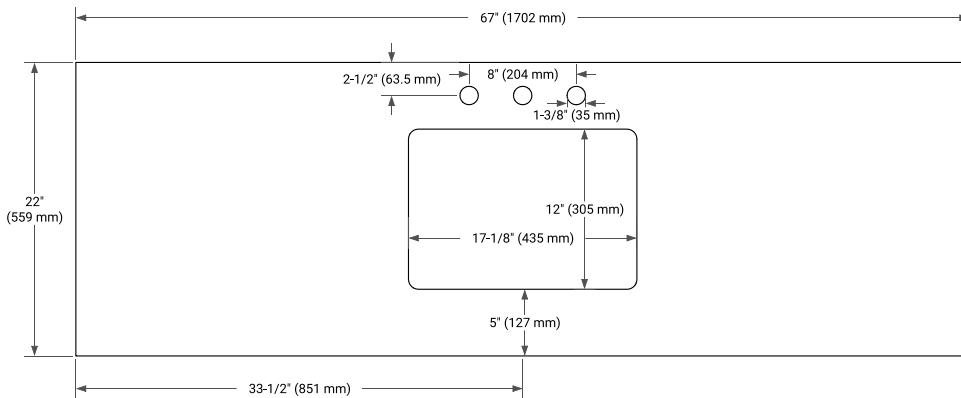

67" SINGLE RECTANGLE SINK COUNTERTOP WITH 1.5 IN. THICKNESS

OVERALL DIMENSIONS

67" W x 22" D x 1.5" H

COUNTERTOP OPTIONS

FEATURES

- Solid countertop with mitered edges & seams
- Undermount white rectangular sink
- Pre-drilled for 8" widespread faucet

INCLUDED

- Countertop
- Matching Backsplash
- Rectangle Sink

COUNTERTOP PLAN VIEW