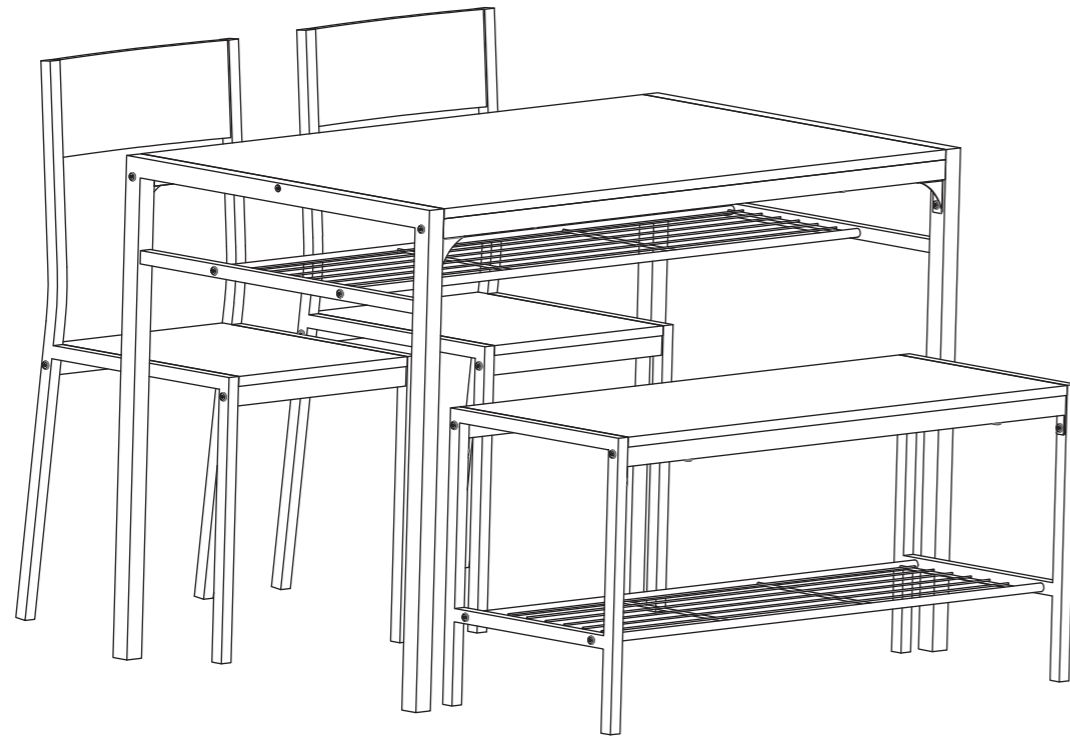

SKU:KHD-MX-TC20

Lot No.:MX-NO.1

BLK/BRN

Assembly Guide

Tip!

Do check for all the components and screws listed in this guide before putting things together. If any part is missing, contact us at support@vecelo.com (US / CA) or support-euteam@vecelo.com (EU) for the missing part.

Return Policy

Your satisfaction is our top priority. If our product fails to satisfy you, please let us know how we can make things right for you. Our trained customer care team can handle most concerns and assist you with any questions you may have. Simply shoot them a message at support@vecelo.com(US/CA) or support-euteam@vecelo.com(EU) with your order number and question. To be eligible for a full-refund return, the item must be in pristine condition, in the original packaging, with all of the shipped components intact and not yet assembled, and with the item's unique proof of purchase.