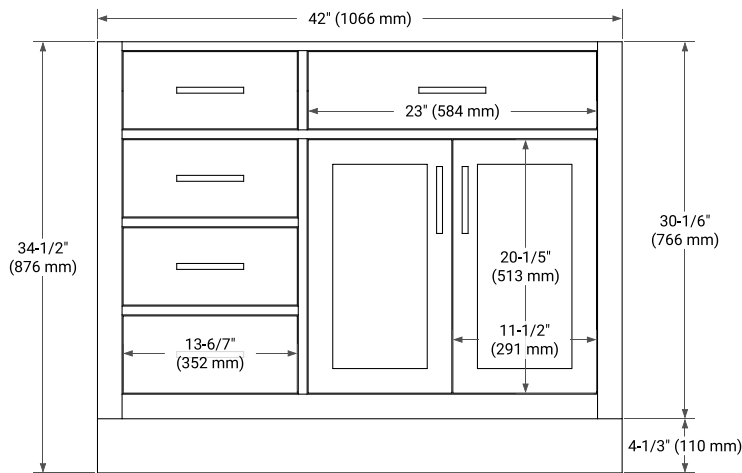

HEPBURN 42" RIGHT OFFSET CABINET

BASE CABINET DIMENSIONS

42" W x 21.5" D x 34.5" H

FEATURES

- Solid wood frame & plywood panels
- Dovetail drawers and joints
- Soft closing doors & drawers

HARDWARE FINISHES*

Brushed Nickel   Satin Brass   Matte Black   Polished Chrome

Hardware comes preinstalled with the illustrated option. Other finishes are available on our online store if you prefer a different one.

AVAILABLE COLORS

White   Grey   Midnight Blue   Oak

FRONT VIEW

SIDE VIEW

PLAN VIEW