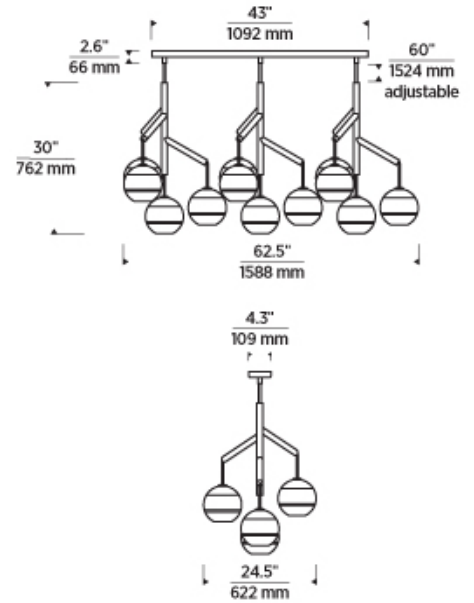

LAMPING

Rated for up to (12) 60 watt max E26 medium based lamp (Lamp Not Included). LED includes (12) 3.5 watt, 3686 delivered lumens 2700K, medium base LED vintage radio lamp. Fixture provided with five feet of variable rigid stems (includes four 12" stems & two 6" stems). Ships with 9 inches of field-cuttable black cloth cord. Dimmable with most LED compatible ELV and TRIAC dimmers.

700SDNMP _____

JOB NAME _____

NOTES _____

SEDONA TRIPLE CHANDELIER

SPECIFICATIONS

HARDWARE MATERIAL	Metal
SHADE MATERIAL	Glass
NET WEIGHT	21 lbs
HEIGHT	30in
WIDTH	24.5in
LENGTH	62.5in
UP LIGHT / DOWN LIGHT / BOTH?	
WET LISTED	
DAMP LISTED	Yes
DRY LISTED	
MIN. HANGING HEIGHT	39.1in
MAX HANGING HEIGHT	93.1in
TOTAL CORD LENGTH	9in
TOTAL STEM LENGTH	Up to 180in
STEM QTY	18
SLOPED CEILING ADAPTABLE?	Yes 45° Max
GENERAL LISTING	ETL Listed
INCLUDES	