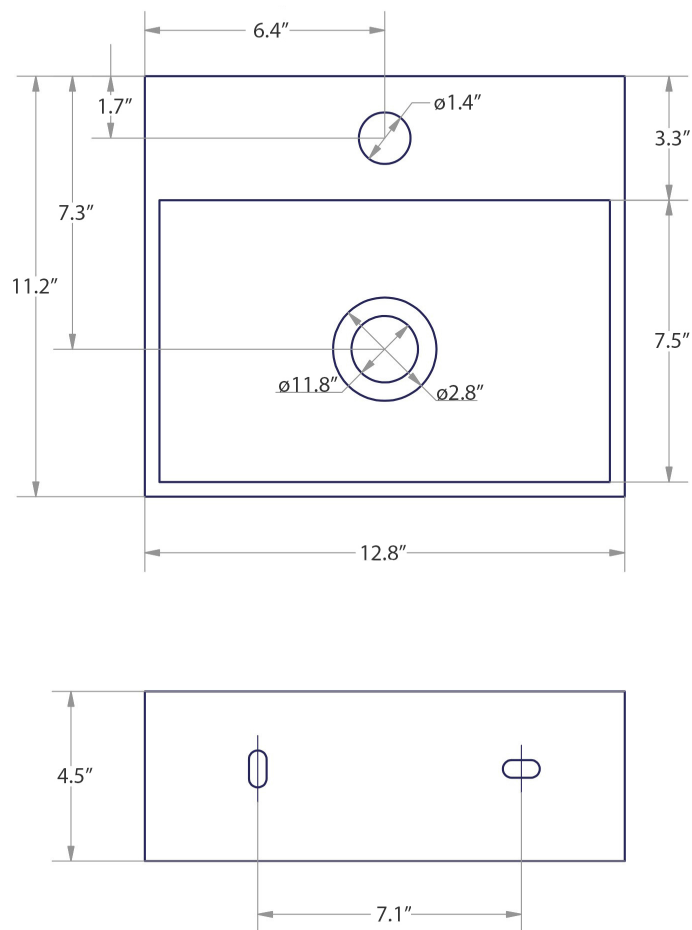

Related Items:

- WSBC | Push Waste Drain
- WSBC 53922 | Decorative Trap

Finishes:

 Ceramic White

SKU# | Options:

- Quarelo 53706.00 | No Faucet Hole
- Quarelo 53706.01 | One Faucet Hole

* WS Bath Collections reserves the right to revise dimensions or information on this sheet without notice

Collection Quarelo	Model Quarelo 53706	Dimensions Metric <i>1 inch = 2.54 cm</i> <i>1 inch = 25.4 mm</i>	 1051 Lea Drive - Collegeville, PA 19426 Tel. 215 513 9400 - Fax 610 831 0215 www.ws bathcollections.com - info@ws bathcollections.com
--------------------------------	---------------------------------	-------------------------------------------------------------------------	---------------------------------------------------------------------------------------------------------------------------------------------------------------------------------------------------------------------------------------------------------------------------------------------------------------------------------------

Collection
Quarelo

Model |
Quarelo 53706

Dimensions Metric
1 inch = 2.54 cm
1 inch = 25.4 mm

WS[®]
BATH
COLLECTIONS

1051 Lea Drive - Collegeville, PA 19426
Tel. 215 513 9400 - Fax 610 831 0215
www.ws bathcollections.com - info@ws bathcollections.com

Bolts

Silicone (optional)

Collection
Quarelo

Model |
Quarelo 53706

Dimensions Metric

1 inch = 2.54 cm
1 inch = 25.4 mm

1051 Lea Drive - Collegeville, PA 19426
Tel. 215 513 9400 - Fax 610 831 0215
www.ws bathcollections.com - info@ws bathcollections.com