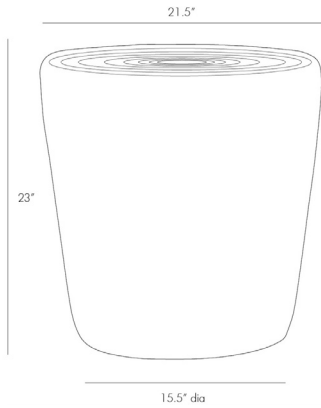

ARTERIOS

CLINT SIDE TABLE

2034
H: 23 IN, Dia: 21.50 IN
Antique Bronze
Contract Suitable As Is

This iron drum shaped side table features an antique bronze finish and repousse ringed detail on the top surface. Coordinates with Clint coffee table #4007.

APPEARANCE

Material	Iron
Top Coat/Sealant	true

SHIPPING

Product Weight	20.5 LBS
Gross Weight 1	38.4 LBS
Shipping Box 1	H: 26 IN, L: 23 IN, W: 24 IN